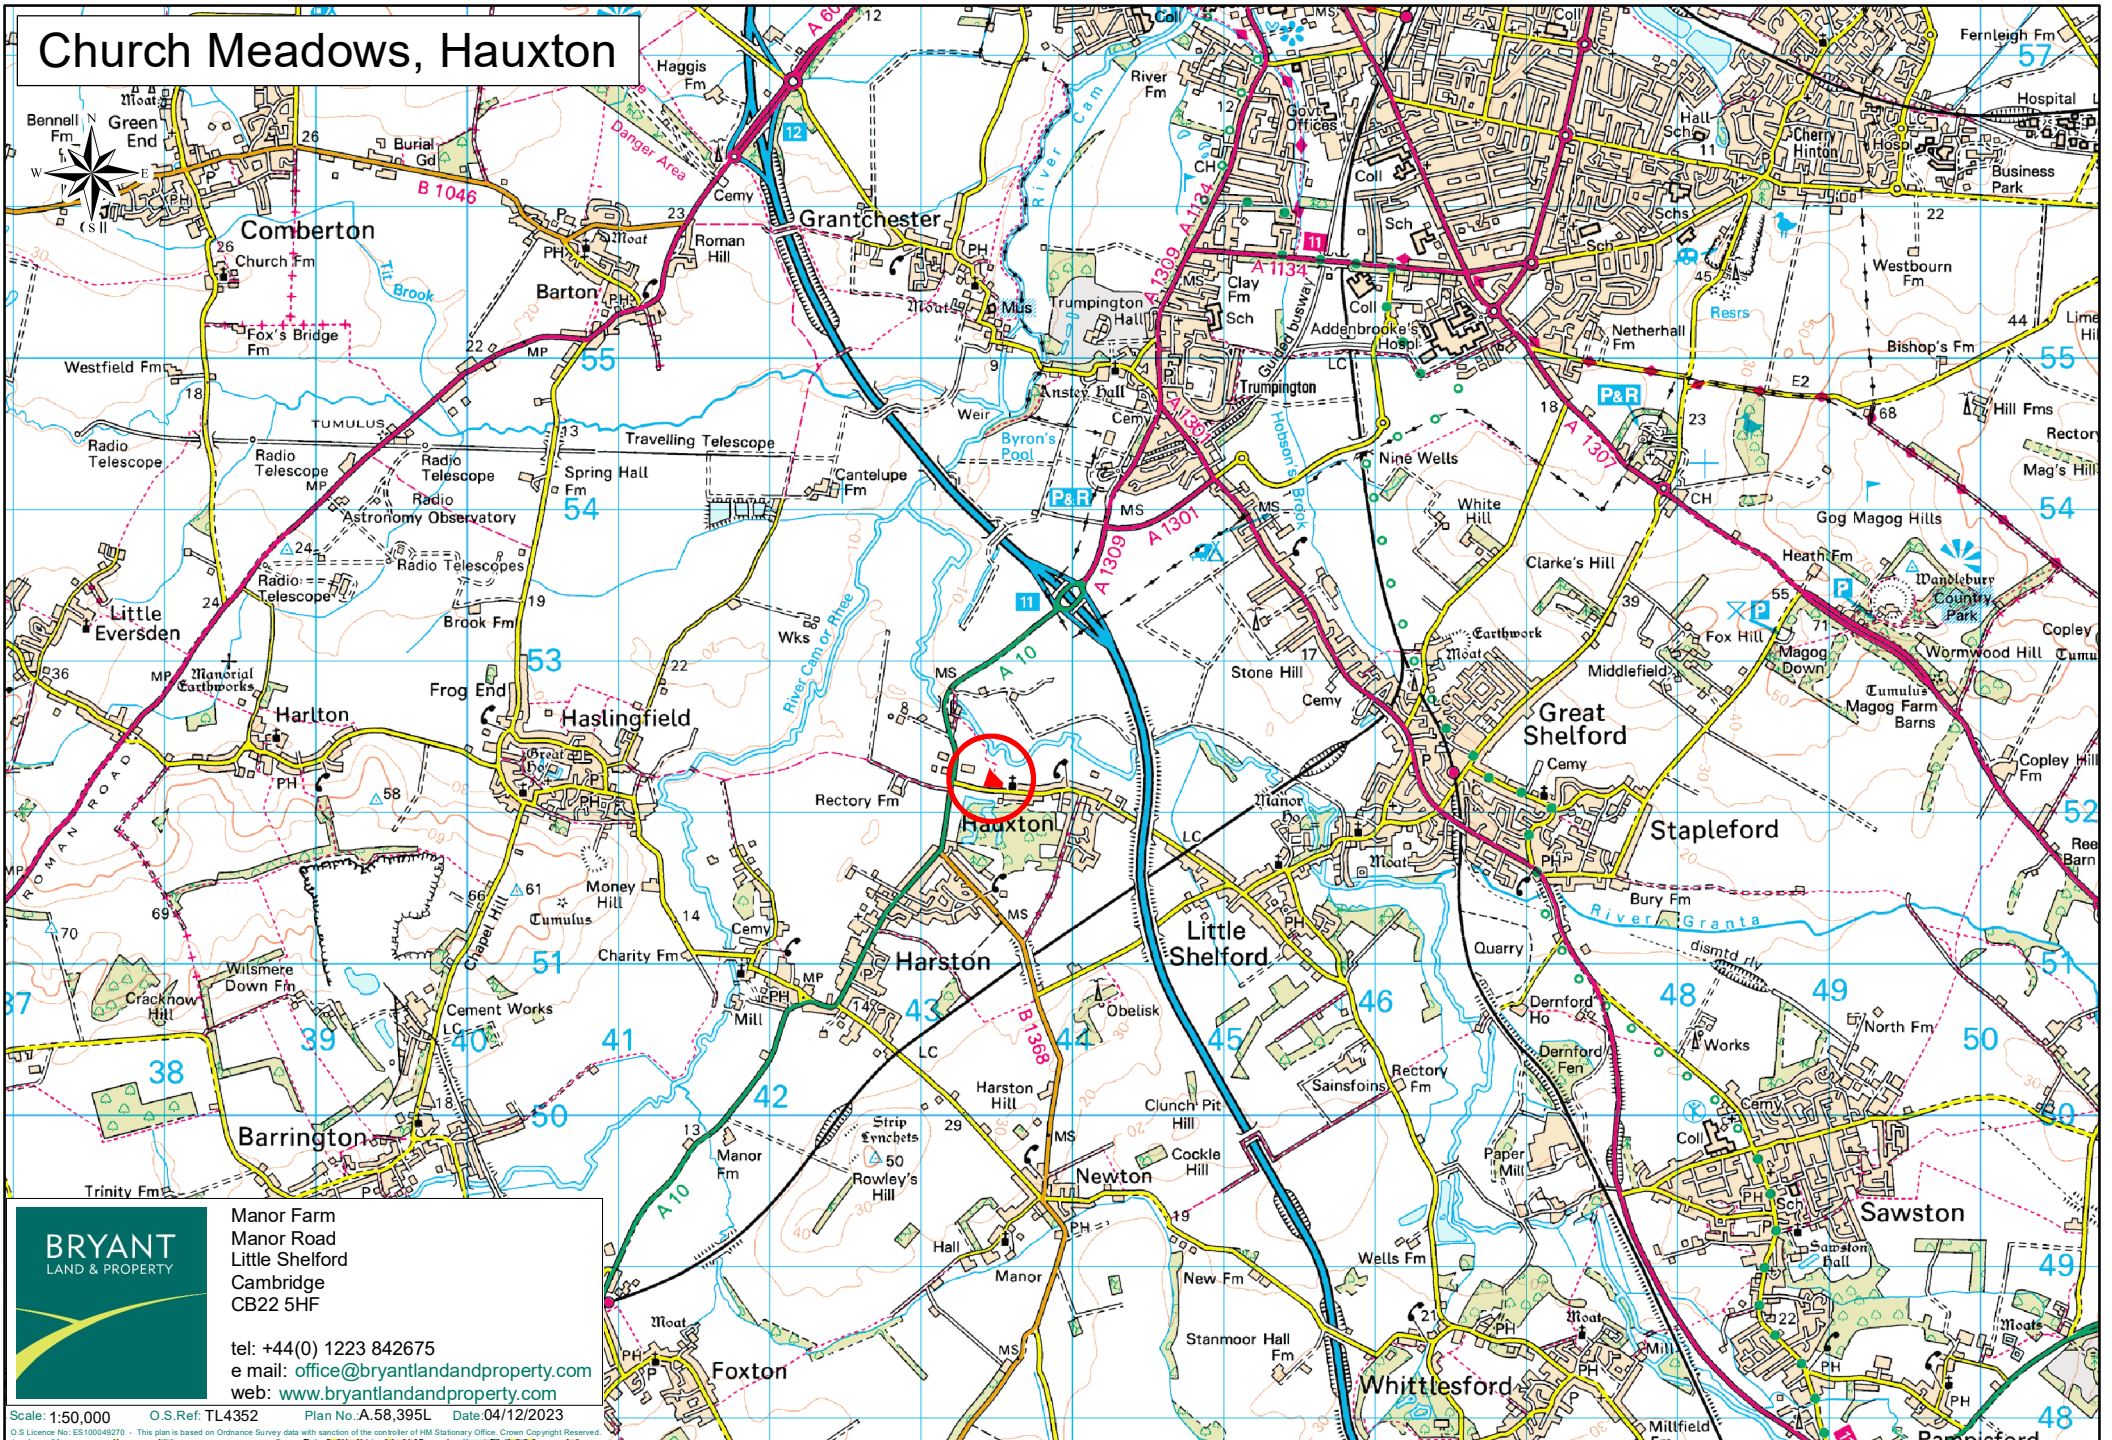

Church Meadows, Hauxton

BRYANT
LAND & PROPERTY

Manor Farm
Manor Road
Little Shelford
Cambridge
CB22 5HF

tel: +44(0) 1223 842675
e mail: office@bryantlandandproperty.com
web: www.bryantlandandproperty.com