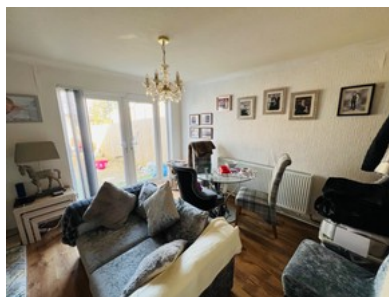

# Llys-Y-Coed Birchgrove

- End Terrace
- 3 Bedrooms
- Lounge /dining Room
- Sunroom
- Kitchen
- Downstairs Cloakroom
- Family Bathroom
- Enclosed Rear Garden
- Convenient Location

Bedroom  3 Bathroom  2 Reception  2