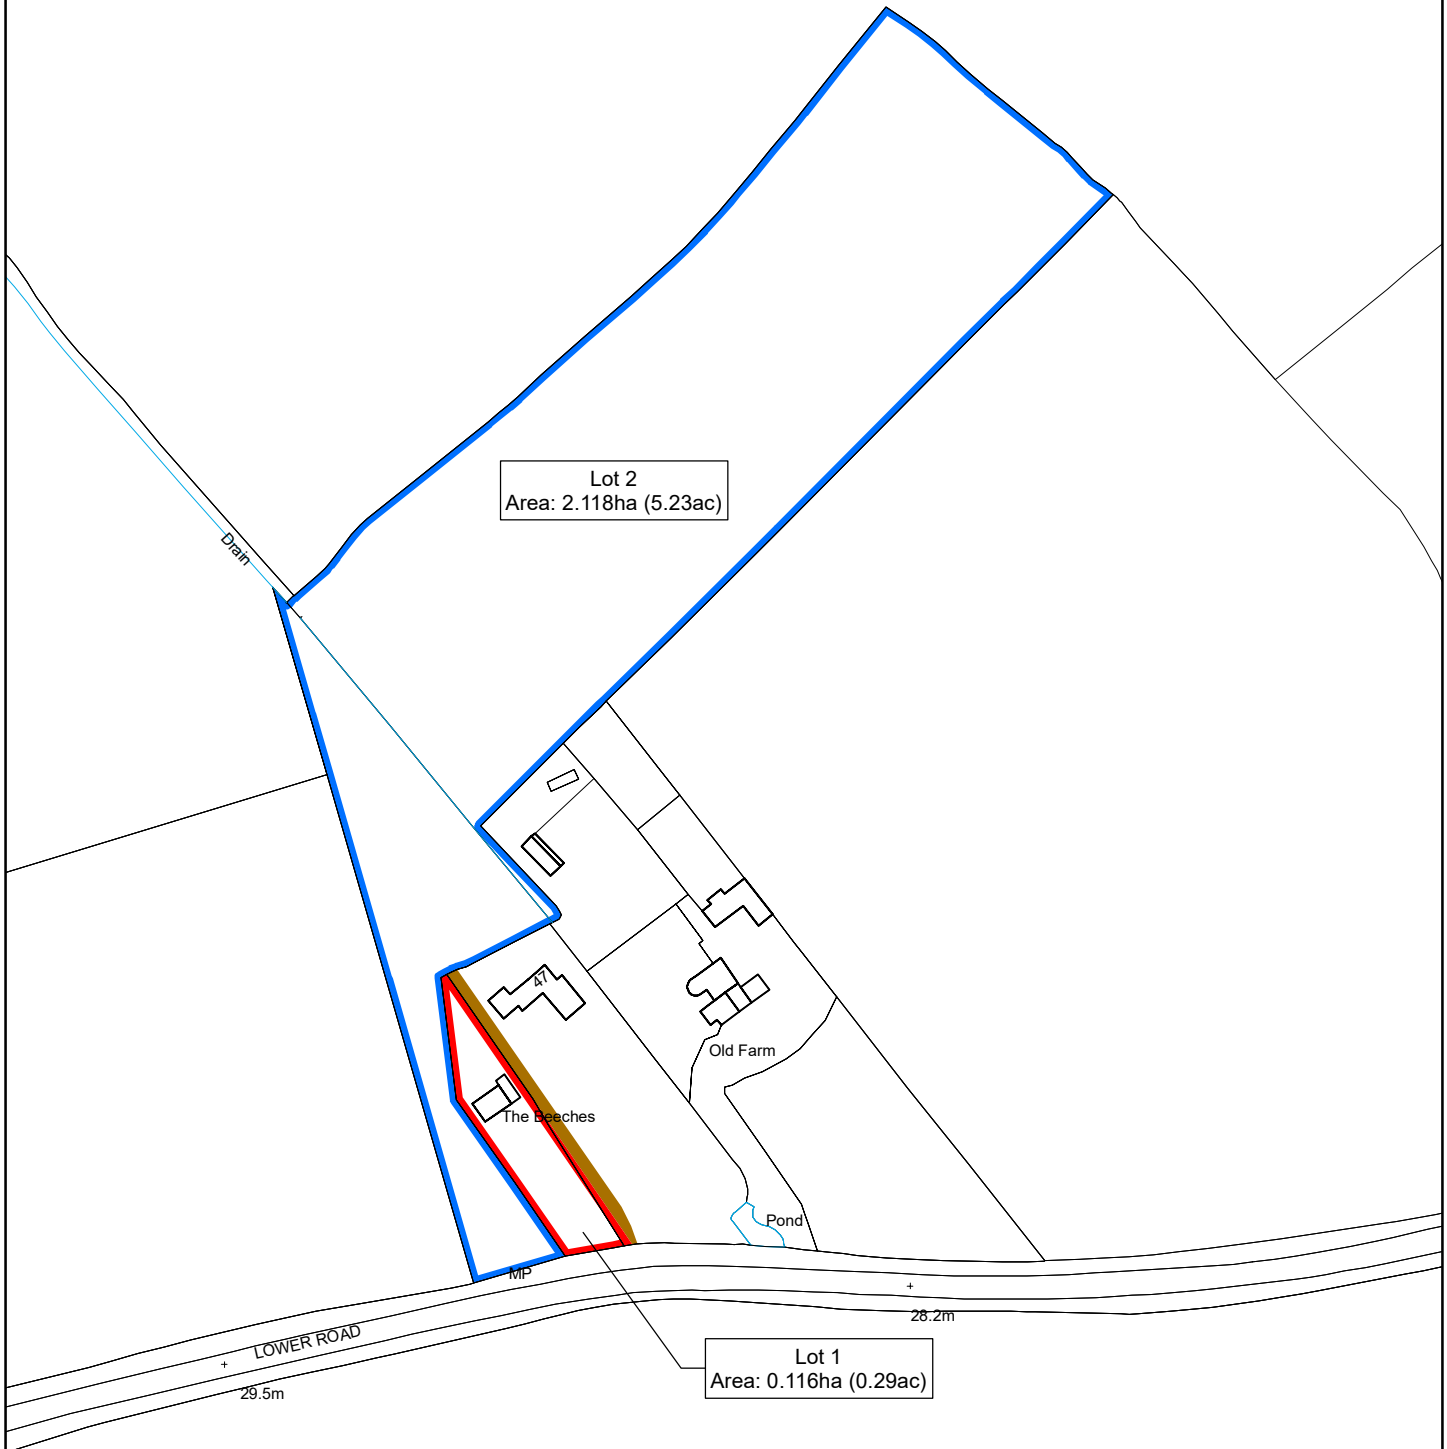

The Beeches, Croydon

Lot 2
Area: 2.118ha (5.23ac)

Lot 1
Area: 0.116ha (0.29ac)

Manor Farm
Manor Road
Little Shelford
Cambridge
CB22 5HF

tel: +44(0) 1223 842675
e mail: office@bryantlandandproperty.com
web: www.bryantlandandproperty.com