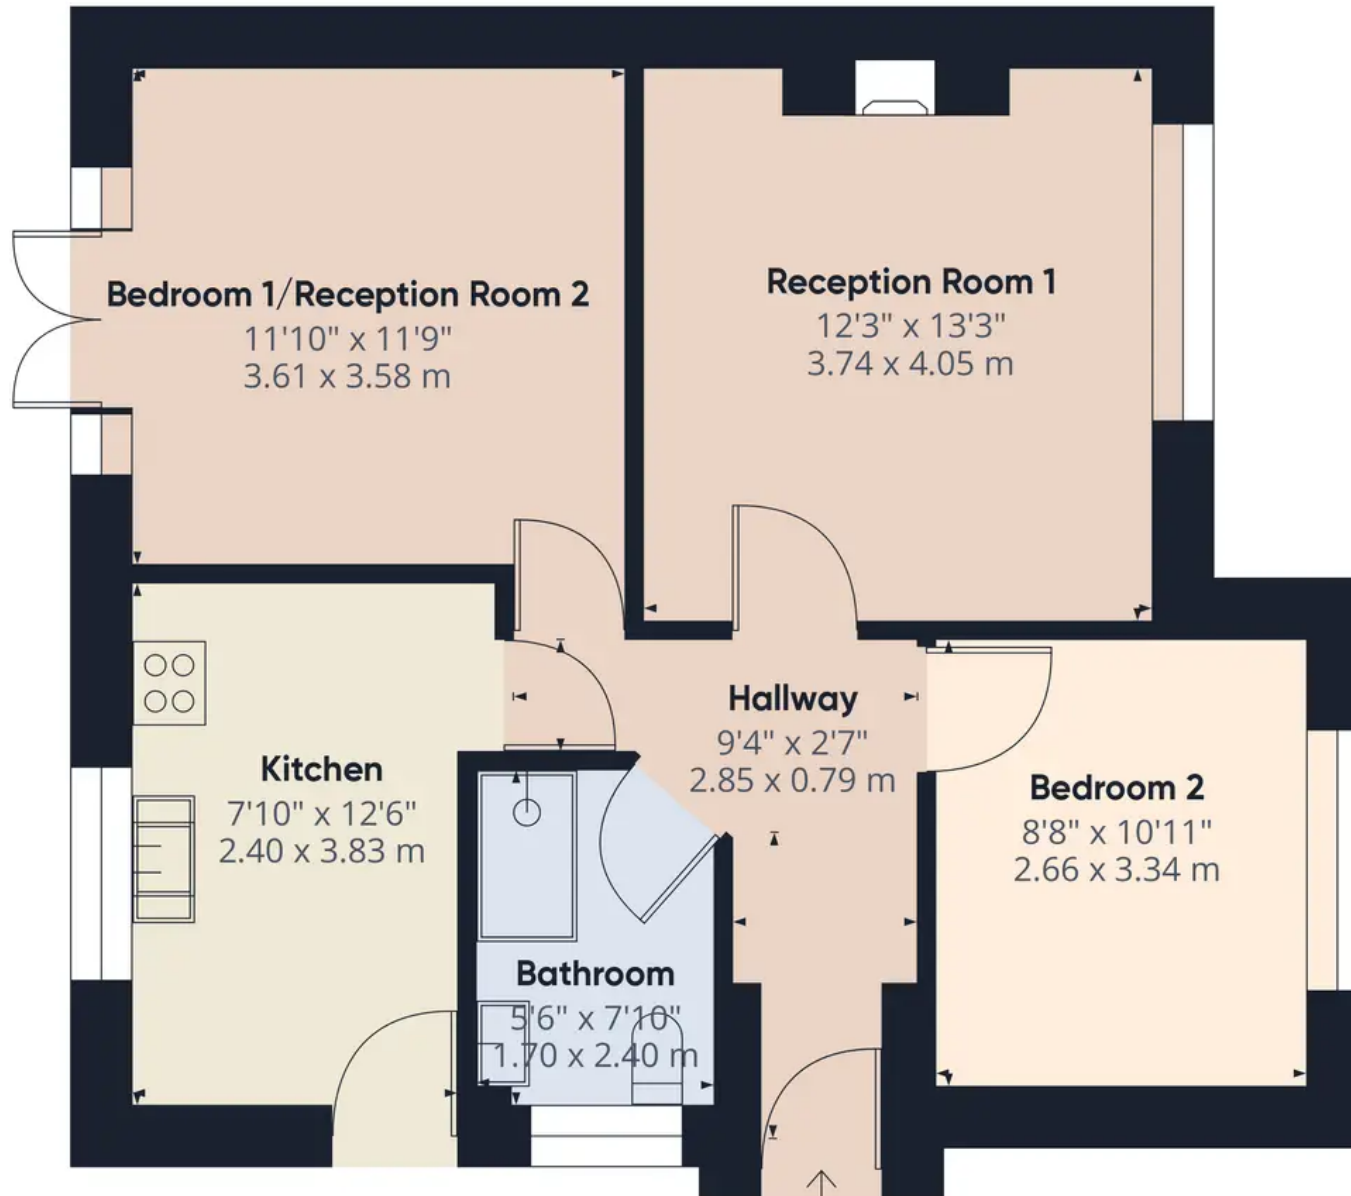

To the rear is bedroom one, which also makes an excellent second reception room having French windows opening to the garden. Bedroom two is a second double to the front with fitted wardrobes. The kitchen comprises a range of wall and base units with electric hob, oven and grill, and space, power and plumbing for other appliances.

Completing the accommodation, the bathroom comprises mixer shower in walk in cubicle, wc, wash hand basin in vanity and ladder heated towel rail. There is ladder access to the part boarded loft with light which also houses the combi boiler.

Council tax B, EPC C, Freehold.

- True bungalow
- Two double bedrooms
- South facing low maintenance garden
- Plenty of parking
- Close to amenities
- No upward chain

Approximate total area<sup>0</sup>

624.06 ft<sup>2</sup>

57.98 m<sup>2</sup>

Excluding balconies and terraces

While every attempt has been made to ensure accuracy, all measurements are approximate, not to scale. This floor plan is for illustrative purposes only.