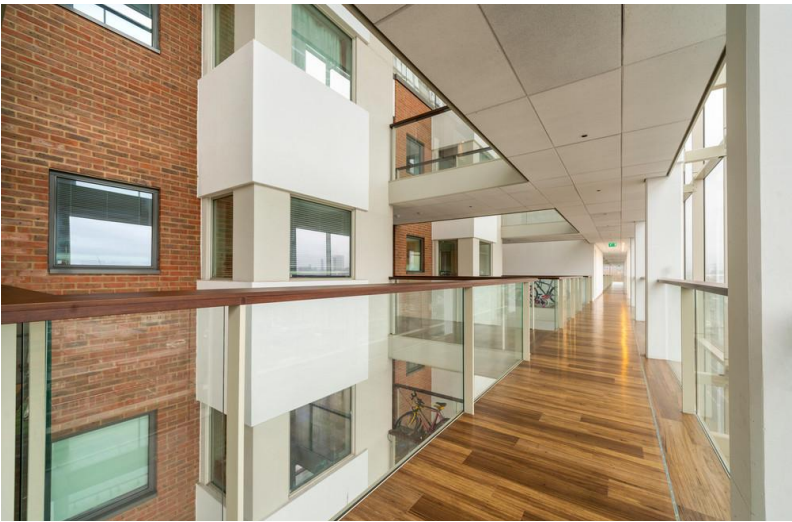

NET
LETTINGS
.COM

Flat 71, Pioneer Court, Hammersley Road

London, E16 1TQ

£2,150 pcm Fees Apply

1 2 1

Property Description

%full_description_title[b,br,#0a3646]_dim[ij]%

PIONEER COURT E16
GROSS INTERNAL AREA
TOTAL: 60.sq.m - 645.sq.ft