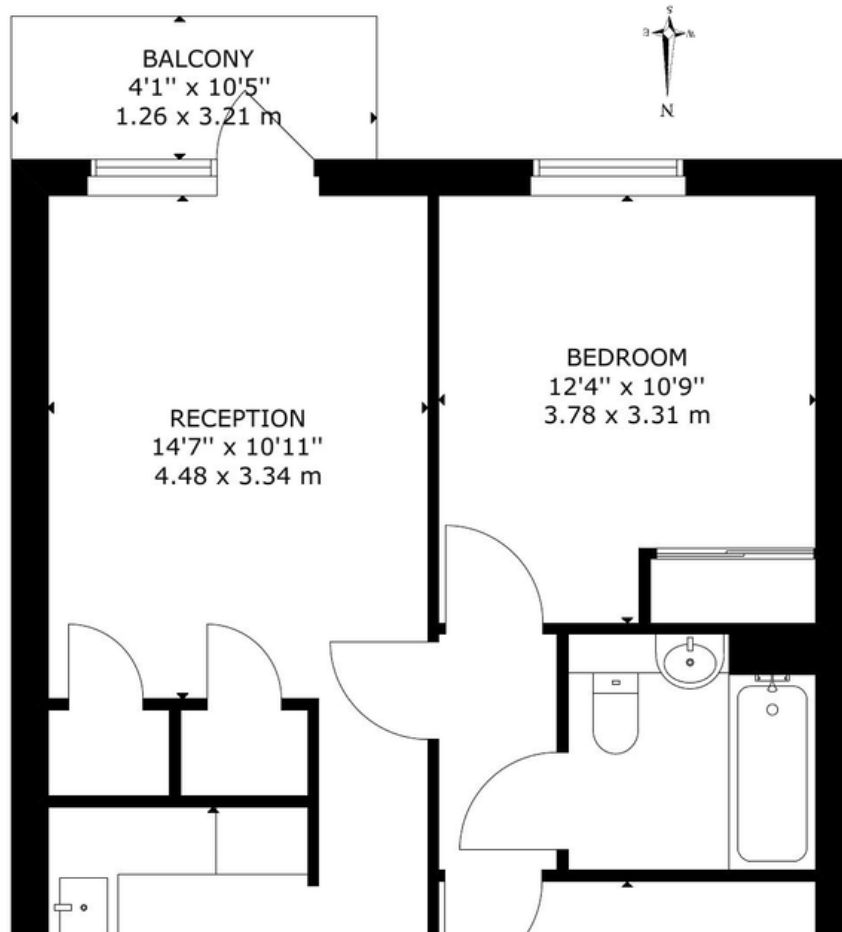

NET
LETTINGS
.COM

Flat 71, Pioneer Court, Hammersley Road

London, E16 1TQ

£2,150 pcm Fees Apply

1 2 1

Property Description

%full_description_title[b,br,#0a3646]_dim[ij]%

PIONEER COURT E16
GROSS INTERNAL AREA
TOTAL: 60.sq.m - 645.sq.ft