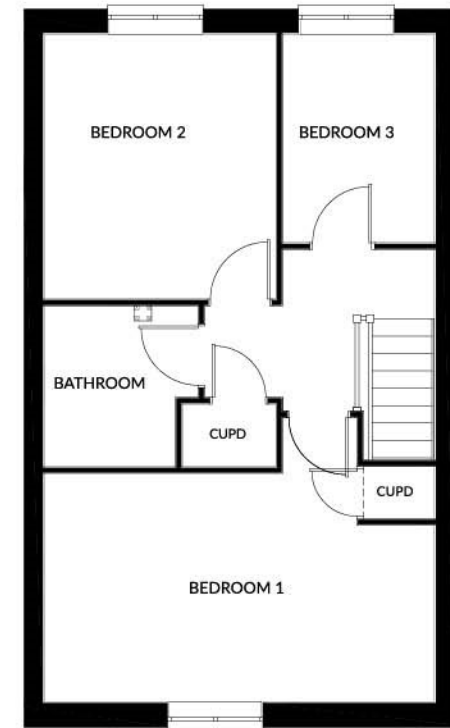

THE GARNET

A 3 BEDROOM HOUSE

GROUND FLOOR

KITCHEN/DINING	2598(MIN) X 3850	8'6" X 12'7"
LOUNGE	4863 X 3850	15'11" X 12'7"
WC	1013 X 1889	3'3" X 6'2"

FIRST FLOOR

BEDROOM 1	2957(MIN) X 5052	9'8" X 16'6"
BEDROOM 2	3429 X 2999	11'3" X 9'10"
BEDROOM 3	2700 X 1967	8'10" X 6'5"
BATHROOM	2088 X 1700(MIN)	6'10" X 5'6"