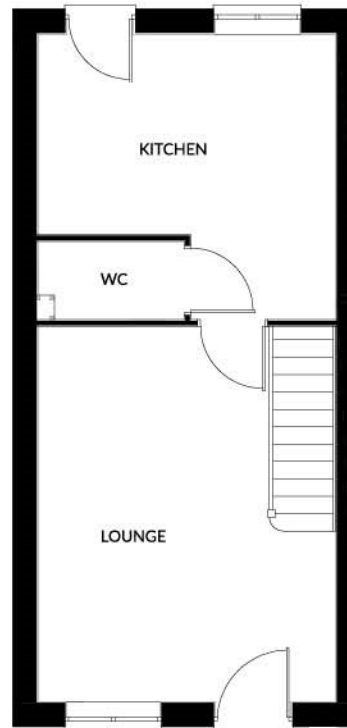

THE GARNET

A 3 BEDROOM HOUSE

GROUND FLOOR

KITCHEN/DINING	2598(MIN) X 3850	8'6" X 12'7"
LOUNGE	4863 X 3850	15'11" X 12'7"
WC	1013 X 1889	3'3" X 6'2"

FIRST FLOOR

BEDROOM 1	2957(MIN) X 5052	9'8" X 16'6"
BEDROOM 2	3429 X 2999	11'3" X 9'10"
BEDROOM 3	2700 X 1967	8'10" X 6'5"
BATHROOM	2088 X 1700(MIN)	6'10" X 5'6"