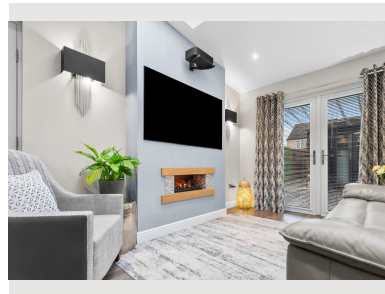

616 Leyland Road Bathgate

- ✔ Stunning Extended Family Home
- ✔ Contemporary Finishings
- ✔ Envious Layout
- ✔ Plush Open Plan Dining Kitchen
- ✔ Chic Bathroom
- ✔ Summer House
- ✔ Allocated Parking
- ✔ Highly Sought After Location
- ✔ Epc Rating C