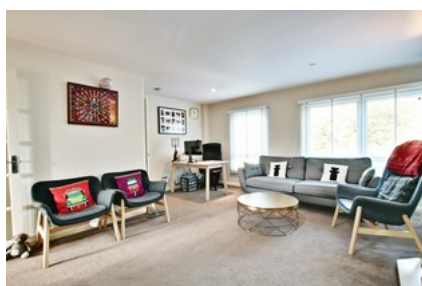

## Mead Way Bromley

- ✓ Excellent Location
- ✓ Town House
- ✓ Great Family Home
- ✓ Very Well Presented
- ✓ Garage

- ✓ Off Street Parking
- ✓ Utility Home
- ✓ Downstairs Wc
- ✓ Garden
- ✓ Ample Storage

**£2,150** PCM