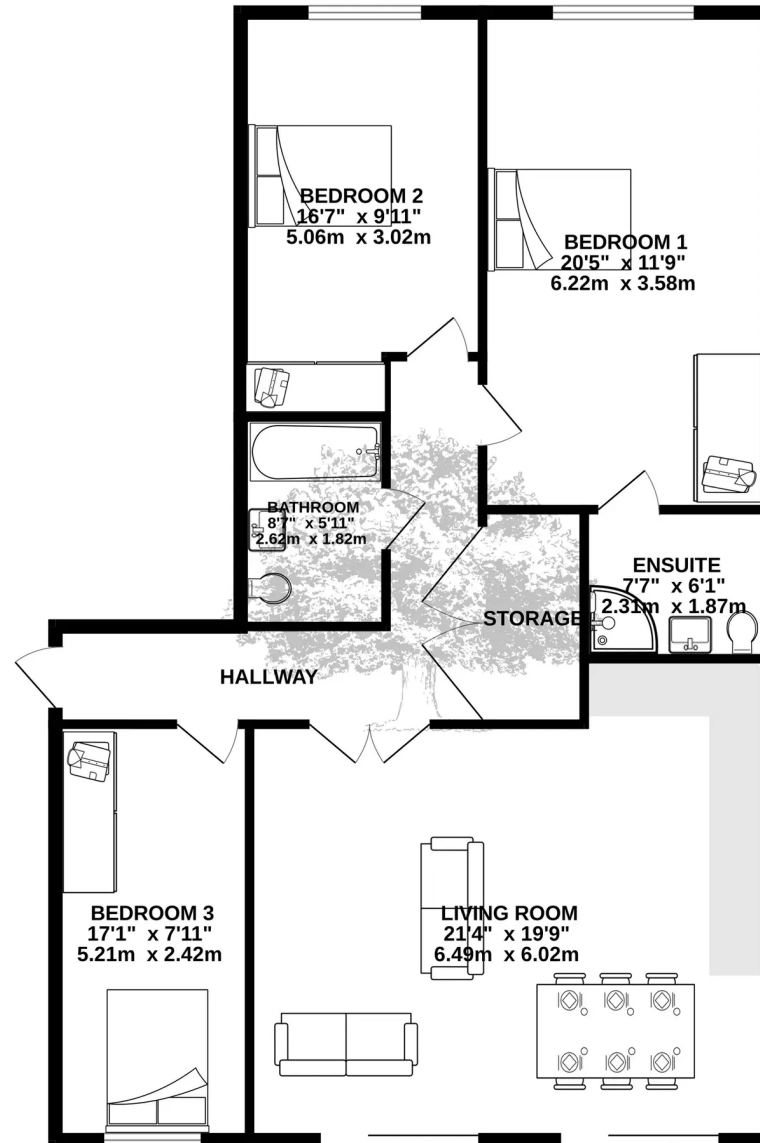

GROUND FLOOR
1163 sq.ft. (108.1 sq.m.) approx.

TOTAL FLOOR AREA : 1163 sq.ft. (108.1 sq.m.) approx.