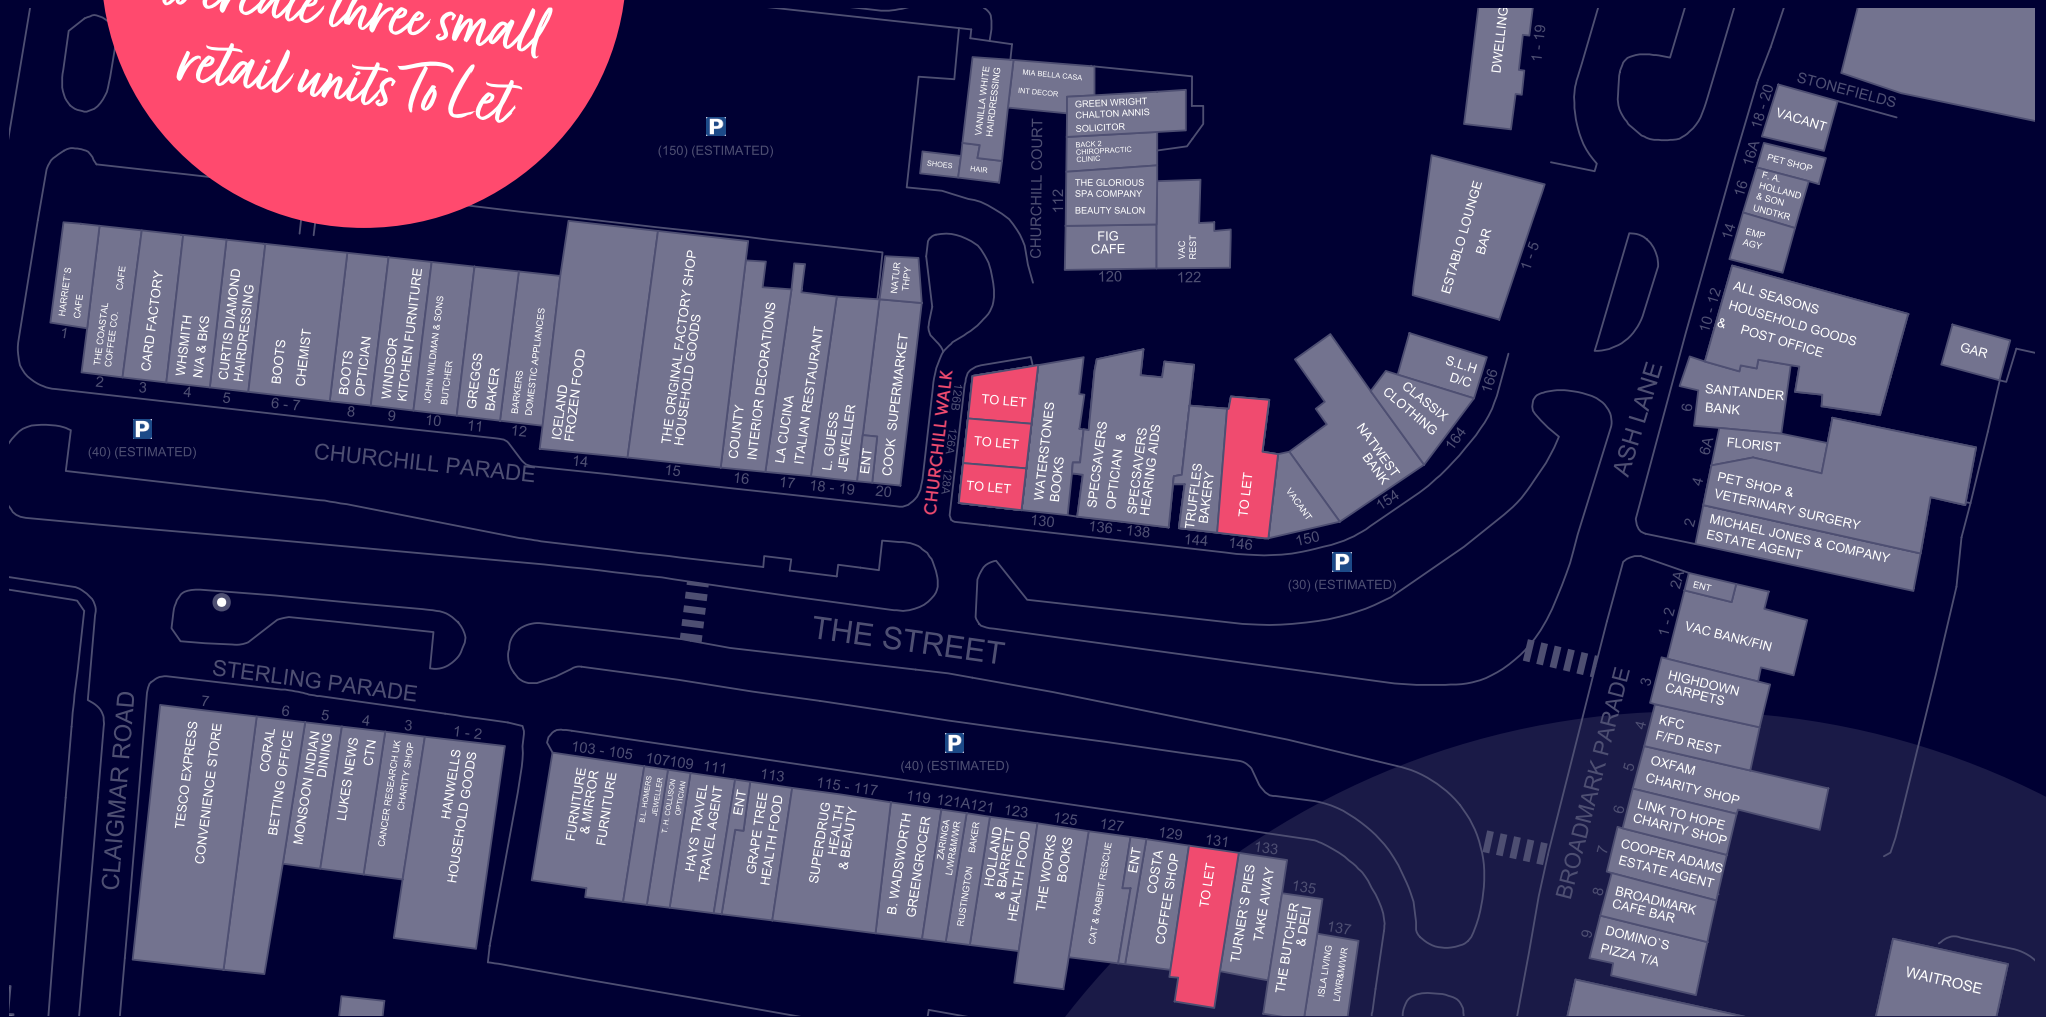

Reconfigured the former Barclays Bank to create three small retail units To Let