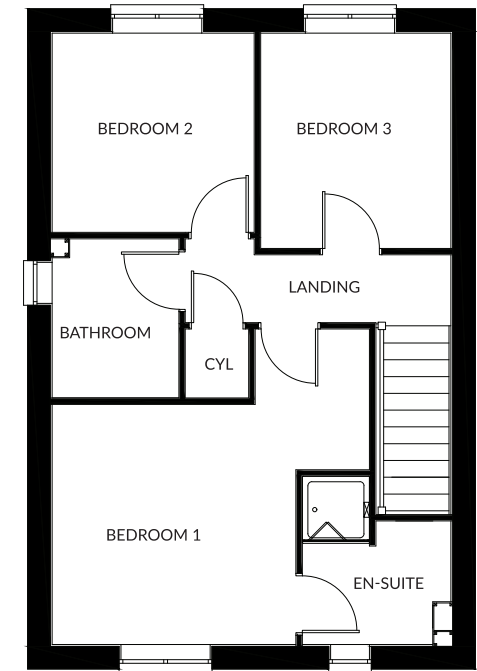

THE QUARTZ

A 3 BEDROOM HOUSE

GROUND FLOOR

LOUNGE	4996 X 3298	16'4" X 10'9"
KITCHEN/DINING	5348 X 3050	17'6" X 10'0"
WC	1775 X 854	5'9" X 2'9"

FIRST FLOOR

BEDROOM 1	3269(MIN) X 3208(MIN)	10'8" X 10'6"
EN-SUITE	1998 X 1322	6'6" X 4'4"
BEDROOM 2	2710 X 2670	8'10" X 8'9"
BEDROOM 3	2552 X 2885	8'4" X 9'5"
BATHROOM	2134 X 1700	7'0" X 5'6"