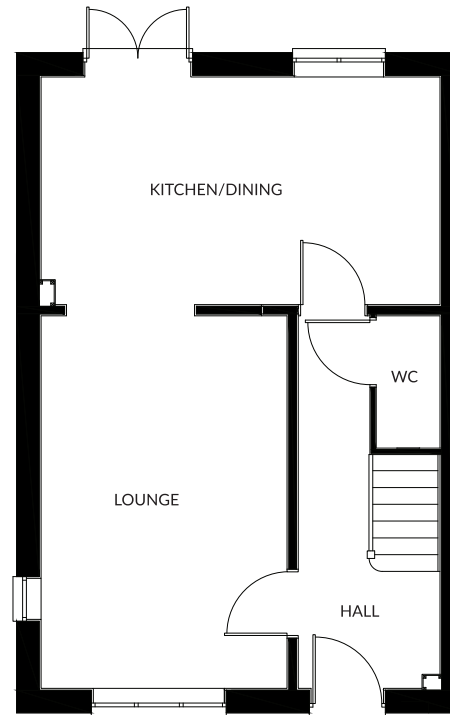

THE QUARTZ

A 3 BEDROOM HOUSE

GROUND FLOOR

LOUNGE	4996 X 3298	16'4" X 10'9"
KITCHEN/DINING	5348 X 3050	17'6" X 10'0"
WC	1775 X 854	5'9" X 2'9"

FIRST FLOOR

BEDROOM 1	3269(MIN) X 3208(MIN)	10'8" X 10'6"
EN-SUITE	1998 X 1322	6'6" X 4'4"
BEDROOM 2	2710 X 2670	8'10" X 8'9"
BEDROOM 3	2552 X 2885	8'4" X 9'5"
BATHROOM	2134 X 1700	7'0" X 5'6"