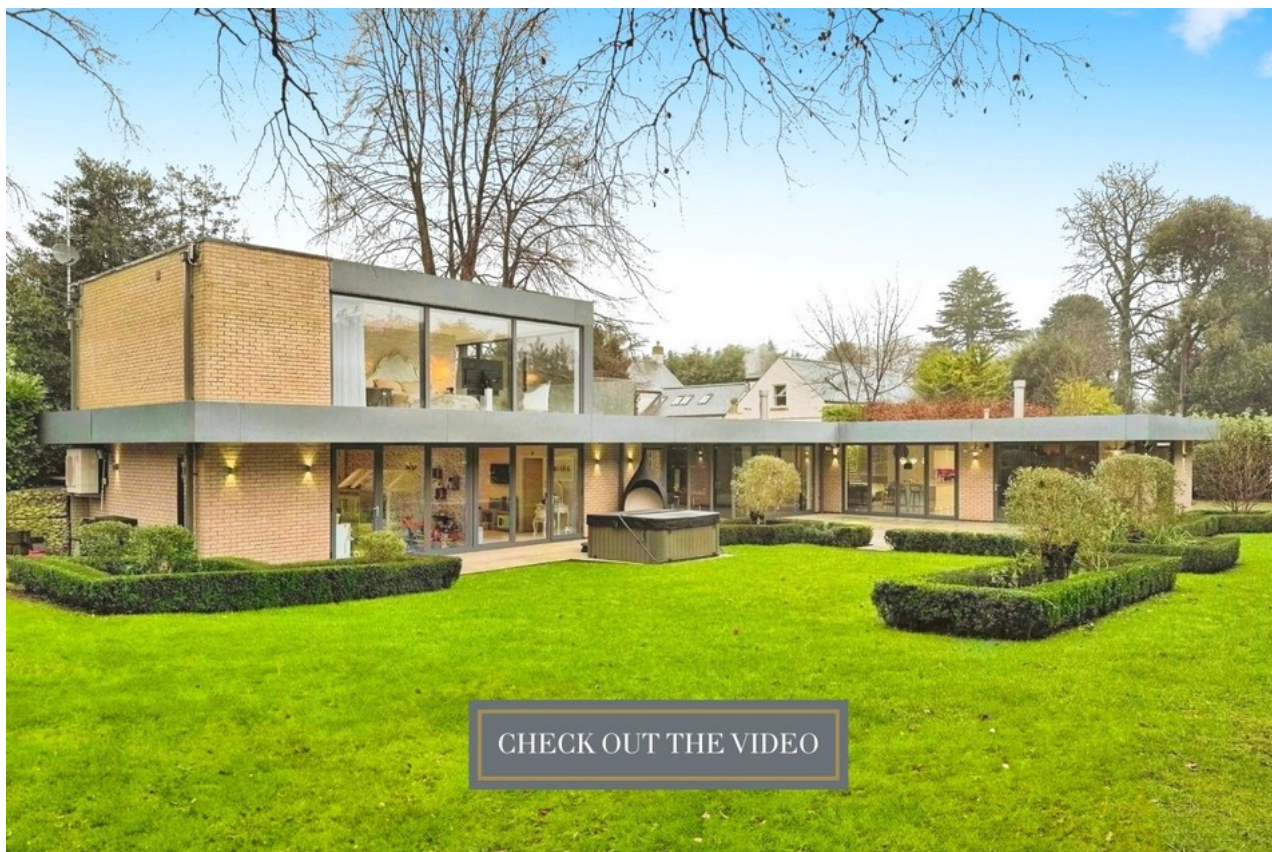

Old Hall Drive, Kirk Ella

Inviting offers **£1,150,000 - £1,250,000** 4  4  2

- ✔ Substantial Home Of Significant Architectural Merit
- ✔ Discreetly Tucked Away Set In A Mature South Facing Plot
- ✔ Unique & Stylish Individual Contemporary Residence
- ✔ One Of The Best Examples Of Modern Architecture Seen By The Agent
- ✔ Extremely High Specification Throughout
- ✔ Freehold
- ✔ Council Tax Band G
- ✔ Epc Rating B