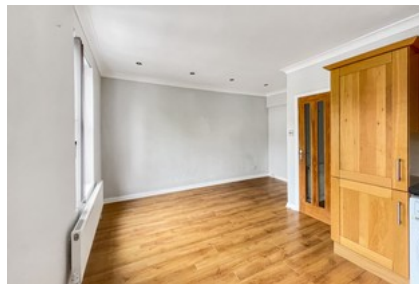

Eastdown Park Lewisham

- ✓ Newly Decorated
- ✓ Un-furnished
- ✓ Open- Plan

- ✓ Close To Town Centre
- ✓ Permit Parking
- ✓ Fully Fitted Kitchen

£1,400 PCM

Bedroom  1 Bathroom  1 Reception  1