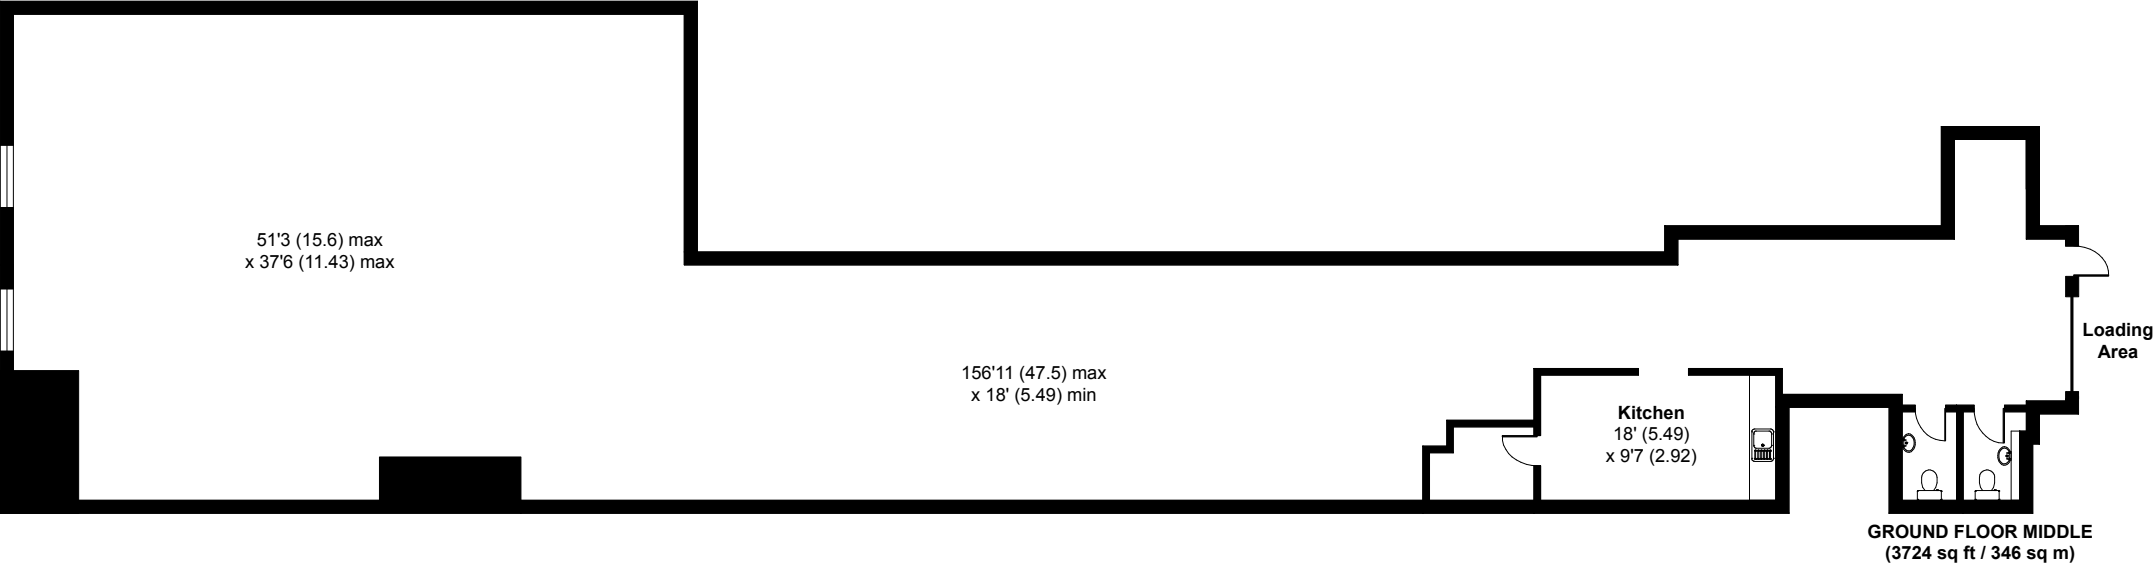

Textile House, Cline Road, London, N11

Net Internal Area = 3724 sq ft / 346 sq m

For identification only - Not to scale

Floor plan produced in accordance with RICS Property Measurement Standards incorporating International Property Measurement Standards. © nichecom 2024. Produced for David Charles Property Consultants. REF: 1055015