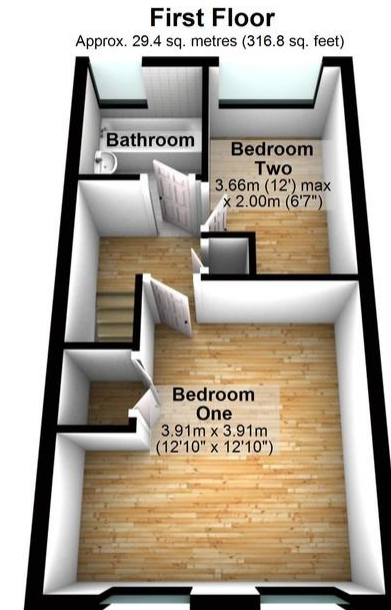

121 SEVENFIELDS, HIGHWORTH, WILTSHIRE, SN6 7NQ

£225,000

121 Sevenfields, Highworth, Wiltshire, SN6 7NQ

A modern TWO BEDROOM END TERRACED HOUSE in a sought after location in Highworth. Enclosed Entrance Porch, Sitting Room, Kitchen/Dining Room, Bathroom with shower, Enclosed Rear Garden, uPVC Double Glazing, GAS Radiator Central Heating, No onward chain.

Total area: approx. 59.9 sq. metres (644.8 sq. feet)