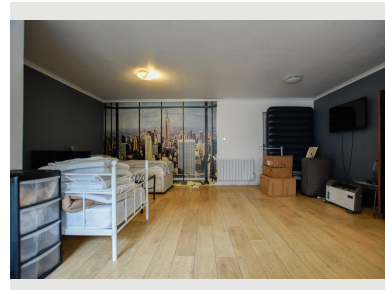

Hampton Crescent

TOWN/CITY
HOMES

- ✓ Driveway
- ✓ Outbuilding With Kitchen And Shower Room
- ✓ Large Living/diner
- ✓ No Chain
- ✓ Close To Gravesend Grammer
- ✓ Close To Gravesend Station
- ✓ A2 Is 5 Mins Drive

Bedroom  3 Bathroom  2 Reception  3

Guide Price

£325,000