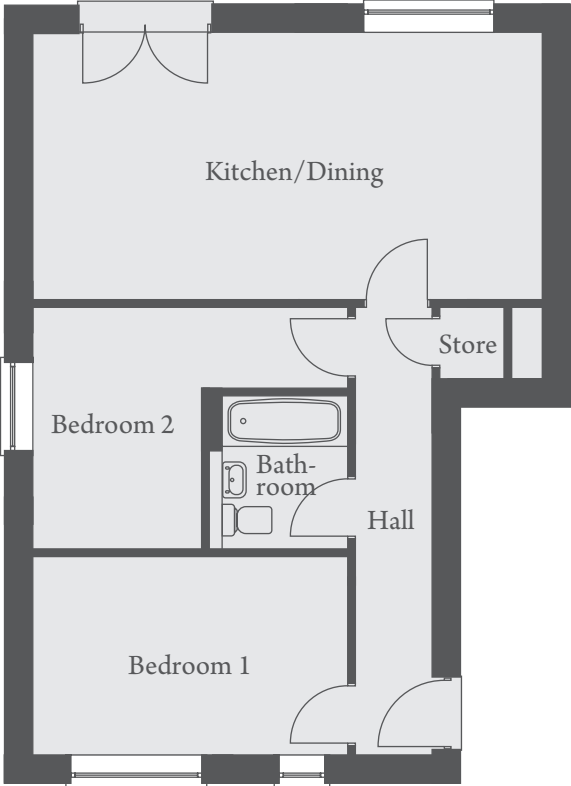

APARTMENT BLOCK

TWO BEDROOM APARTMENTS

APARTMENT BLOCK

TWO BEDROOM APARTMENTS

APARTMENT LAYOUT

- Kitchen/Dining... 7030 x 3673mm 23'1" x 12'1"
- Bedroom 1 4345 x 2738mm 14'3" x 9'0"
- Bedroom 2 2338 x 3312mm 7'8" x 10'10"

SECOND FLOOR

FIRST FLOOR

GROUND FLOOR

Landscaping and configuration may vary from plot to plot. Please refer to Sales Consultant for further details. All dimensions are approximate and should not be used for carpet sizes, appliance spaces, or furniture. We operate a policy of continuous improvement and individual features such as kitchen and bathroom layouts, doors, windows, garages and elevational treatments may vary from time to time. Consequently these particulars should be treated as general guidance only and do not constitute a contract, part of a contract or a warranty.