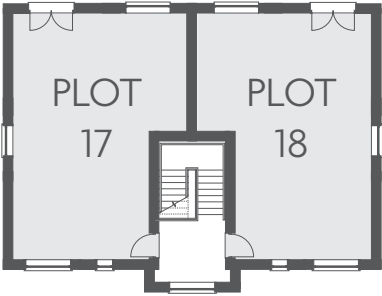

APARTMENT BLOCK

TWO BEDROOM APARTMENTS

APARTMENT BLOCK

TWO BEDROOM APARTMENTS

APARTMENT LAYOUT

- Kitchen/Dining... 7030 x 3673mm 23'1" x 12'1"
- Bedroom 1 4345 x 2738mm 14'3" x 9'0"
- Bedroom 2 2338 x 3312mm 7'8" x 10'10"

SECOND FLOOR

FIRST FLOOR

GROUND FLOOR

Landscaping and configuration may vary from plot to plot. Please refer to Sales Consultant for further details. All dimensions are approximate and should not be used for carpet sizes, appliance spaces, or furniture. We operate a policy of continuous improvement and individual features such as kitchen and bathroom layouts, doors, windows, garages and elevational treatments may vary from time to time. Consequently these particulars should be treated as general guidance only and do not constitute a contract, part of a contract or a warranty.