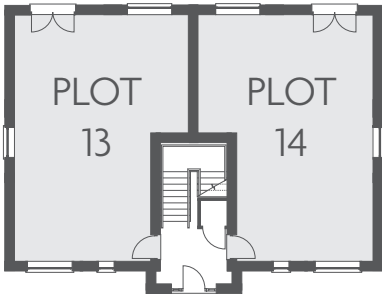

APARTMENT BLOCK

TWO BEDROOM APARTMENTS

APARTMENT BLOCK

TWO BEDROOM APARTMENTS

APARTMENT LAYOUT

- Kitchen/Dining... 7030 x 3673mm 23'1" x 12'1"
- Bedroom 1 4345 x 2738mm 14'3" x 9'0"
- Bedroom 2 2338 x 3312mm 7'8" x 10'10"

SECOND FLOOR

FIRST FLOOR

GROUND FLOOR

Landscaping and configuration may vary from plot to plot. Please refer to Sales Consultant for further details. All dimensions are approximate and should not be used for carpet sizes, appliance spaces, or furniture. We operate a policy of continuous improvement and individual features such as kitchen and bathroom layouts, doors, windows, garages and elevational treatments may vary from time to time. Consequently these particulars should be treated as general guidance only and do not constitute a contract, part of a contract or a warranty.