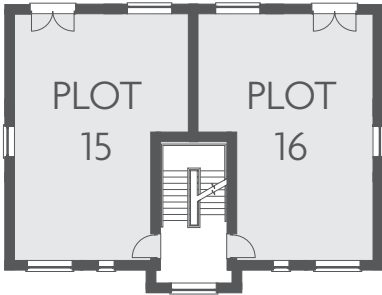

APARTMENT BLOCK

TWO BEDROOM APARTMENTS

APARTMENT BLOCK

TWO BEDROOM APARTMENTS

APARTMENT LAYOUT

- Kitchen/Dining... 7030 x 3673mm 23'1" x 12'1"
- Bedroom 1 4345 x 2738mm 14'3" x 9'0"
- Bedroom 2 2338 x 3312mm 7'8" x 10'10"

SECOND FLOOR

FIRST FLOOR

GROUND FLOOR

Landscaping and configuration may vary from plot to plot. Please refer to Sales Consultant for further details. All dimensions are approximate and should not be used for carpet sizes, appliance spaces, or furniture. We operate a policy of continuous improvement and individual features such as kitchen and bathroom layouts, doors, windows, garages and elevational treatments may vary from time to time. Consequently these particulars should be treated as general guidance only and do not constitute a contract, part of a contract or a warranty.