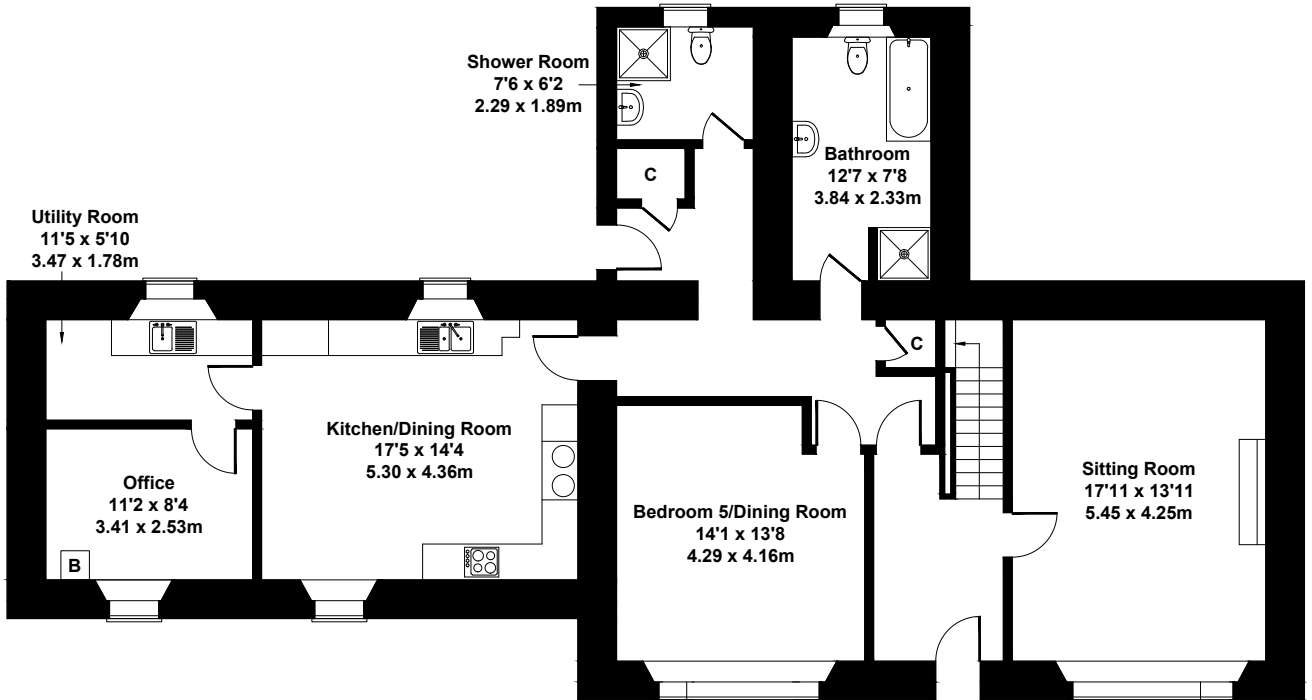

# Hatton Farm, Hatton, AB42 0QN

Approximate Gross Internal Area  
2067 sq ft - 192 sq m

FIRST FLOOR

GROUND FLOOR