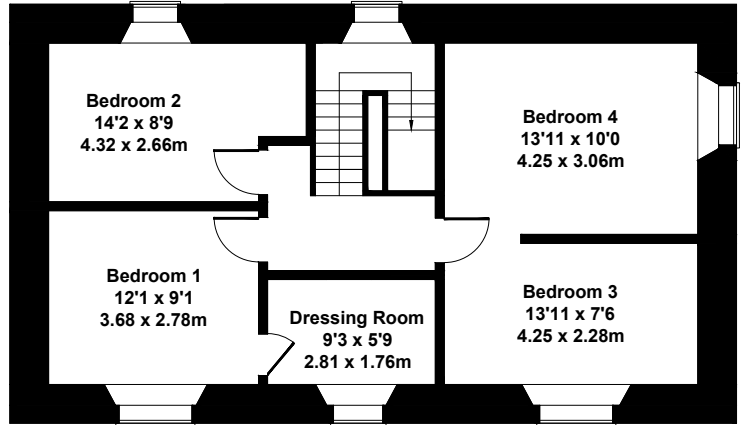

# Hatton Farm, Hatton, AB42 0QN

Approximate Gross Internal Area  
2067 sq ft - 192 sq m

FIRST FLOOR

GROUND FLOOR