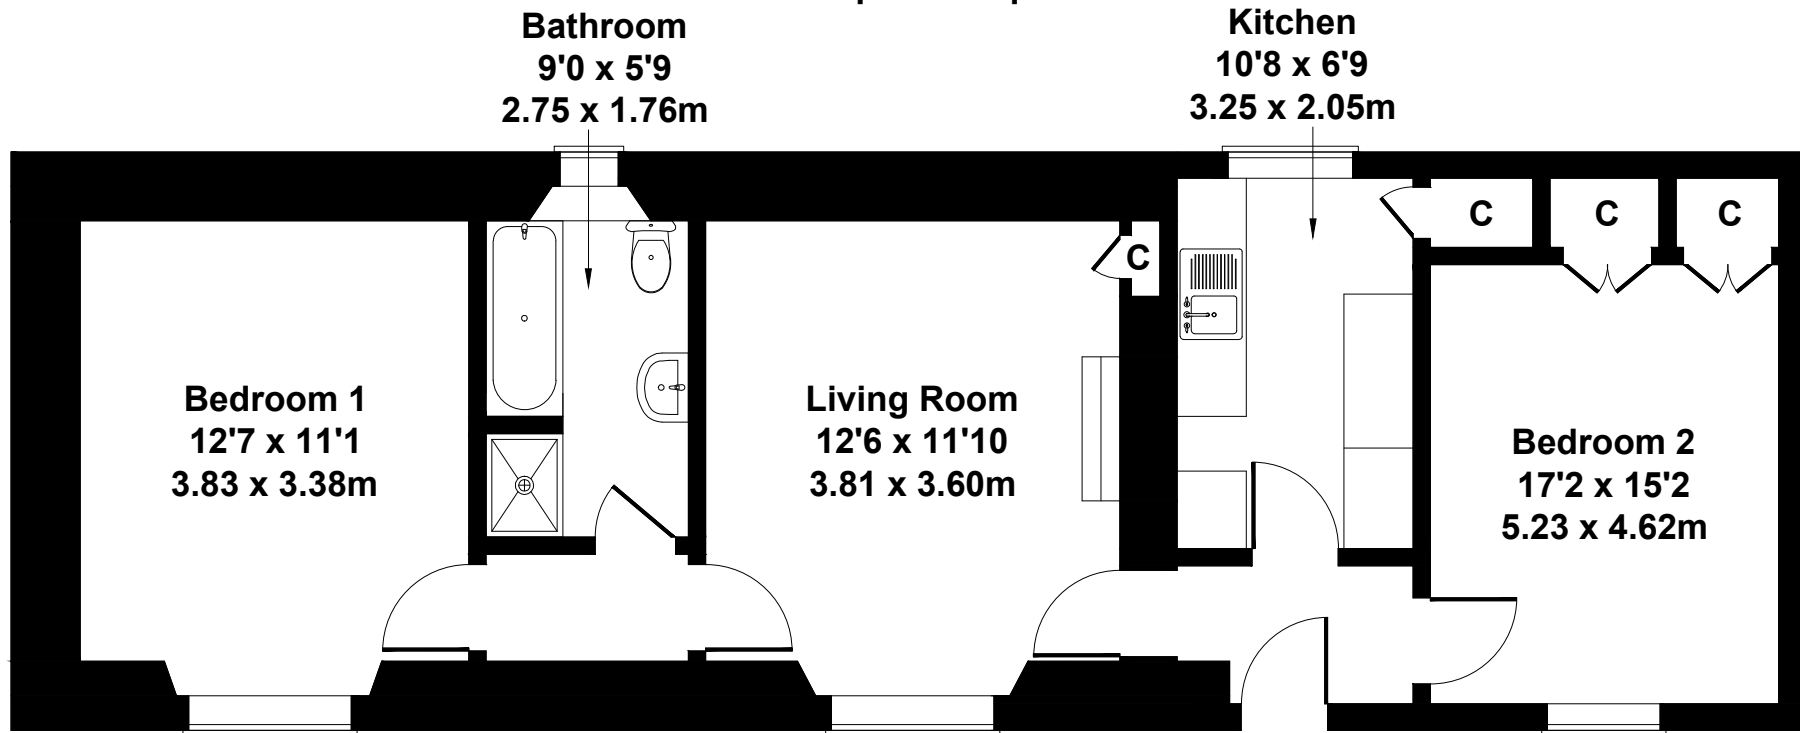

# 1 Hatton Farm Cottages, Hatton, AB42 0QN

Approximate Gross Internal Area  
646 sq ft - 60 sq m

Not to Scale. Produced by The Plan Portal 2024  
For Illustrative Purposes Only.