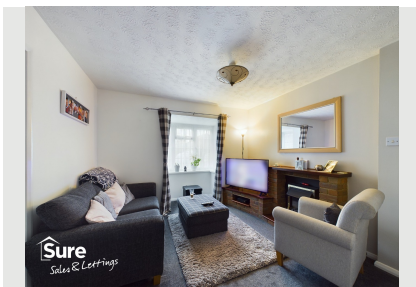

## Thistle Close

- ✓ One Bedroom House
- ✓ Excellently Presented
- ✓ Fitted Kitchen

- ✓ Chain Free
- ✓ Double Glazing

**£240,000**

Bedroom 1 Bathroom 1 Reception 1