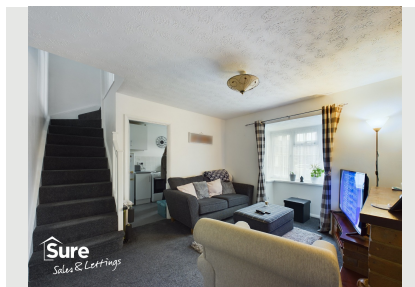

## Thistle Close

- ✓ One Bedroom House
- ✓ Excellently Presented
- ✓ Fitted Kitchen

- ✓ Chain Free
- ✓ Double Glazing

**£240,000**

Bedroom 1 Bathroom 1 Reception 1