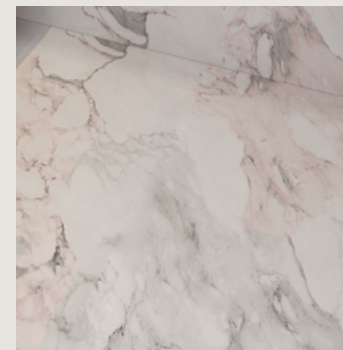

DOOR HANDLE

Brushed nickel

TAP

Instant hot water tap

COUNTERTOPS

Marble Worktops - Arabescato Corchia Sourced direct from Verona Italy - 20mm

BEDROOMS

FLOOR

Light Carpet with Underlay +
under floor heating

SKIRTING

Simple profile Skirting and
Architrave

DOOR

30 Minute Fire Doors -
painted Purbeck Stone or
White by Farrow & Ball

DOOR
HANDLE

Profile brushed nickel

BATHROOMS & EN-SUITES

LIGHTING

Integrated mood lighting underneath toilet units

FLOOR

Marble Floors in Herringbone format

DOOR

30 Minute Fire Doors - painted Purbeck Stone or White by Farrow & Ball

DOOR HANDLE