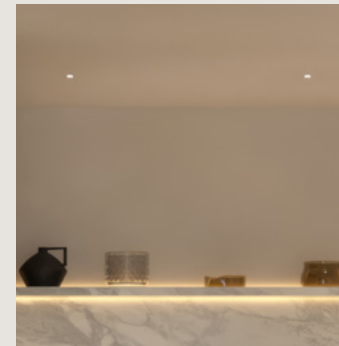

Spot lights in Living Areas

DOOR

30 Minute Fire Doors -
painted Purbeck Stone
or White by Farrow & Ball

KITCHEN

LIGHTING

Integrated mood lighting underneath kitchen units

KITCHEN FURNITURE

Furniture by Tipppo International

FLOOR

Herringbone Flooring

BOILERS

Worcester Bosch Boilers

DOOR

30 Minute Fire Doors - painted Purbeck Stone or White by Farrow & Ball

APPLIANCES

Built-in appliances (Fridge/ Freezer, and Dishwasher) Oven and Hoob by De Dietrich