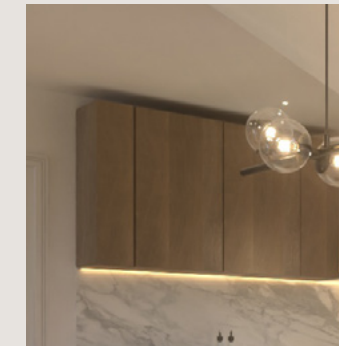

Spot lights in Living Areas

DOOR

30 Minute Fire Doors -
painted Purbeck Stone
or White by Farrow & Ball

KITCHEN

LIGHTING

Integrated mood lighting underneath kitchen units

KITCHEN FURNITURE

Furniture by Tipppo International

FLOOR

Herringbone Flooring

BOILERS

Worcester Bosch Boilers

DOOR

30 Minute Fire Doors - painted Purbeck Stone or White by Farrow & Ball

APPLIANCES

Built-in appliances (Fridge/ Freezer, and Dishwasher) Oven and Hoob by De Dietrich