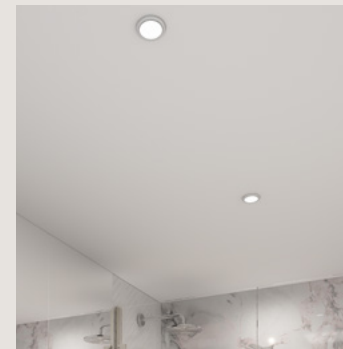

Light Carpet with Underlay +
under floor heating

SKIRTING

Simple profile Skirting and
Architrave

DOOR

30 Minute Fire Doors -
painted Purbeck Stone or
White by Farrow & Ball

DOOR
HANDLE

Profile brushed nickel

BATHROOMS & EN-SUITES

LIGHTING

Integrated mood lighting underneath toilet units

FLOOR

Marble Floors in Herringbone format

DOOR

30 Minute Fire Doors - painted Purbeck Stone or White by Farrow & Ball

DOOR HANDLE