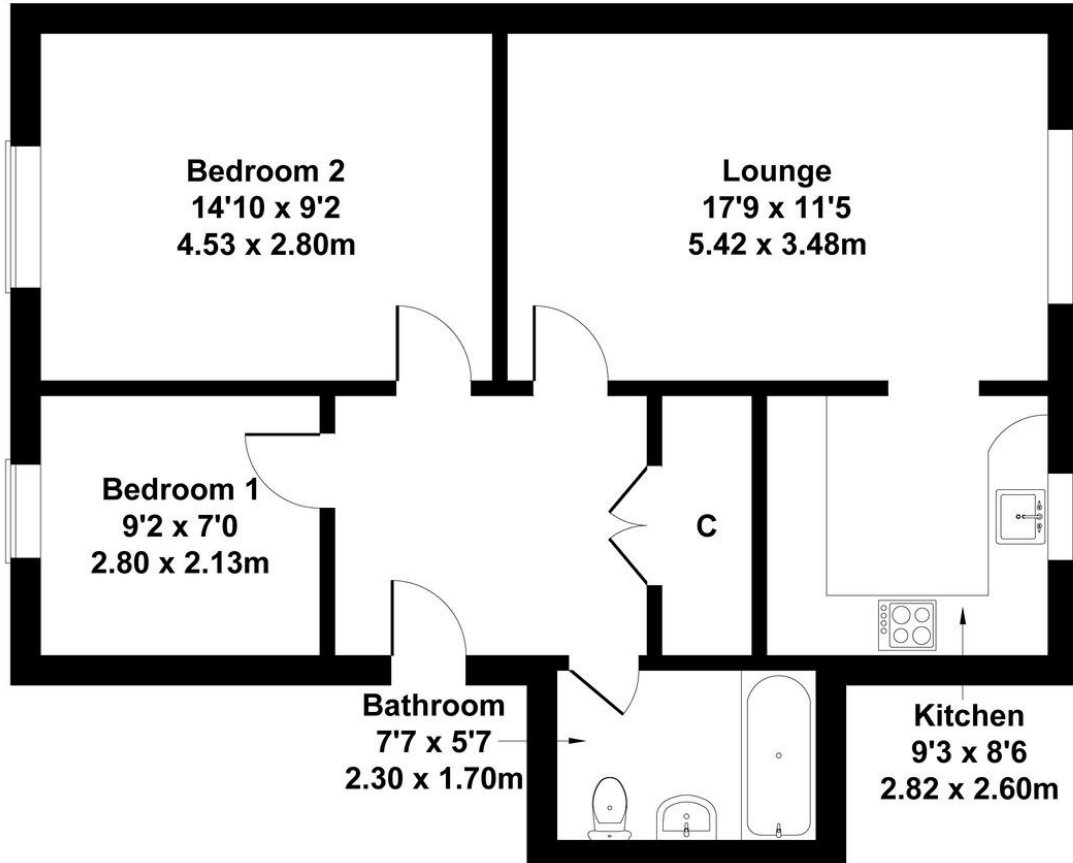

Old Park Mews, Heston

Approximate Gross Internal Area
732 sq ft - 68 sq m

Score	Energy rating	Current	Potential
92+	A		
81-91	B		
69-80	C	71 C	80 C
55-68	D		
39-54	E		
21-38	F		
0-20	G		