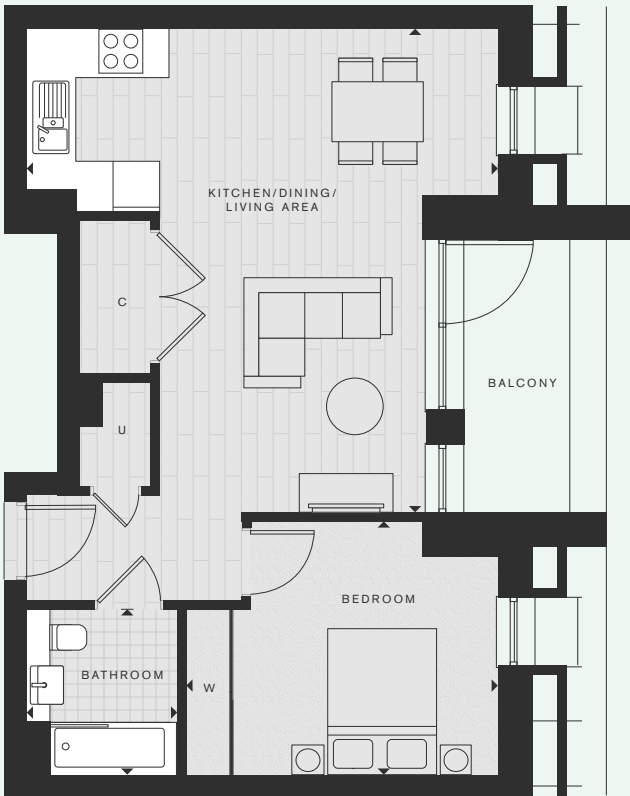

1 bedroom apartment

Floor	Apt No.
7	270 & 273*

Kitchen/Dining/Living Area

6.4m x 6.2m 20'11" x 20'4"

Bedroom

4.1m x 3.36m 13'5" x 11'0"

Total Internal Area

54.2 sq. m. 583.6 sq. ft.

Floorplan Key

C - CUPBOARD U - UTILITY W - WARDROBE

7th floor

1B2P - TYPE 5