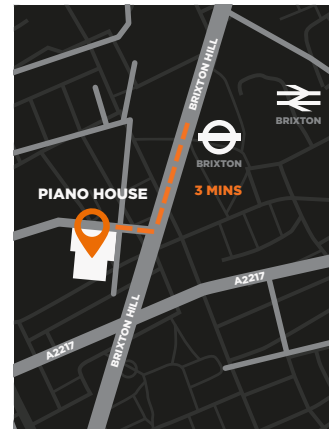

COMING SOON!