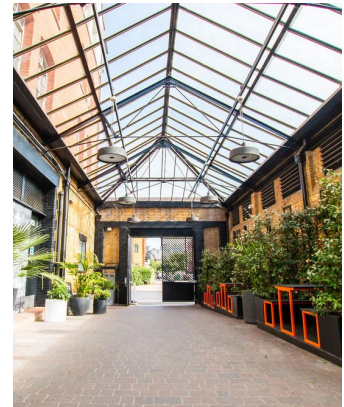

### COMPOSE YOUR OWN SYMPHONY AT PIANO HOUSE BRIXTON.

This newly created office space has AC, large windows, reclaimed wood floors and private access to **your own 1400 sqft roof terrace.**

Your team will enjoy access to creative breakout spaces across the building, a communal kitchen with tea and coffee, as well as exclusive events to help feel connected and engaged to the local and wider business community.

## ROOF TERRACE

- 1400 SQFT
- PRIVATE ACCESS
- OUTDOOR SPACE
- 2 MINUTE WALK FROM BRIXTON TUBE STATION

1400  
SQFT

PIANO HOUSE  
BRIXTON

## UNIT 2.03

-  26 DESKS APPROX
-  2 SECOND FLOOR
-  UNIT SIZE: 1320 SQFT
-  24H ACCESS
-  CAMPUS MANAGER
-  EVENTS
-  MEETING ROOMS
-  BREAKOUT SPACE
-  DOG FRIENDLY
-  ROOF TERRACE
-  LARGE WINDOWS
-  AIR CONDITIONED
-  COFFEE & TEA
-  SHOWERS