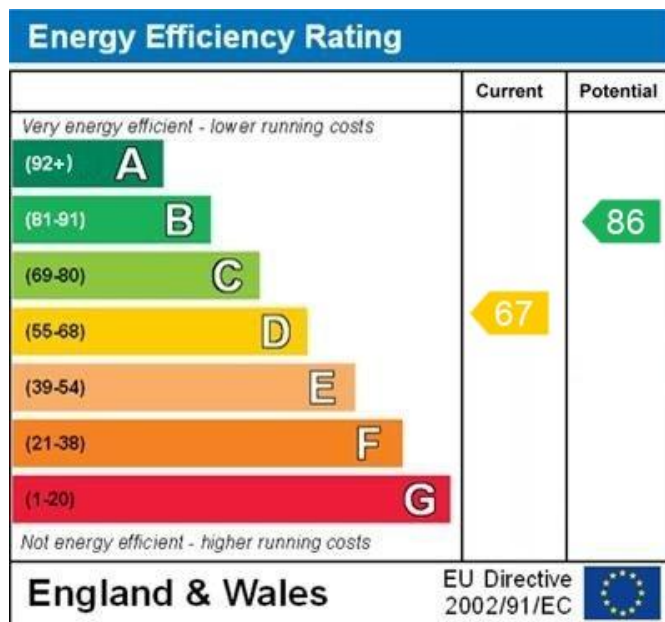

This floorplan is only for illustrative purposes and is not to scale. Measurements of rooms, doors, windows, and any items are approximate and no responsibility is taken for any error, omission or mis-statement. Icons of items such as bathroom suites are representations only and may not look like the real items. Made with Made Snappy 360.