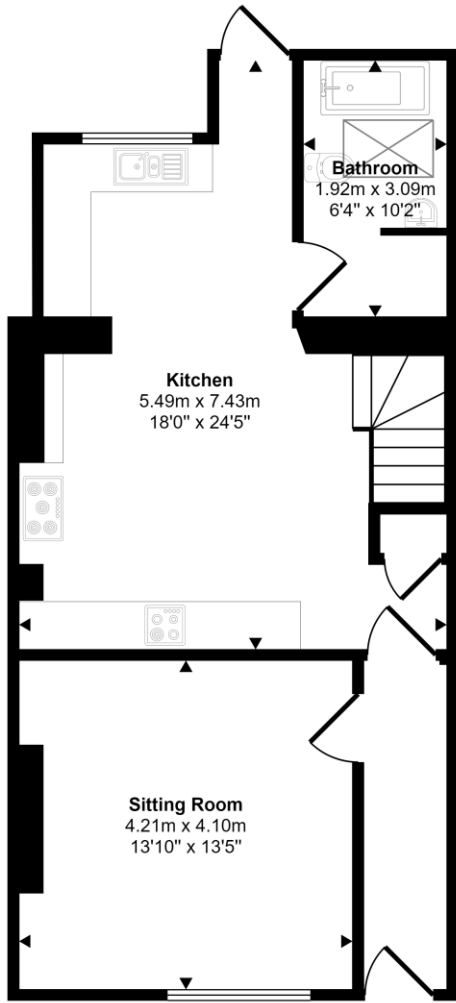

Approx Gross Internal Area
102 sq m / 1097 sq ft

Ground Floor
Approx 60 sq m / 647 sq ft

First Floor
Approx 42 sq m / 450 sq ft

This floorplan is only for illustrative purposes and is not to scale. Measurements of rooms, doors, windows, and any items are approximate and no responsibility is taken for any error, omission or mis-statement. Icons of items such as bathroom suites are representations only and may not look like the real items. Made with Made Snappy 360.