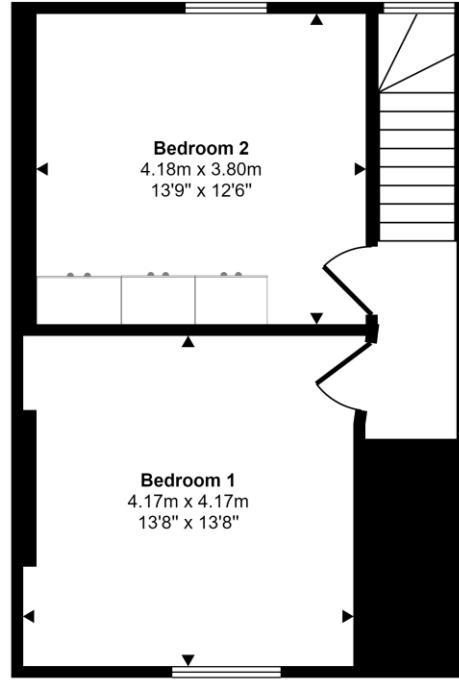

Approx Gross Internal Area
102 sq m / 1097 sq ft

Ground Floor
Approx 60 sq m / 647 sq ft

First Floor
Approx 42 sq m / 450 sq ft

This floorplan is only for illustrative purposes and is not to scale. Measurements of rooms, doors, windows, and any items are approximate and no responsibility is taken for any error, omission or mis-statement. Icons of items such as bathroom suites are representations only and may not look like the real items. Made with Made Snappy 360.