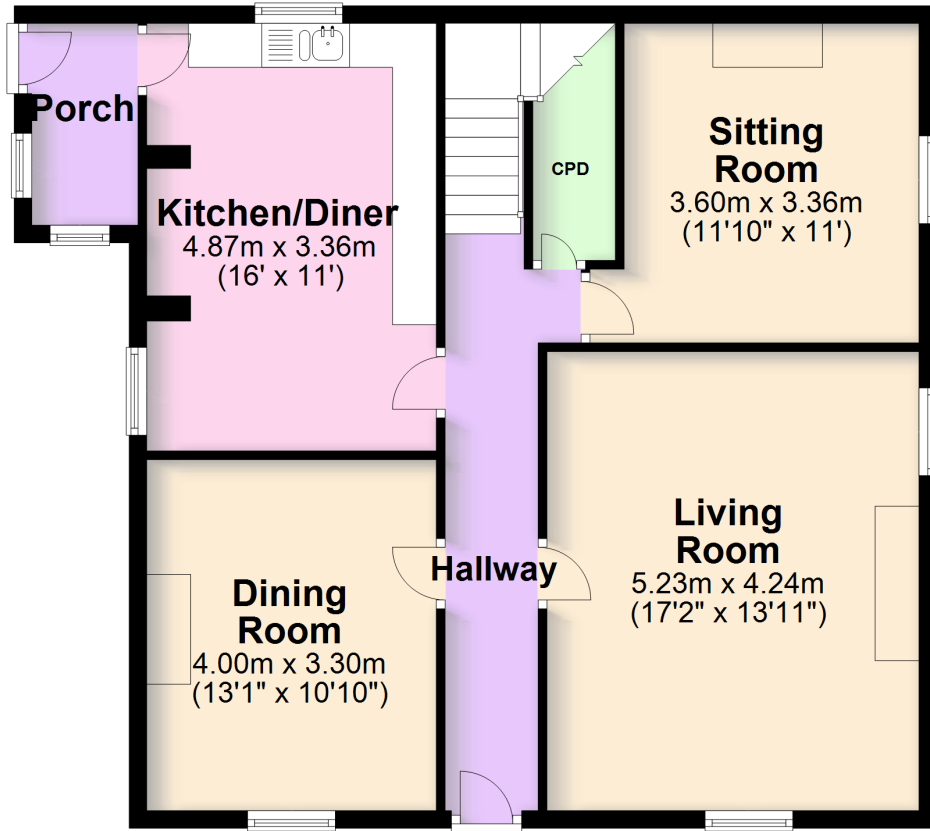

### Ground Floor

Approx. 81.8 sq. metres (880.6 sq. feet)

### First Floor

Approx. 80.2 sq. metres (862.8 sq. feet)

The Floor Plan is for illustrative purposes only. While we do not doubt the floor plans accuracy, we make no guarantee, warranty or representation as to the accuracy and completeness of the floor plan. You or your advisors should conduct a careful, independent investigation of the property to determine to your satisfaction as to the suitability of the property for your space requirements.

Plan produced using PlanUp.