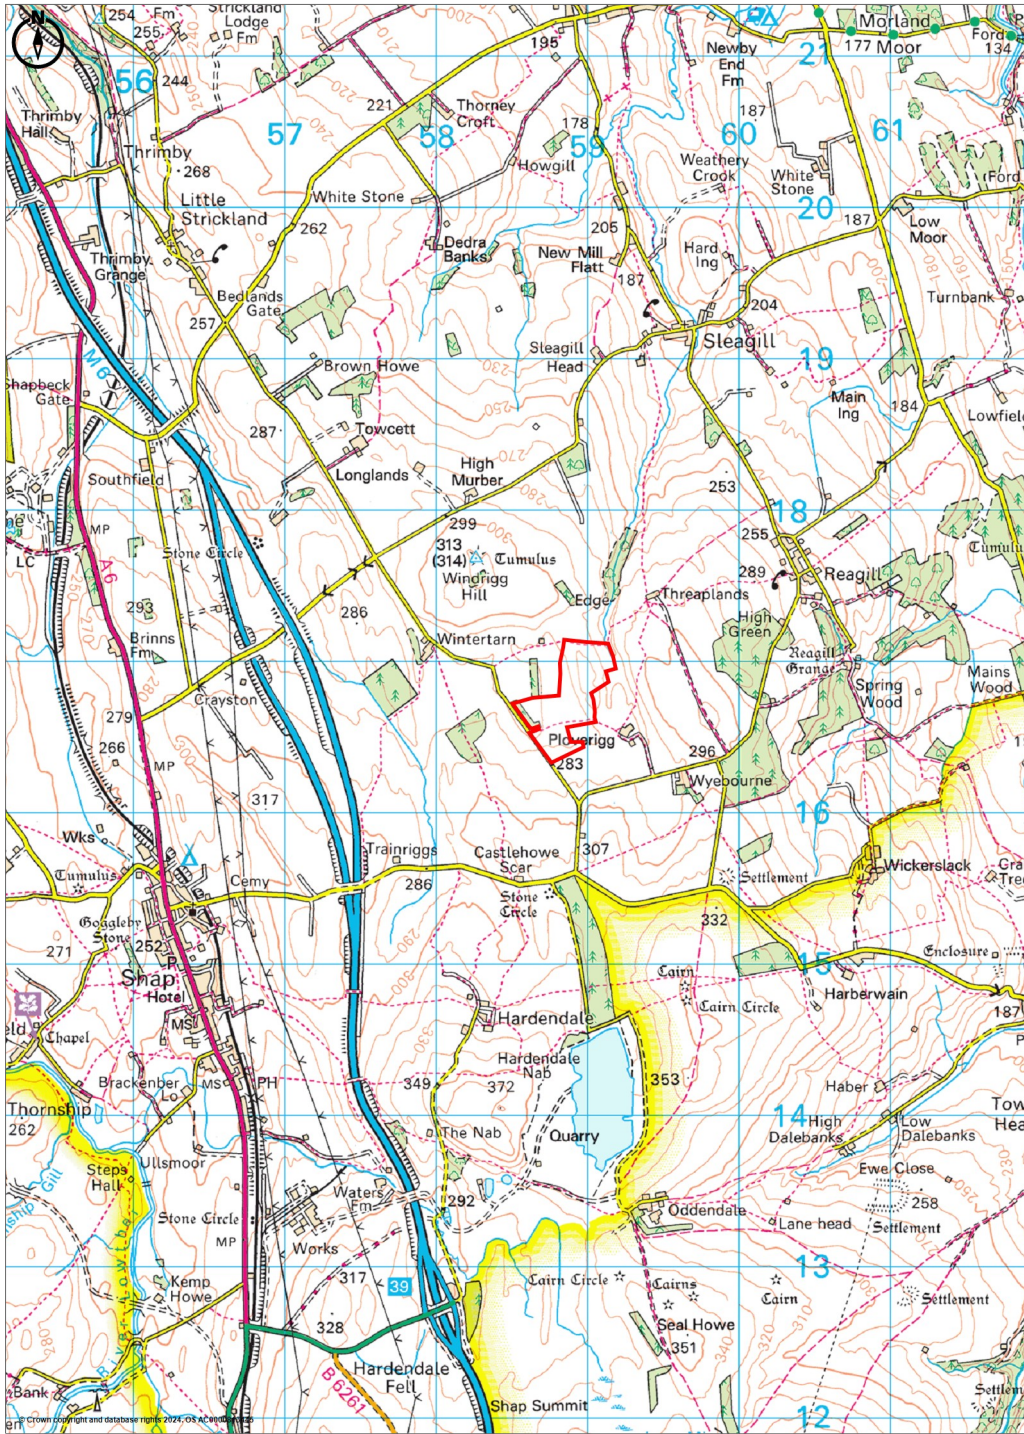

# Land near Ploveriggs, Location Plan

**Promap**

LANDMARK INFORMATION

© Crown Copyright and database rights 2024. OS AC0000813445

Plotted Scale - 1:50000. Paper Size - A4