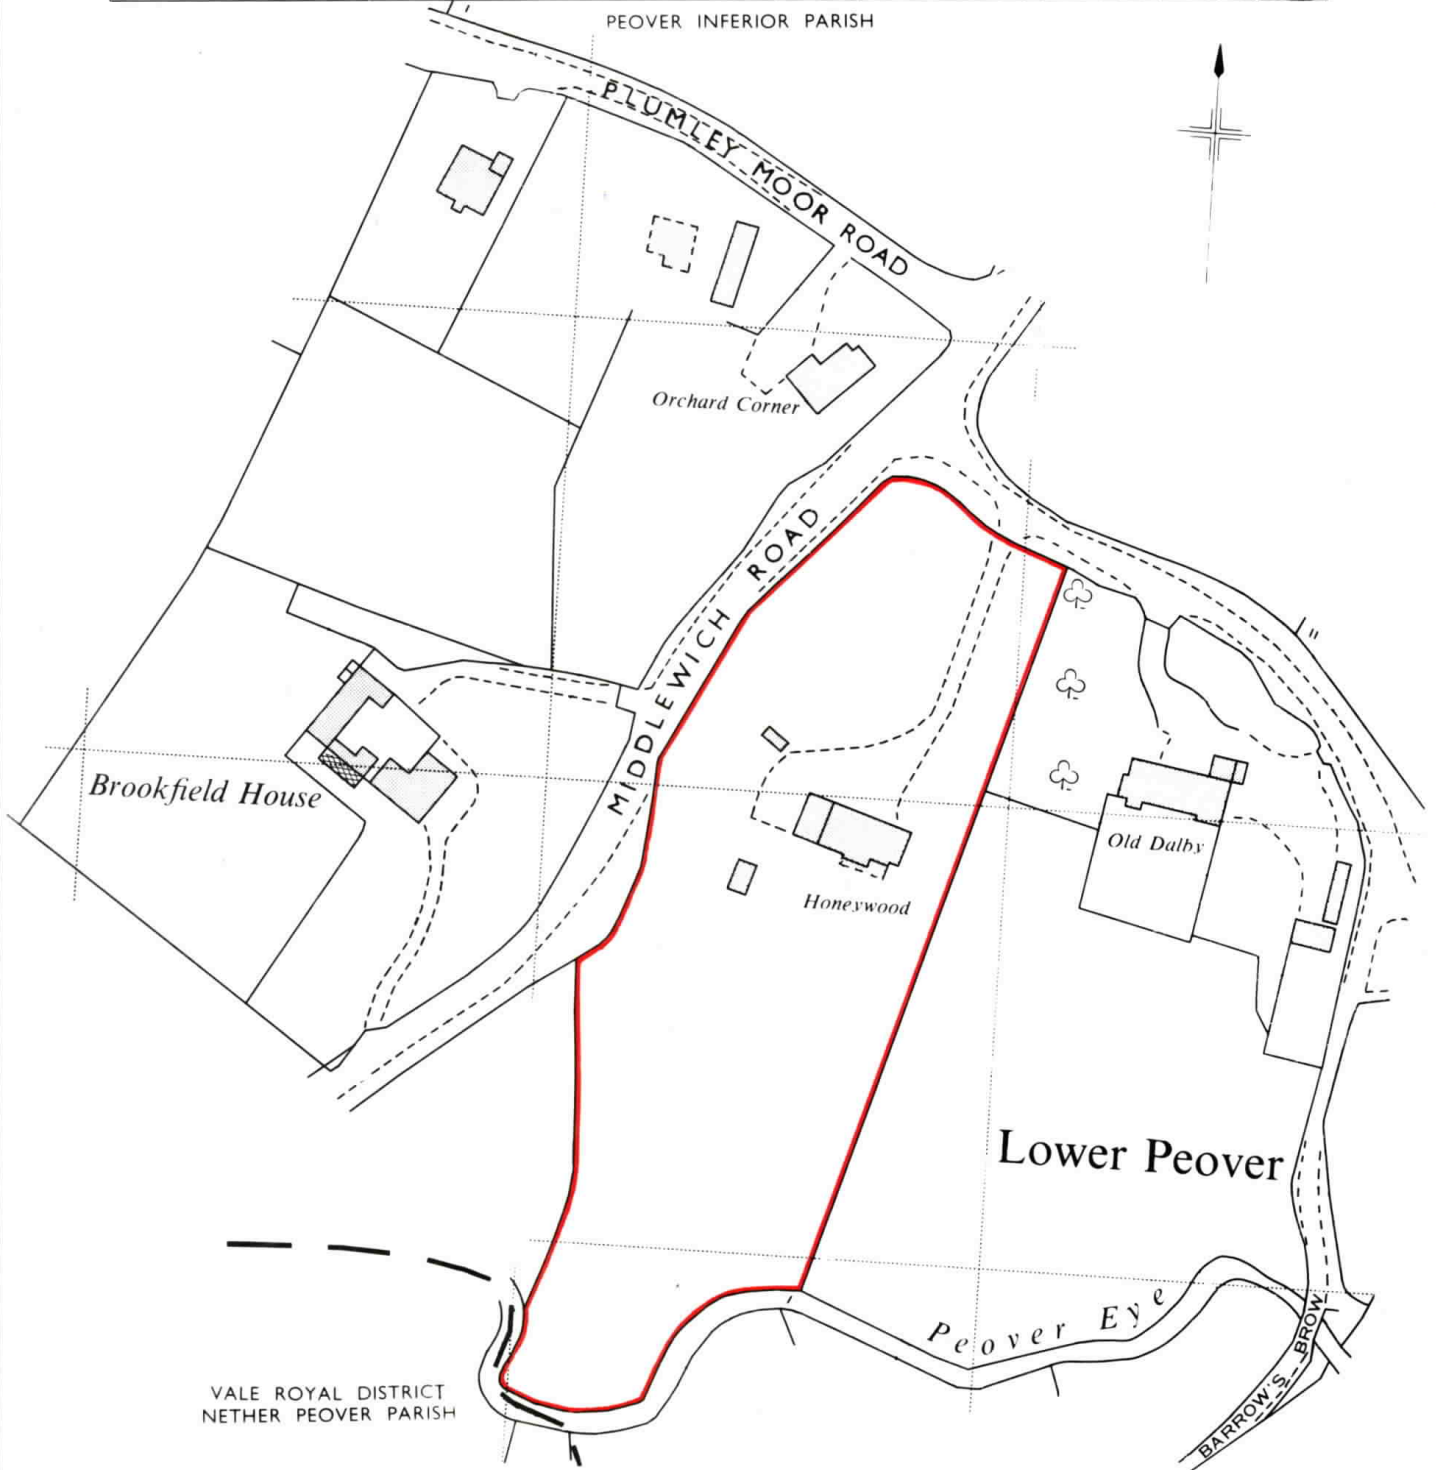

H.M. LAND REGISTRY		TITLE NUMBER	
		CH380162	
ORDNANCE SURVEY PLAN REFERENCE	SJ7474	SECTION B	Scale 1/1250 Enlarged from 1/2500
COUNTY CHESHIRE	DISTRICT MACCLESFIELD		© Crown copyright 1979

PEOVER INFERIOR PARISH