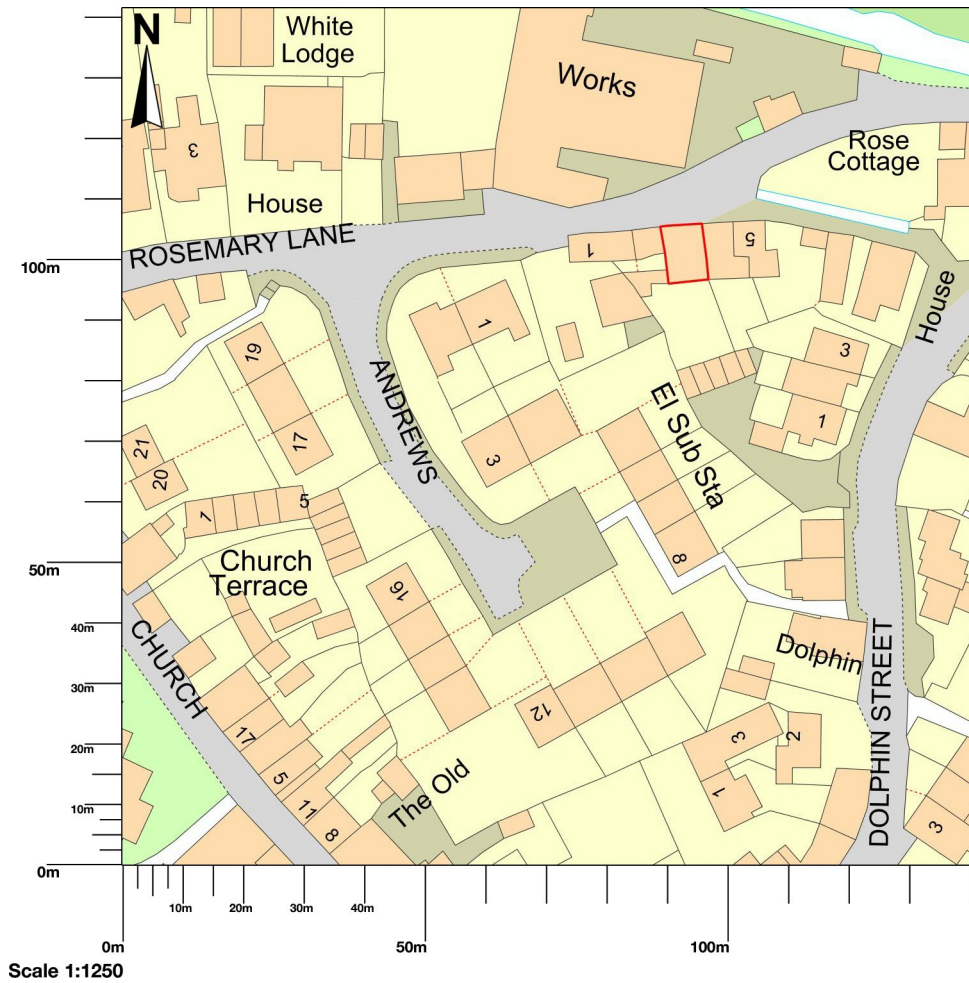

## Colyton Guides HQ, Rosemary Lane, Colyton, EX24 6LS

Map area bounded by: 324614,94079 324756,94221. Produced on 26 August 2020 from the OS National Geographic Database. Reproduction in whole or part is prohibited without the prior permission of Ordnance Survey. © Crown copyright 2020. Supplied by OSPlanningMaps.com a licensed OS partner (100054135). Unique plan reference: p2bos/499029/676671