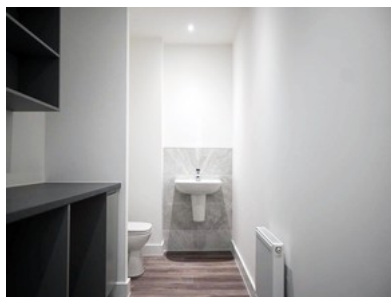

Westhoughton Bolton

Harrisons
ESTATE AGENTS

- ✓ New Build
- ✓ 3 Bedrooms
- ✓ Walk In Wardrobe
- ✓ En-suite
- ✓ 5% Deposit Paid
- ✓ Parking For 2 Vehicles

Bedroom  3 Bathroom  2 Reception  1

Fixed Price

£308,000