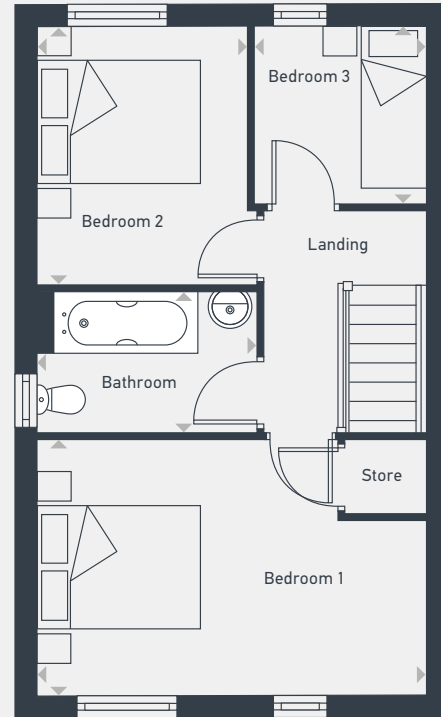

# Mayflower Place

Ashby  
3 bed end terrace

---

GROUND FLOOR

FIRST FLOOR

DIMENSIONS	m	ft
Kitchen/Dining	4.16m x 3.52m	13'7" x 11'5"
Lounge	4.51m x 3.51m	14'8" x 11'5"
WC	1.44m x 1.02m	4'7" x 3'4"

DIMENSIONS	m	ft
Bathroom	2.57m x 1.66m	8'4" x 5'4"
Bedroom 1	4.49m x 2.95m	14'7" x 9'7"
Bedroom 2	2.99m x 2.44m	9'8" x 8'0"
Bedroom 3	2.05m x 1.96m	6'7" x 6'5"