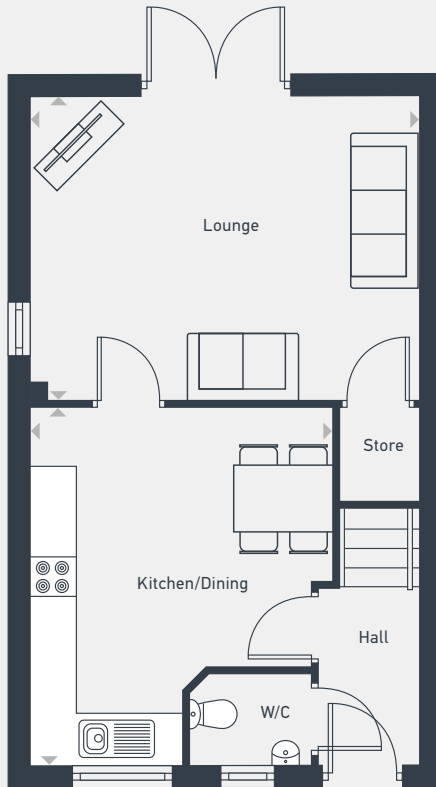

# Mayflower Place

Ashby  
3 bed end terrace

---

GROUND FLOOR

FIRST FLOOR

DIMENSIONS	m	ft
Kitchen/Dining	4.16m x 3.52m	13'7" x 11'5"
Lounge	4.51m x 3.51m	14'8" x 11'5"
WC	1.44m x 1.02m	4'7" x 3'4"

DIMENSIONS	m	ft
Bathroom	2.57m x 1.66m	8'4" x 5'4"
Bedroom 1	4.49m x 2.95m	14'7" x 9'7"
Bedroom 2	2.99m x 2.44m	9'8" x 8'0"
Bedroom 3	2.05m x 1.96m	6'7" x 6'5"