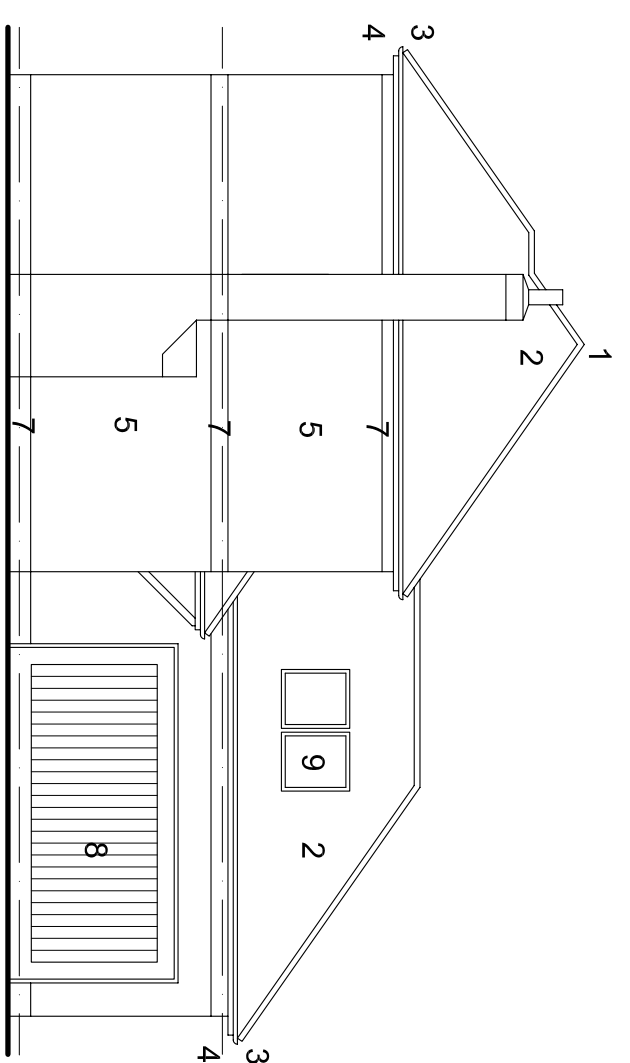

DWELLING TYPE C: PLANS AND ELEVATIONS SCALE 1:100

A 15.08.2007 OMITTED WINDOWS ADDED (LIVING ROOM, EN SUITE, BATHROOM), VELUX ROOF-WINDOWS NOTED