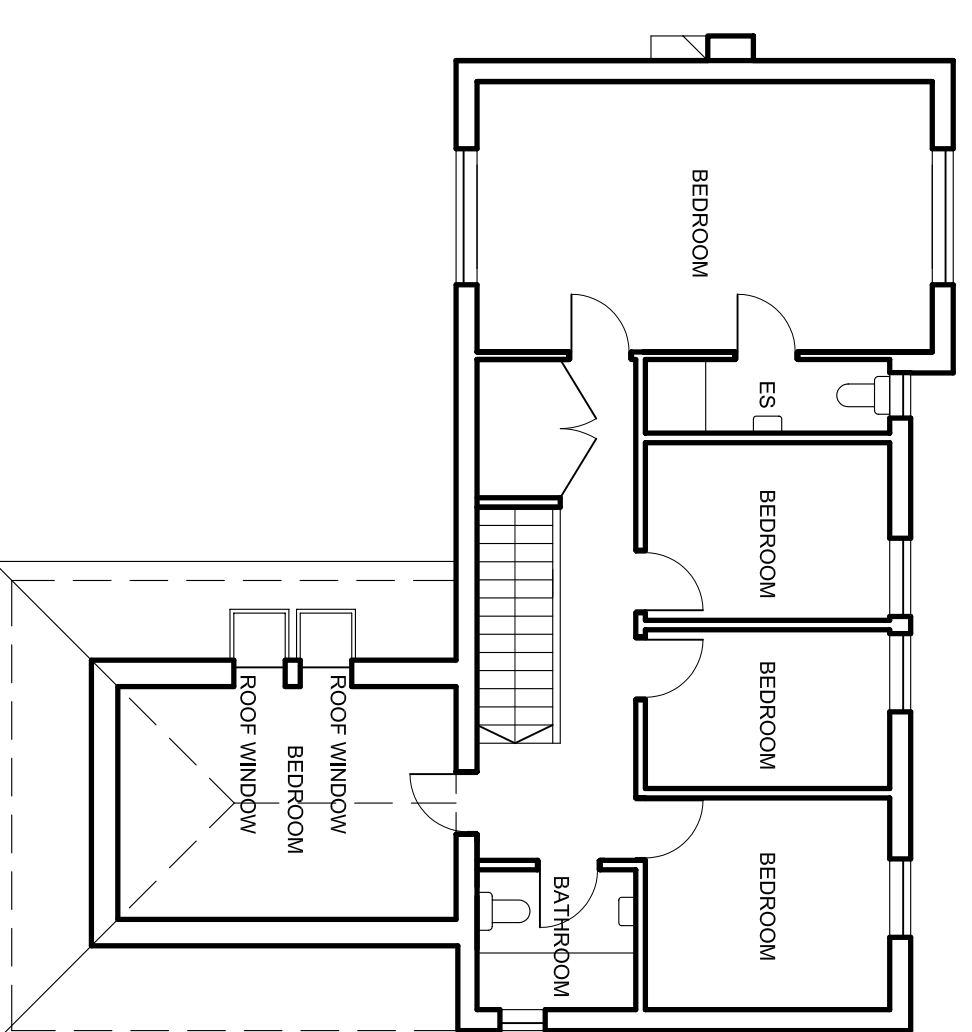

DWELLING TYPE C: PLANS AND ELEVATIONS SCALE 1:100

A 15.08.2007 OMITTED WINDOWS ADDED (LIVING ROOM, EN SUITE, BATHROOM), VELUX ROOF-WINDOWS NOTED