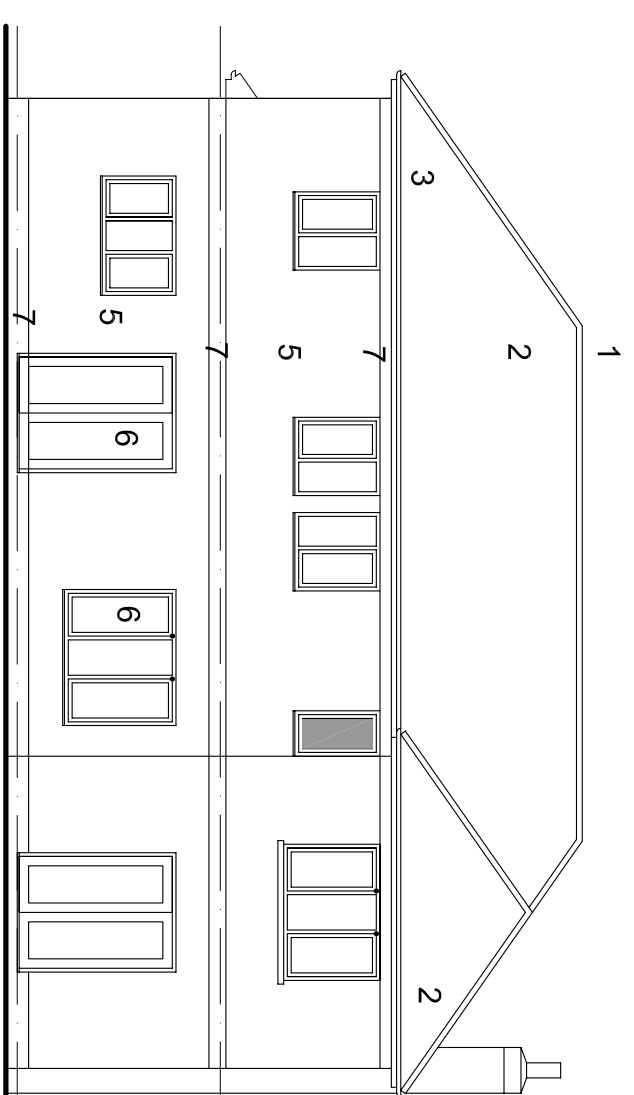

DWELLING TYPE C: PLANS AND ELEVATIONS SCALE 1:100

A 15.08.2007 OMITTED WINDOWS ADDED (LIVING ROOM, EN SUITE, BATHROOM), VELUX ROOF-WINDOWS NOTED