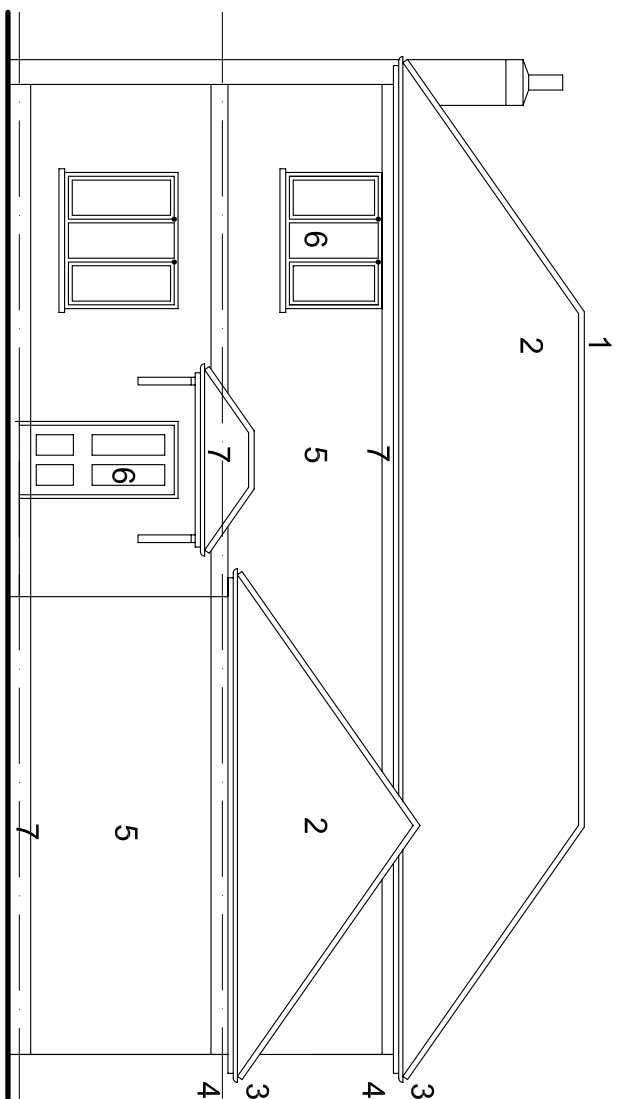

DWELLING TYPE C: PLANS AND ELEVATIONS SCALE 1:100

A 15.08.2007 OMITTED WINDOWS ADDED (LIVING ROOM, EN SUITE, BATHROOM), VELUX ROOF-WINDOWS NOTED