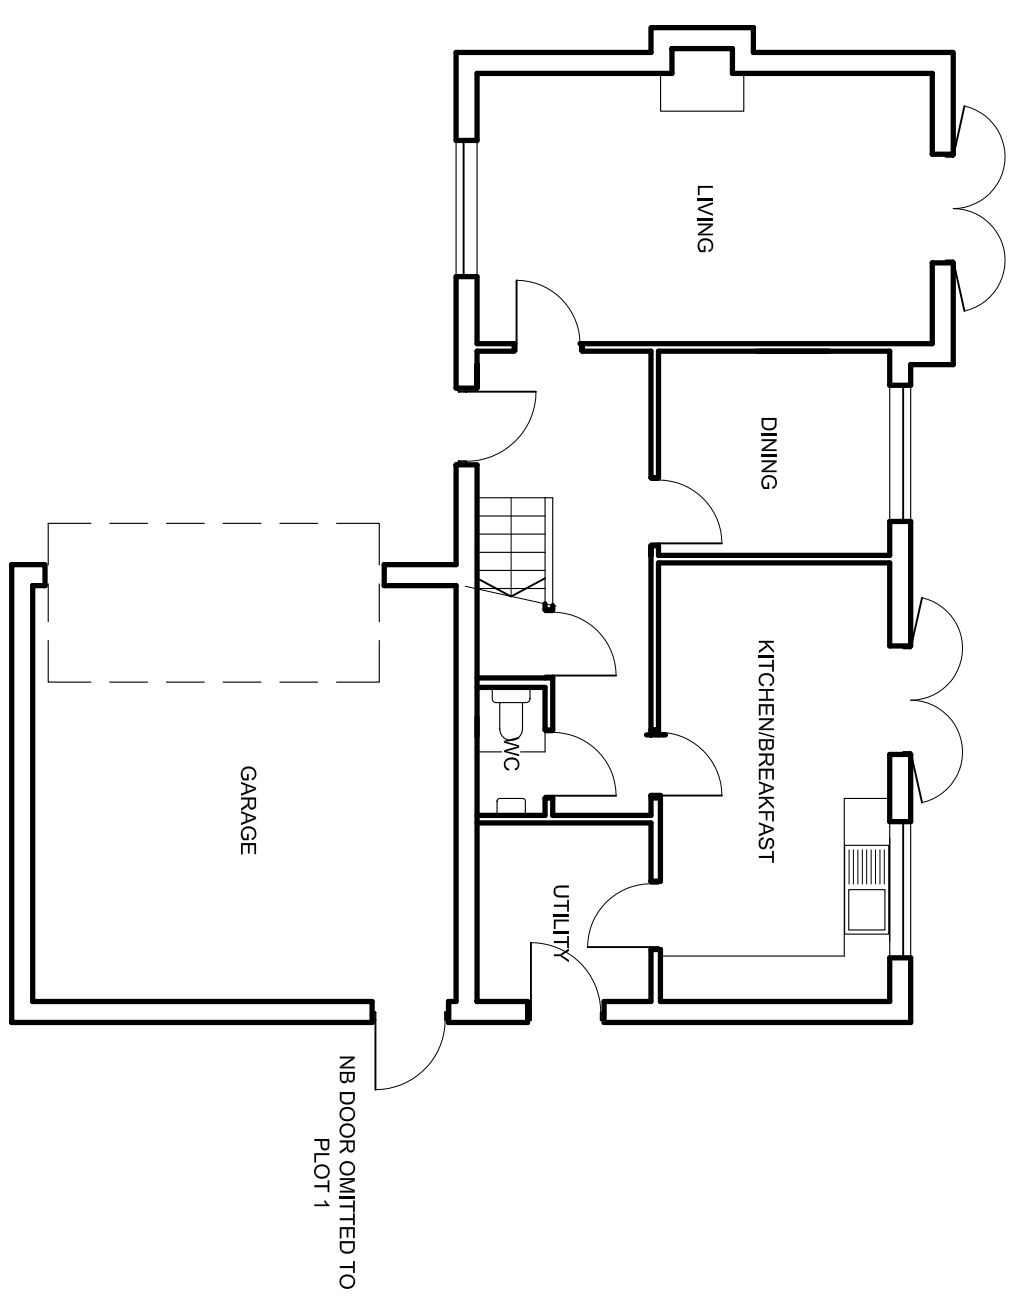

DWELLING TYPE C: PLANS AND ELEVATIONS SCALE 1:100

A 15.08.2007 OMITTED WINDOWS ADDED (LIVING ROOM, EN SUITE, BATHROOM), VELUX ROOF-WINDOWS NOTED