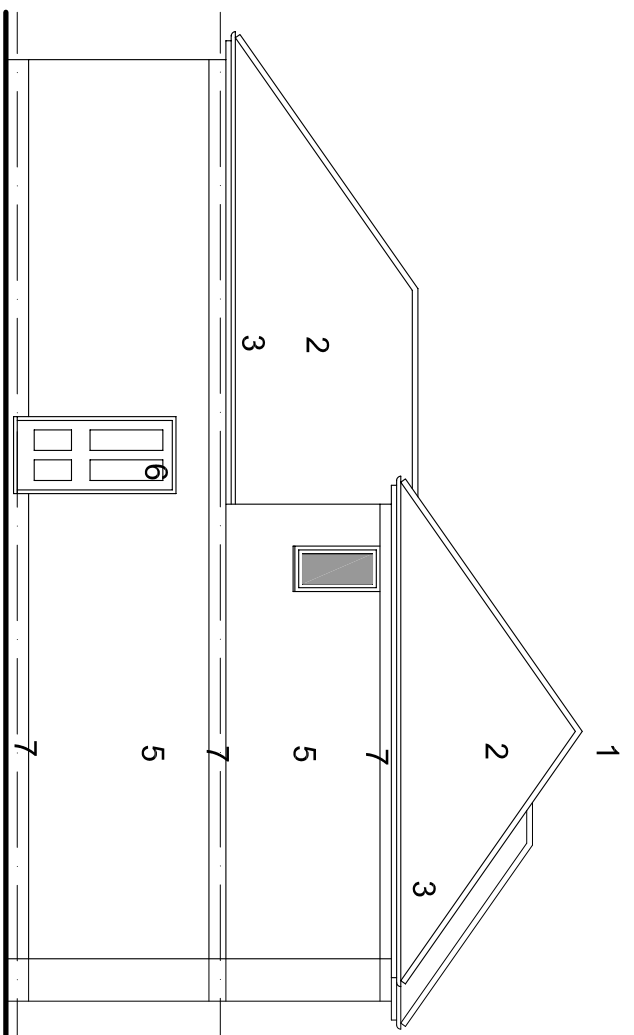

DWELLING TYPE C: PLANS AND ELEVATIONS SCALE 1:100

A 15.08.2007 OMITTED WINDOWS ADDED (LIVING ROOM, EN SUITE, BATHROOM), VELUX ROOF-WINDOWS NOTED