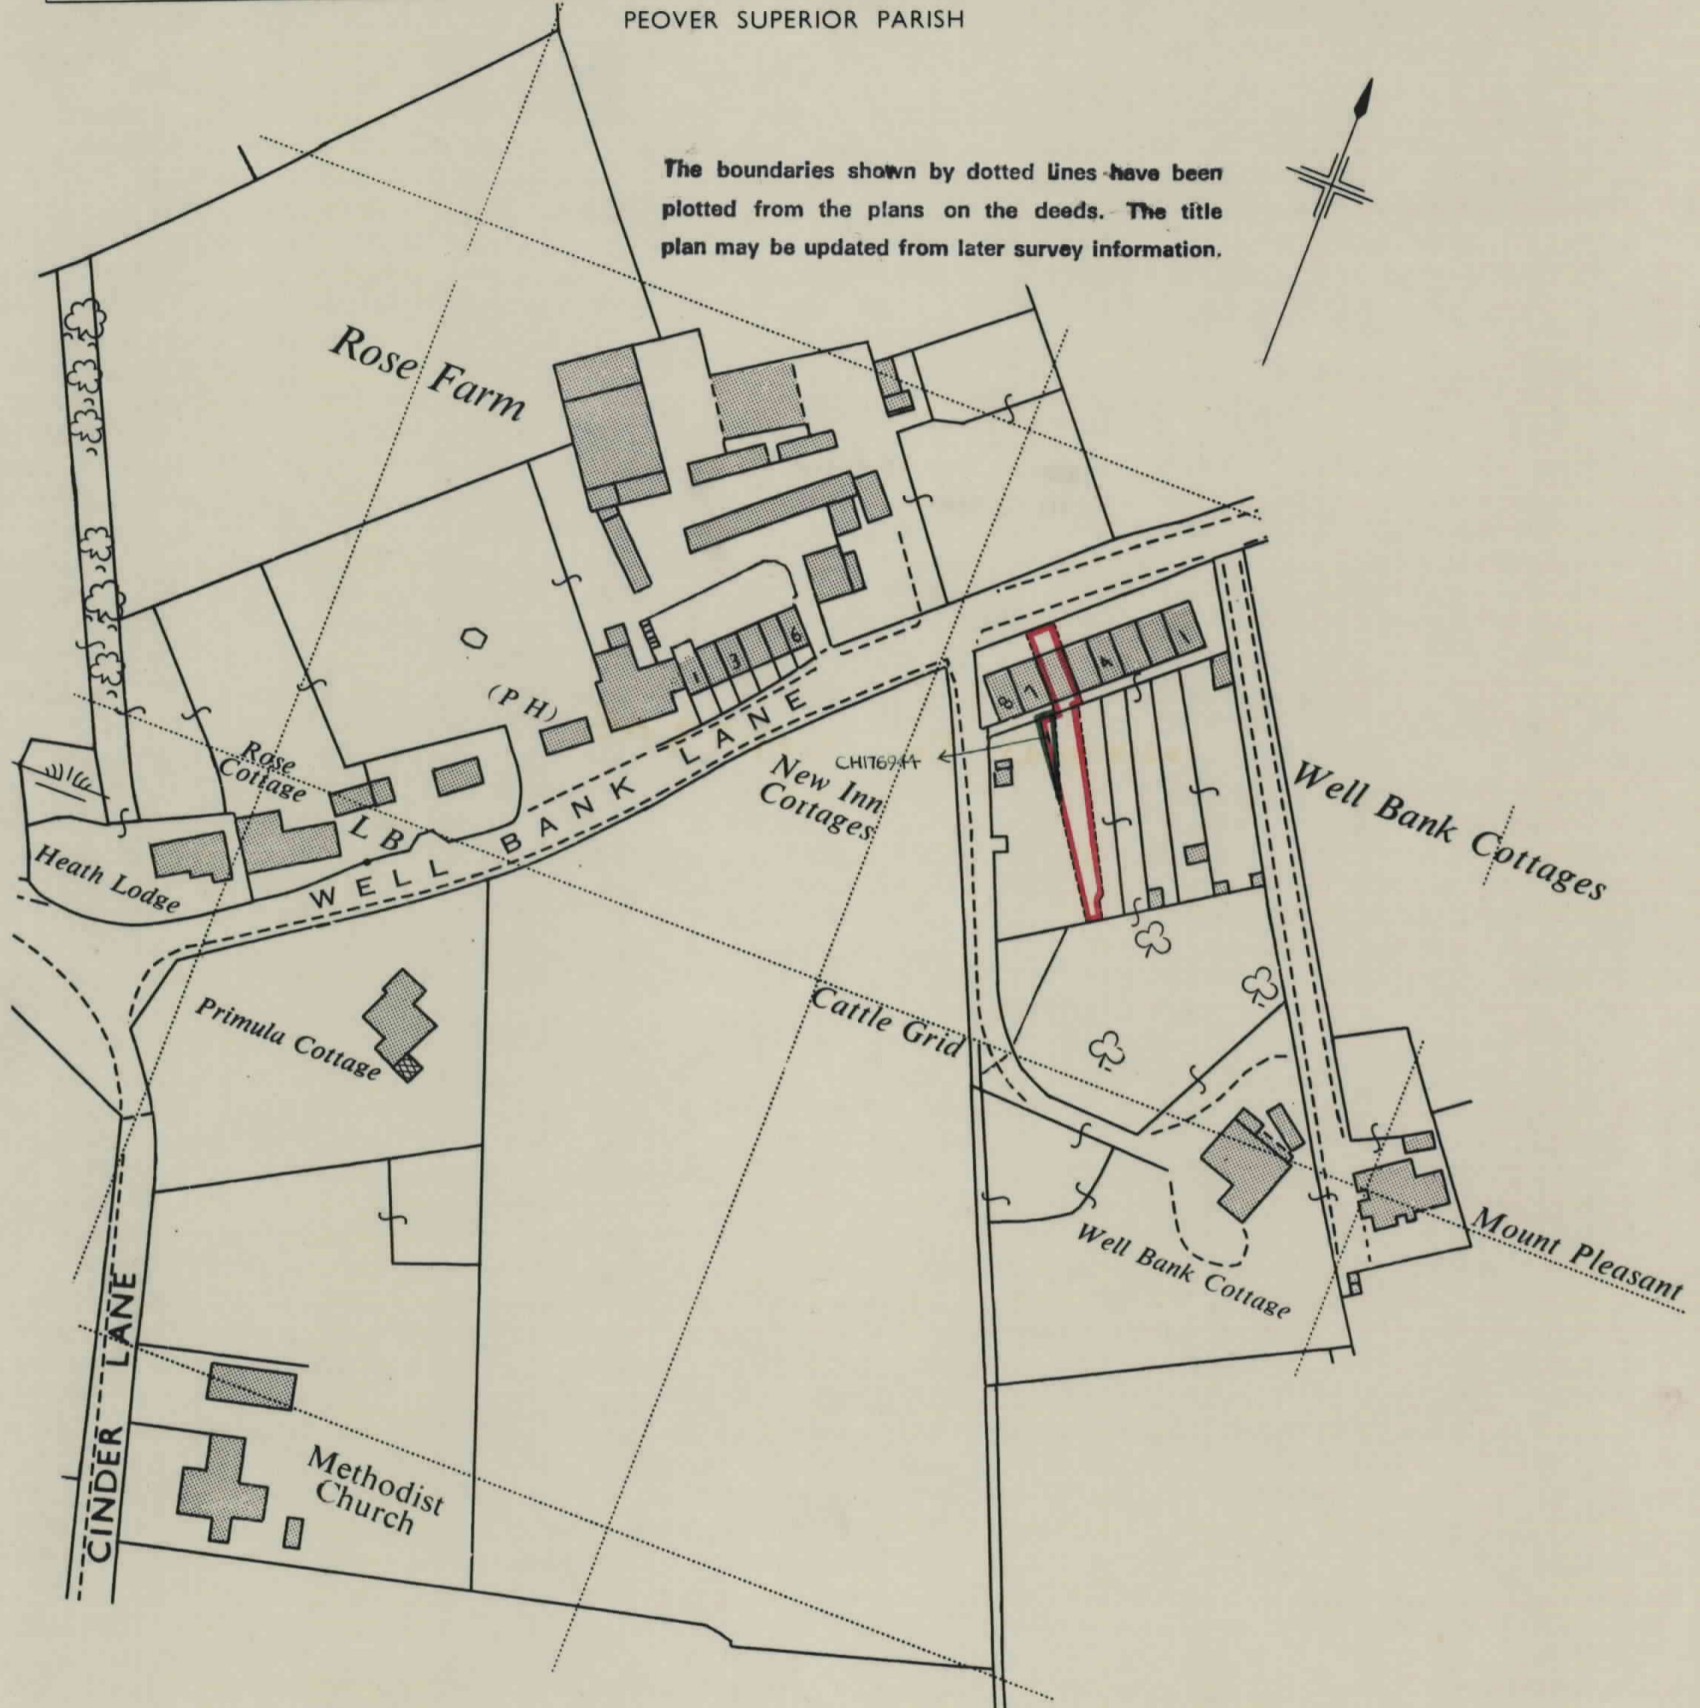

H.M. LAND REGISTRY		TITLE NUMBER	
		CH 156003	
ORDNANCE SURVEY PLAN REFERENCE	SJ 7973	SECTION A	Scale 1/1250 Enlarged from 1/2500
COUNTY CHESHIRE	DISTRICT MACCLESFIELD	© Crown copyright 1978	

PEOVER SUPERIOR PARISH

The boundaries shown by dotted lines have been plotted from the plans on the deeds. The title plan may be updated from later survey information.

This is a print of the view of the title plan obtained from HM Land Registry showing the state of the title plan on 19 April 2024 at 08:31:37. This title plan shows the general position, not the exact line, of the boundaries. It may be subject to distortions in scale. Measurements scaled from this plan may not match measurements between the same points on the ground.