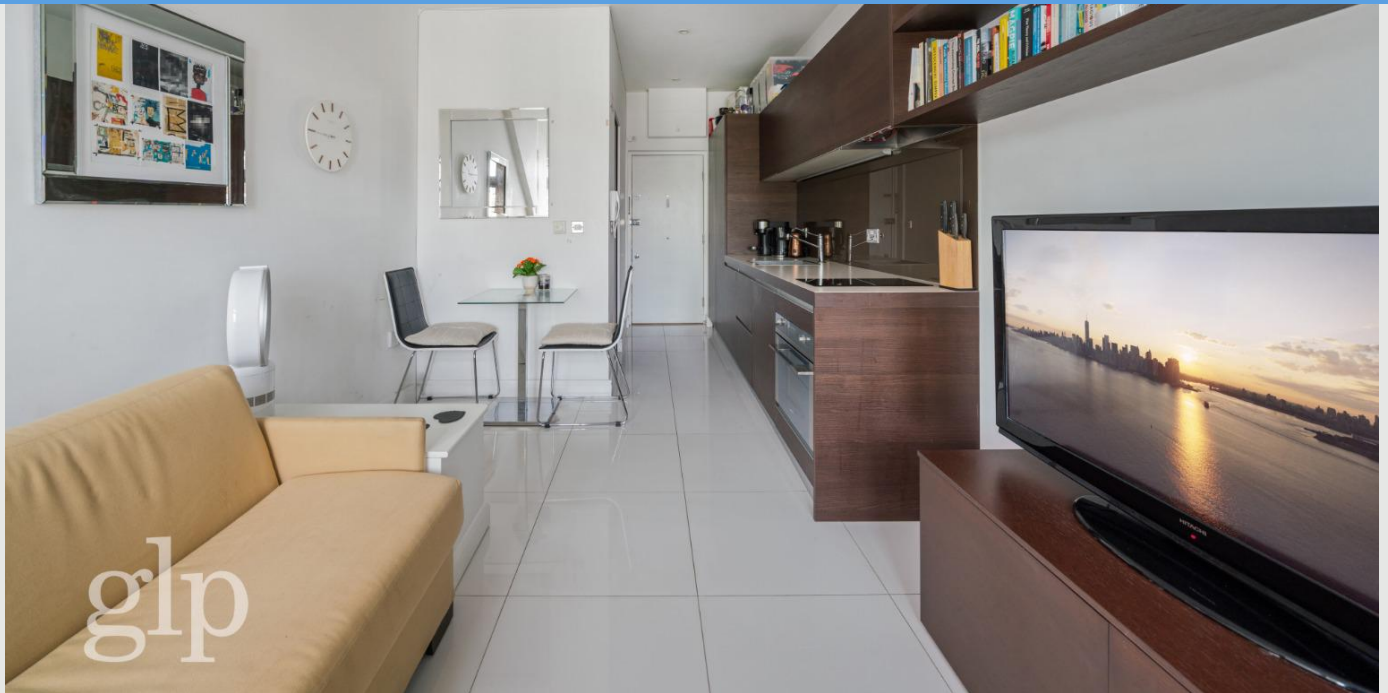

Albany House
Greater London

Offers in Excess of £330,000
Sales

Greater London Properties Presents...

- Bright Spacious Studio
- 195 Sq Ft
- Fourth Floor With Lift
- Fully Equipped Modern Kitchen
- 24 Hour Fitness Suite
- Bloomsbury