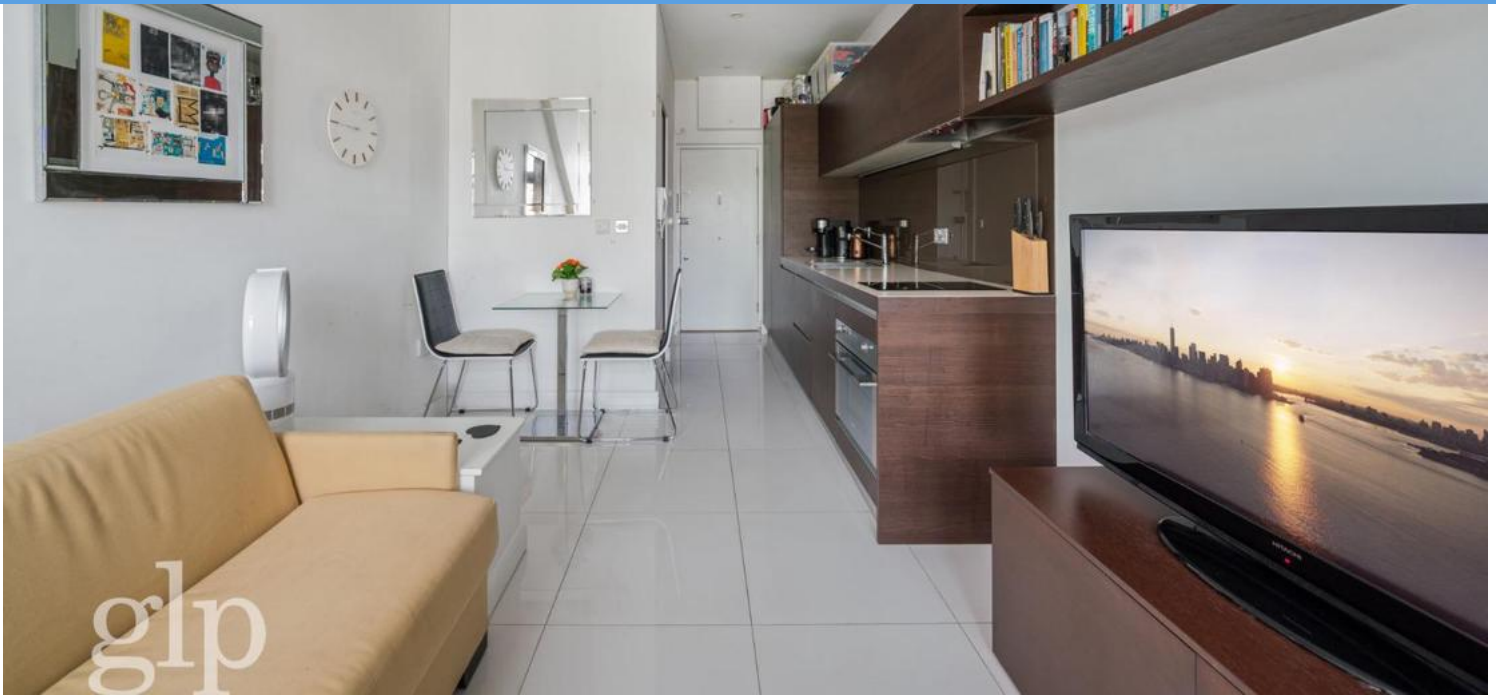

Albany House
Greater London

Guide Price £315,000
Sales

Greater London Properties Presents...

- Bright Spacious Studio
- 195 Sq Ft
- Fourth Floor With Lift
- Fully Equipped Modern Kitchen
- 24 Hour Fitness Suite
- Bloomsbury