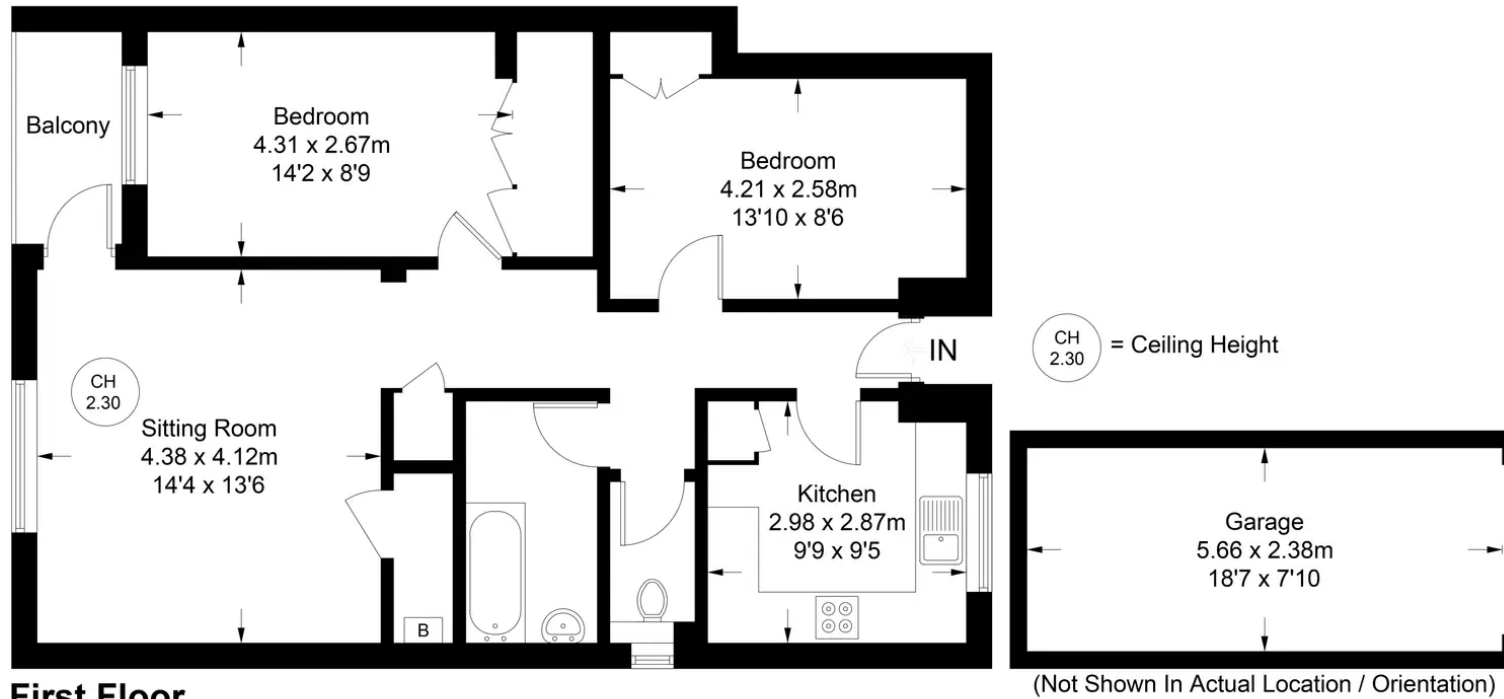

Approximate Gross Internal Area
First Floor = 72.4 sq m / 779 sq ft
Garage = 13.4 sq m / 144 sq ft
Total = 85.8 sq m / 923 sq ft

First Floor

(Not Shown In Actual Location / Orientation)

Floor Plan produced for Robertsons by Media Arcade ©.
Illustration for identification purposes only. Window and door openings are approximate. Whilst every attempt is made to assure accuracy in the preparation of this plan, please check all dimensions, shapes and compass bearings before making any decisions reliant upon them.