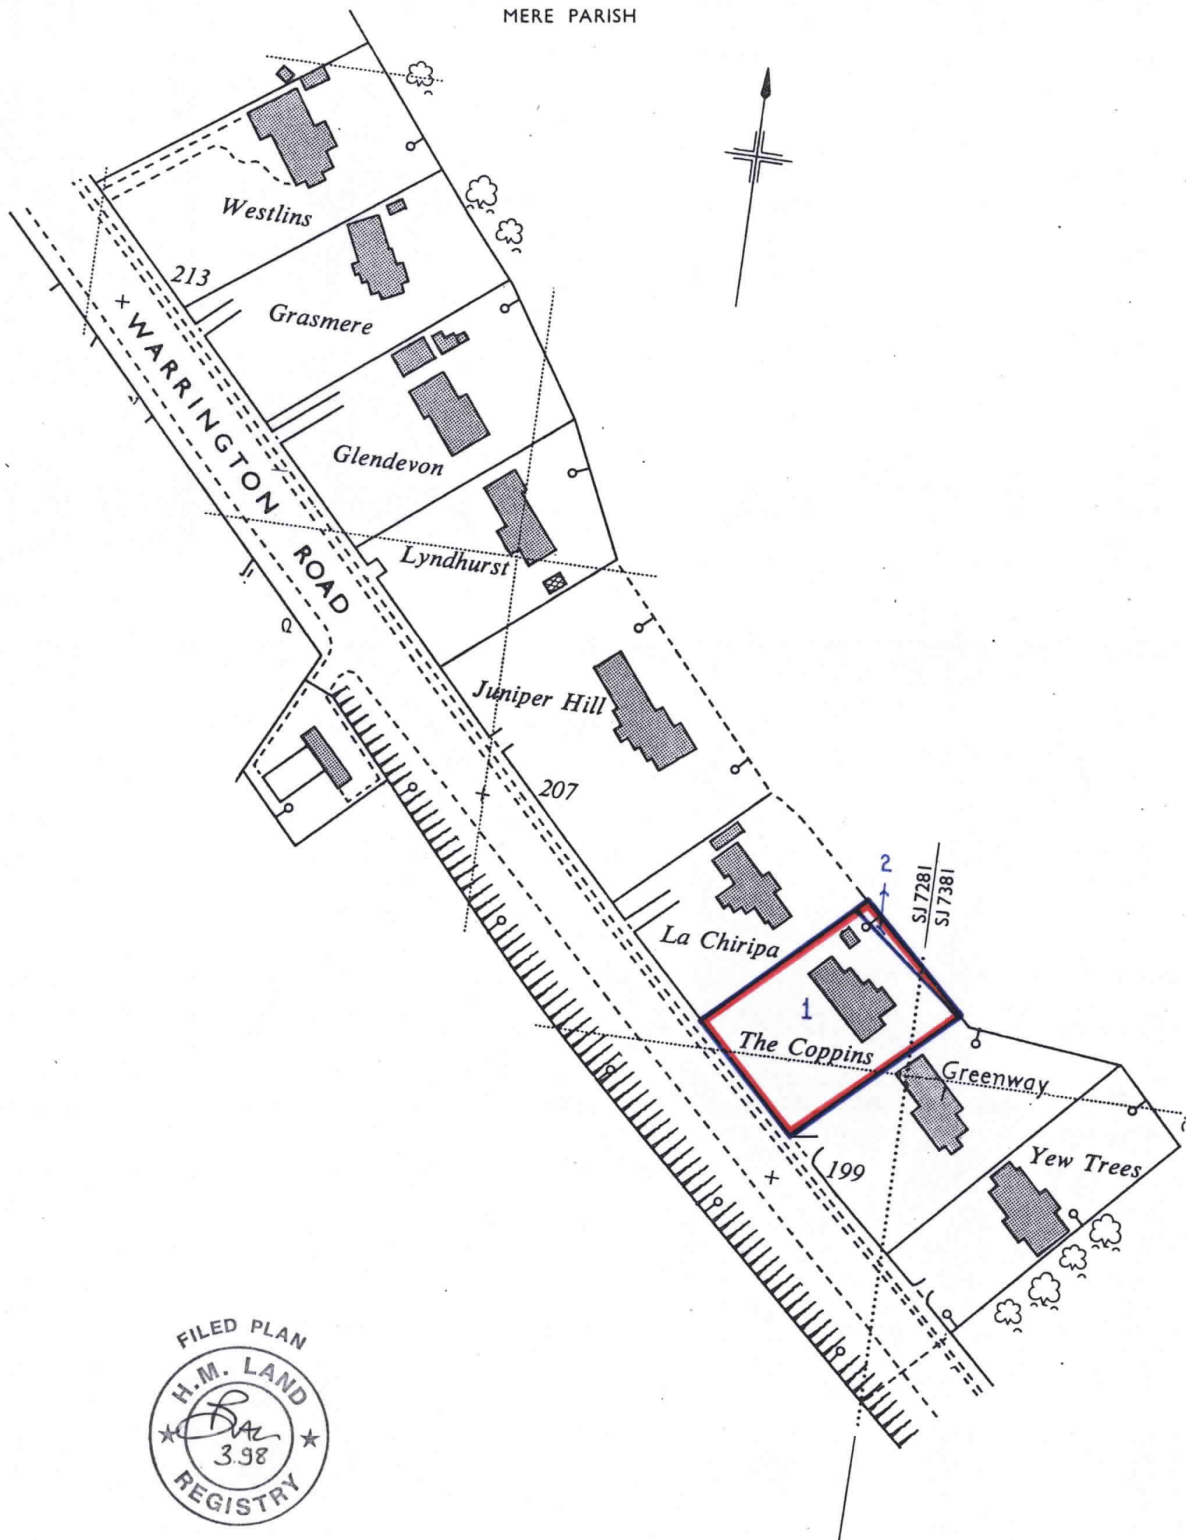

H.M. LAND REGISTRY		TITLE NUMBER	
		CH422922	
ORDNANCE SURVEY PLAN REFERENCE	SJ 7281	SECTION C	Scale 1/1250 Enlarged from 1/2500
COUNTY CHESHIRE	DISTRICT MACCLESFIELD		© Crown copyright 1978

This is a print of the view of the title plan obtained from HM Land Registry showing the state of the title plan on 18 April 2024 at 13:26:02. This title plan shows the general position, not the exact line, of the boundaries. It may be subject to distortions in scale. Measurements scaled from this plan may not match measurements between the same points on the ground.

This title is dealt with by HM Land Registry, Birkenhead Office.

© Crown Copyright. Produced by HM Land Registry. Reproduction in whole or in part is prohibited without the prior written permission of Ordnance Survey. Licence Number 100026316.