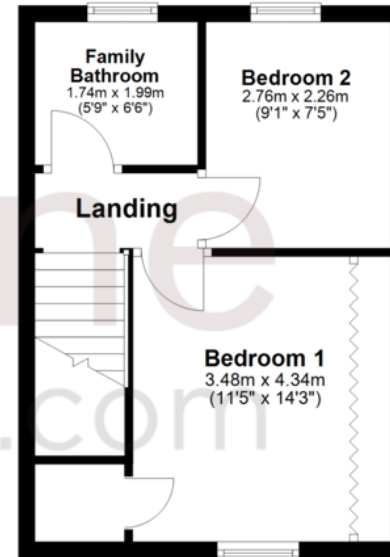

Viewings by Appointment Only

McFarlane Sale & Lettings

(01285) 303100

(01793) 751044

mcfarlane
property.com

We where you LIVE

Ground Floor

Approx. 47.3 sq. metres (509.5 sq. feet)

First Floor

Approx. 28.1 sq. metres (302.6 sq. feet)

Total area: approx. 75.4 sq. metres (812.1 sq. feet)

Our team are friendly, experienced and are all local. They know it better than they do their own living rooms and can help you find what you're looking for because **we love where we live.**