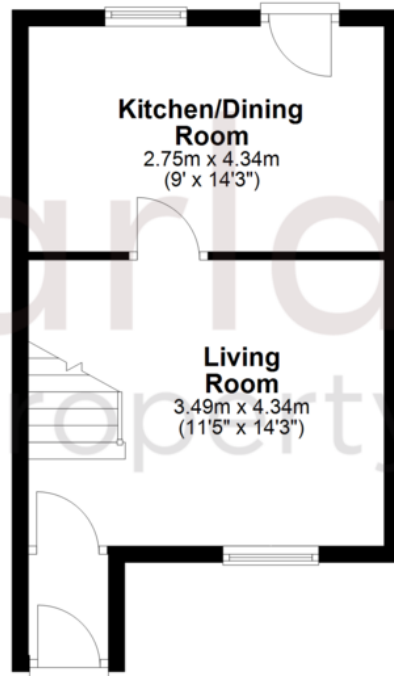

Viewings by Appointment Only

McFarlane Sale & Lettings

(01285) 303100

(01793) 751044

mcfarlane
property.com

We where you LIVE

Ground Floor

Approx. 47.3 sq. metres (509.5 sq. feet)

First Floor

Approx. 28.1 sq. metres (302.6 sq. feet)

Total area: approx. 75.4 sq. metres (812.1 sq. feet)

Our team are friendly, experienced and are all local. They know it better than they do their own living rooms and can help you find what you're looking for because **we love where we live.**