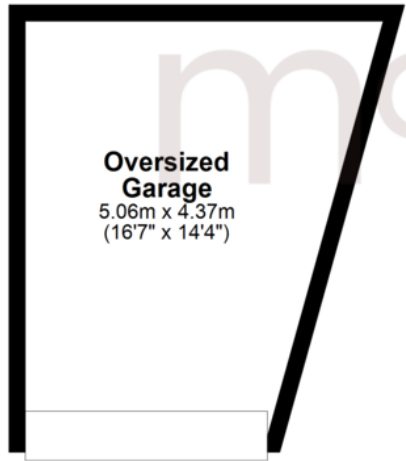

Viewings by Appointment Only

McFarlane Sale & Lettings

(01285) 303100

(01793) 751044

mcfarlane
property.com

We where you LIVE

Ground Floor

Approx. 47.3 sq. metres (509.5 sq. feet)