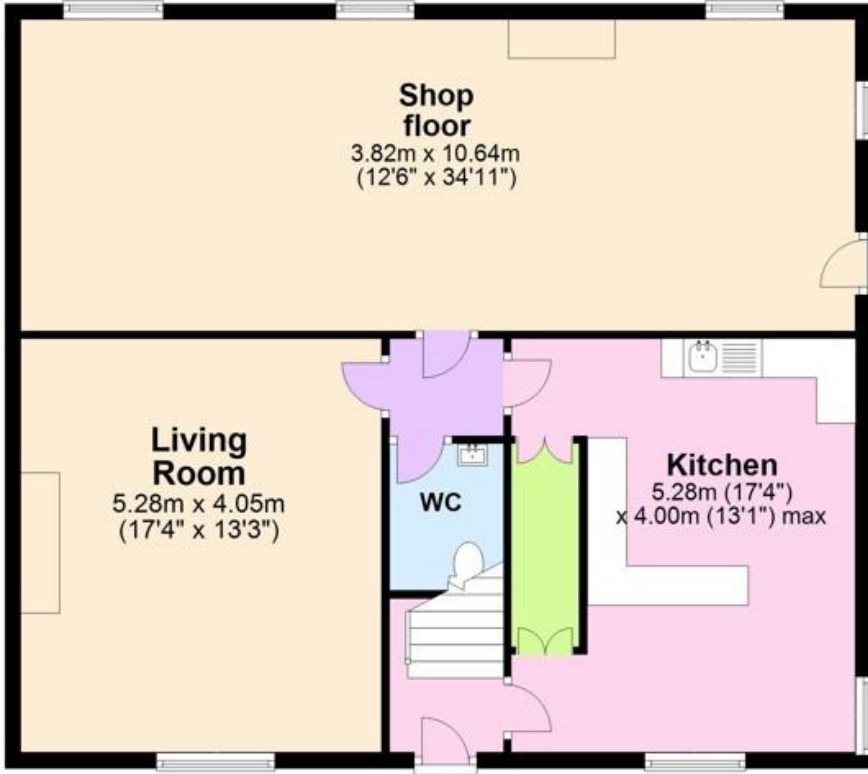

## Ground Floor

Approx 1,042 sq ft

Score	Energy rating	Current	Potential
92+	A		
81-91	B		90 B
69-80	C		
55-68	D	59 D	
39-54	E		
21-38	F		
1-20	G		

## First Floor

Approx 1,042 sq ft