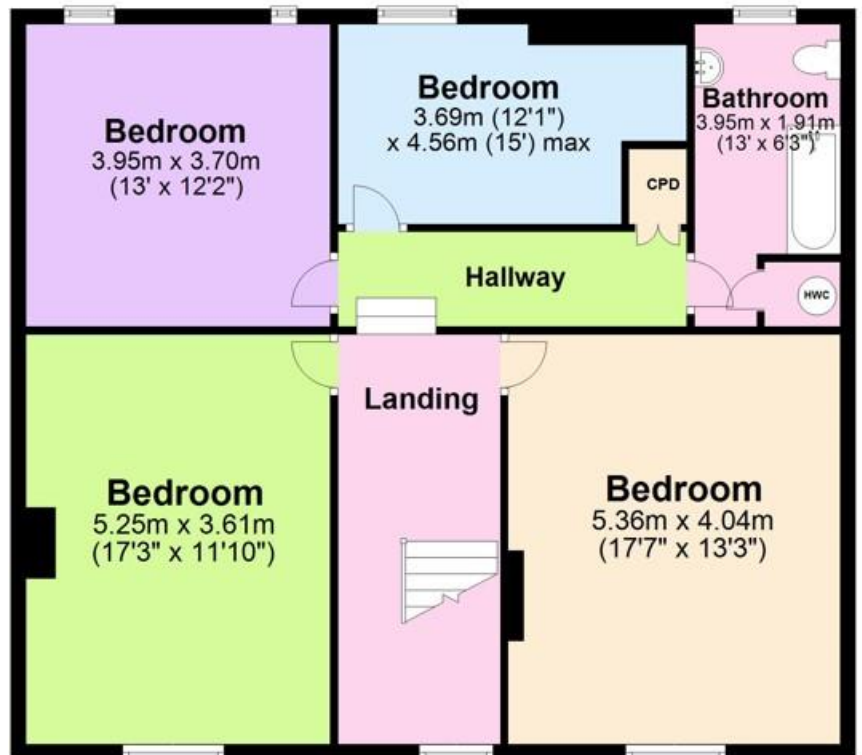

## Ground Floor

Approx 1,042 sq ft

Score	Energy rating	Current	Potential
92+	A		
81-91	B		90 B
69-80	C		
55-68	D	59 D	
39-54	E		
21-38	F		
1-20	G		

## First Floor

Approx 1,042 sq ft