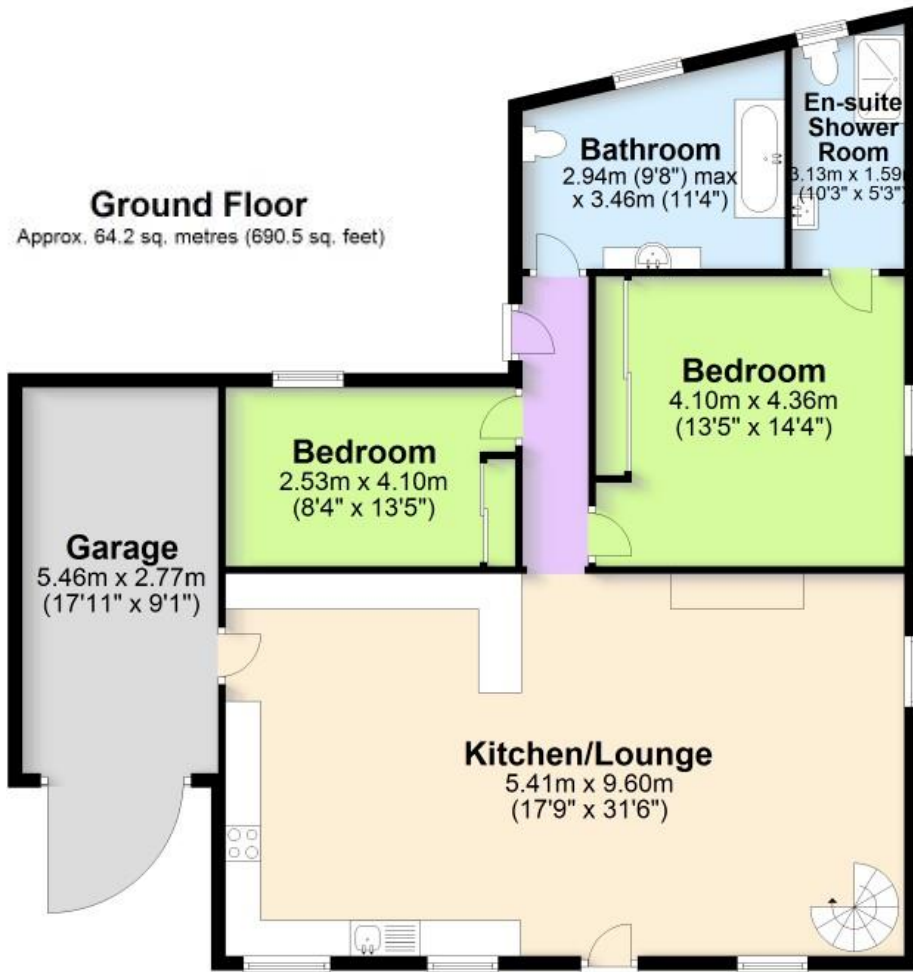

BOUNDARY COTTAGE