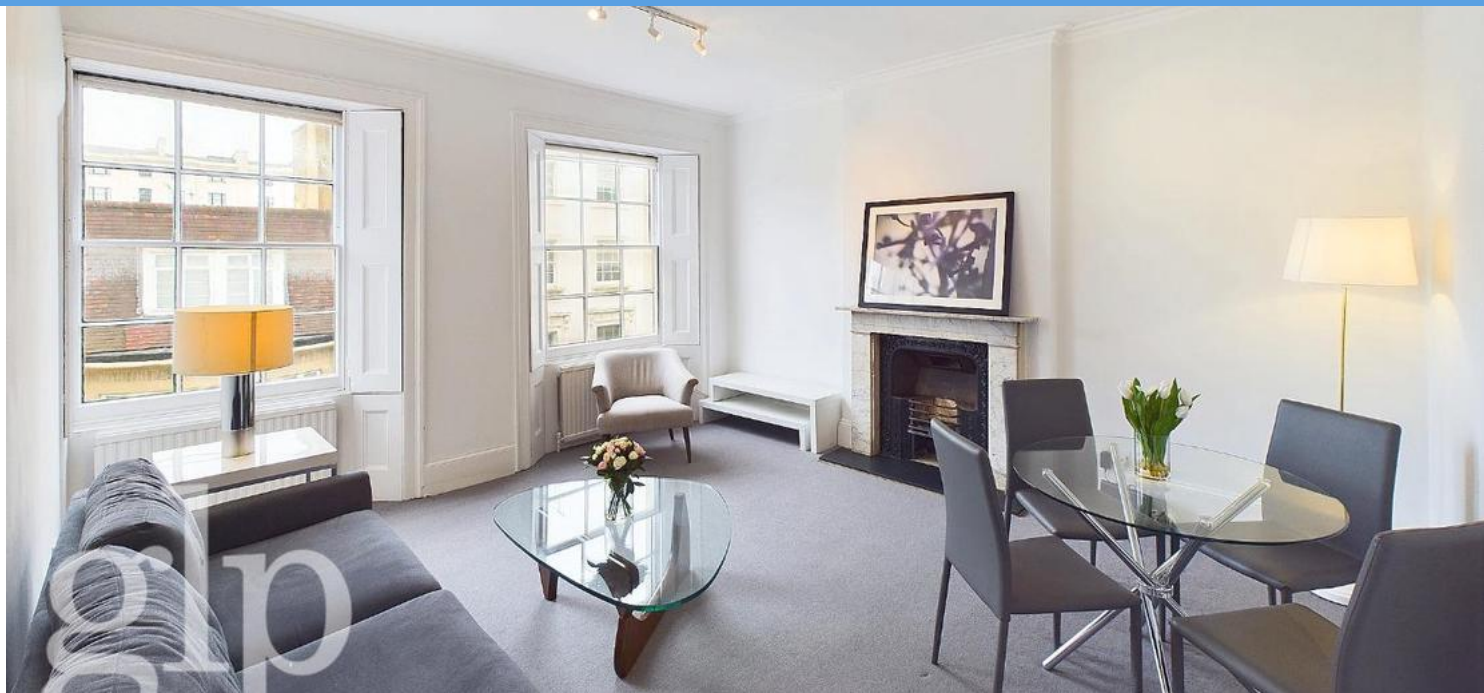

Bathurst Street
Greater London

£595 PCW
TO LET

Greater London Properties Presents...

- One Bedroom Apartment
- 588 Sq Ft / 179 meters
- Second Floor
- Hyde Park
- Furnished / Unfurnished
- Separate Modern Kitchen