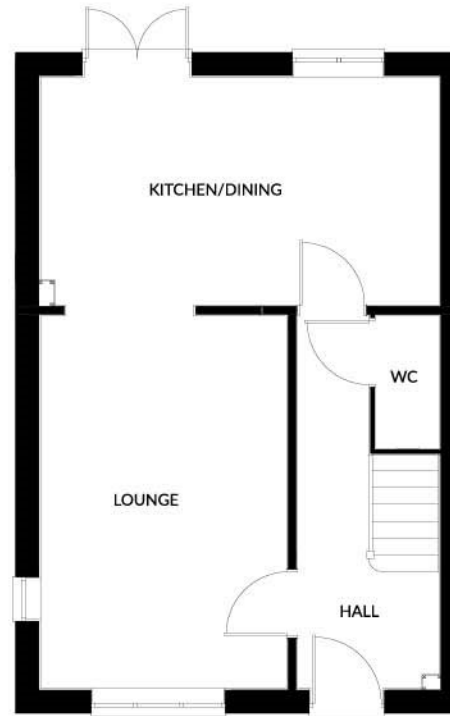

## A 3 BEDROOM HOUSE

GROUND FLOOR

LOUNGE	4996 X 3298	16'4" X 10'9"
KITCHEN/DINING	5348 X 3050	17'6" X 10'0"
WC	1775 X 854	5'9" X 2'9"

FIRST FLOOR

BEDROOM 1	3269(MIN) X 3208(MIN)	10'8" X 10'6"
EN-SUITE	1998 X 1322	6'6" X 4'4"
BEDROOM 2	2710 X 2670	8'10" X 8'9"
BEDROOM 3	2552 X 2885	8'4" X 9'5"
BATHROOM	2134 X 1700	7'0" X 5'6"