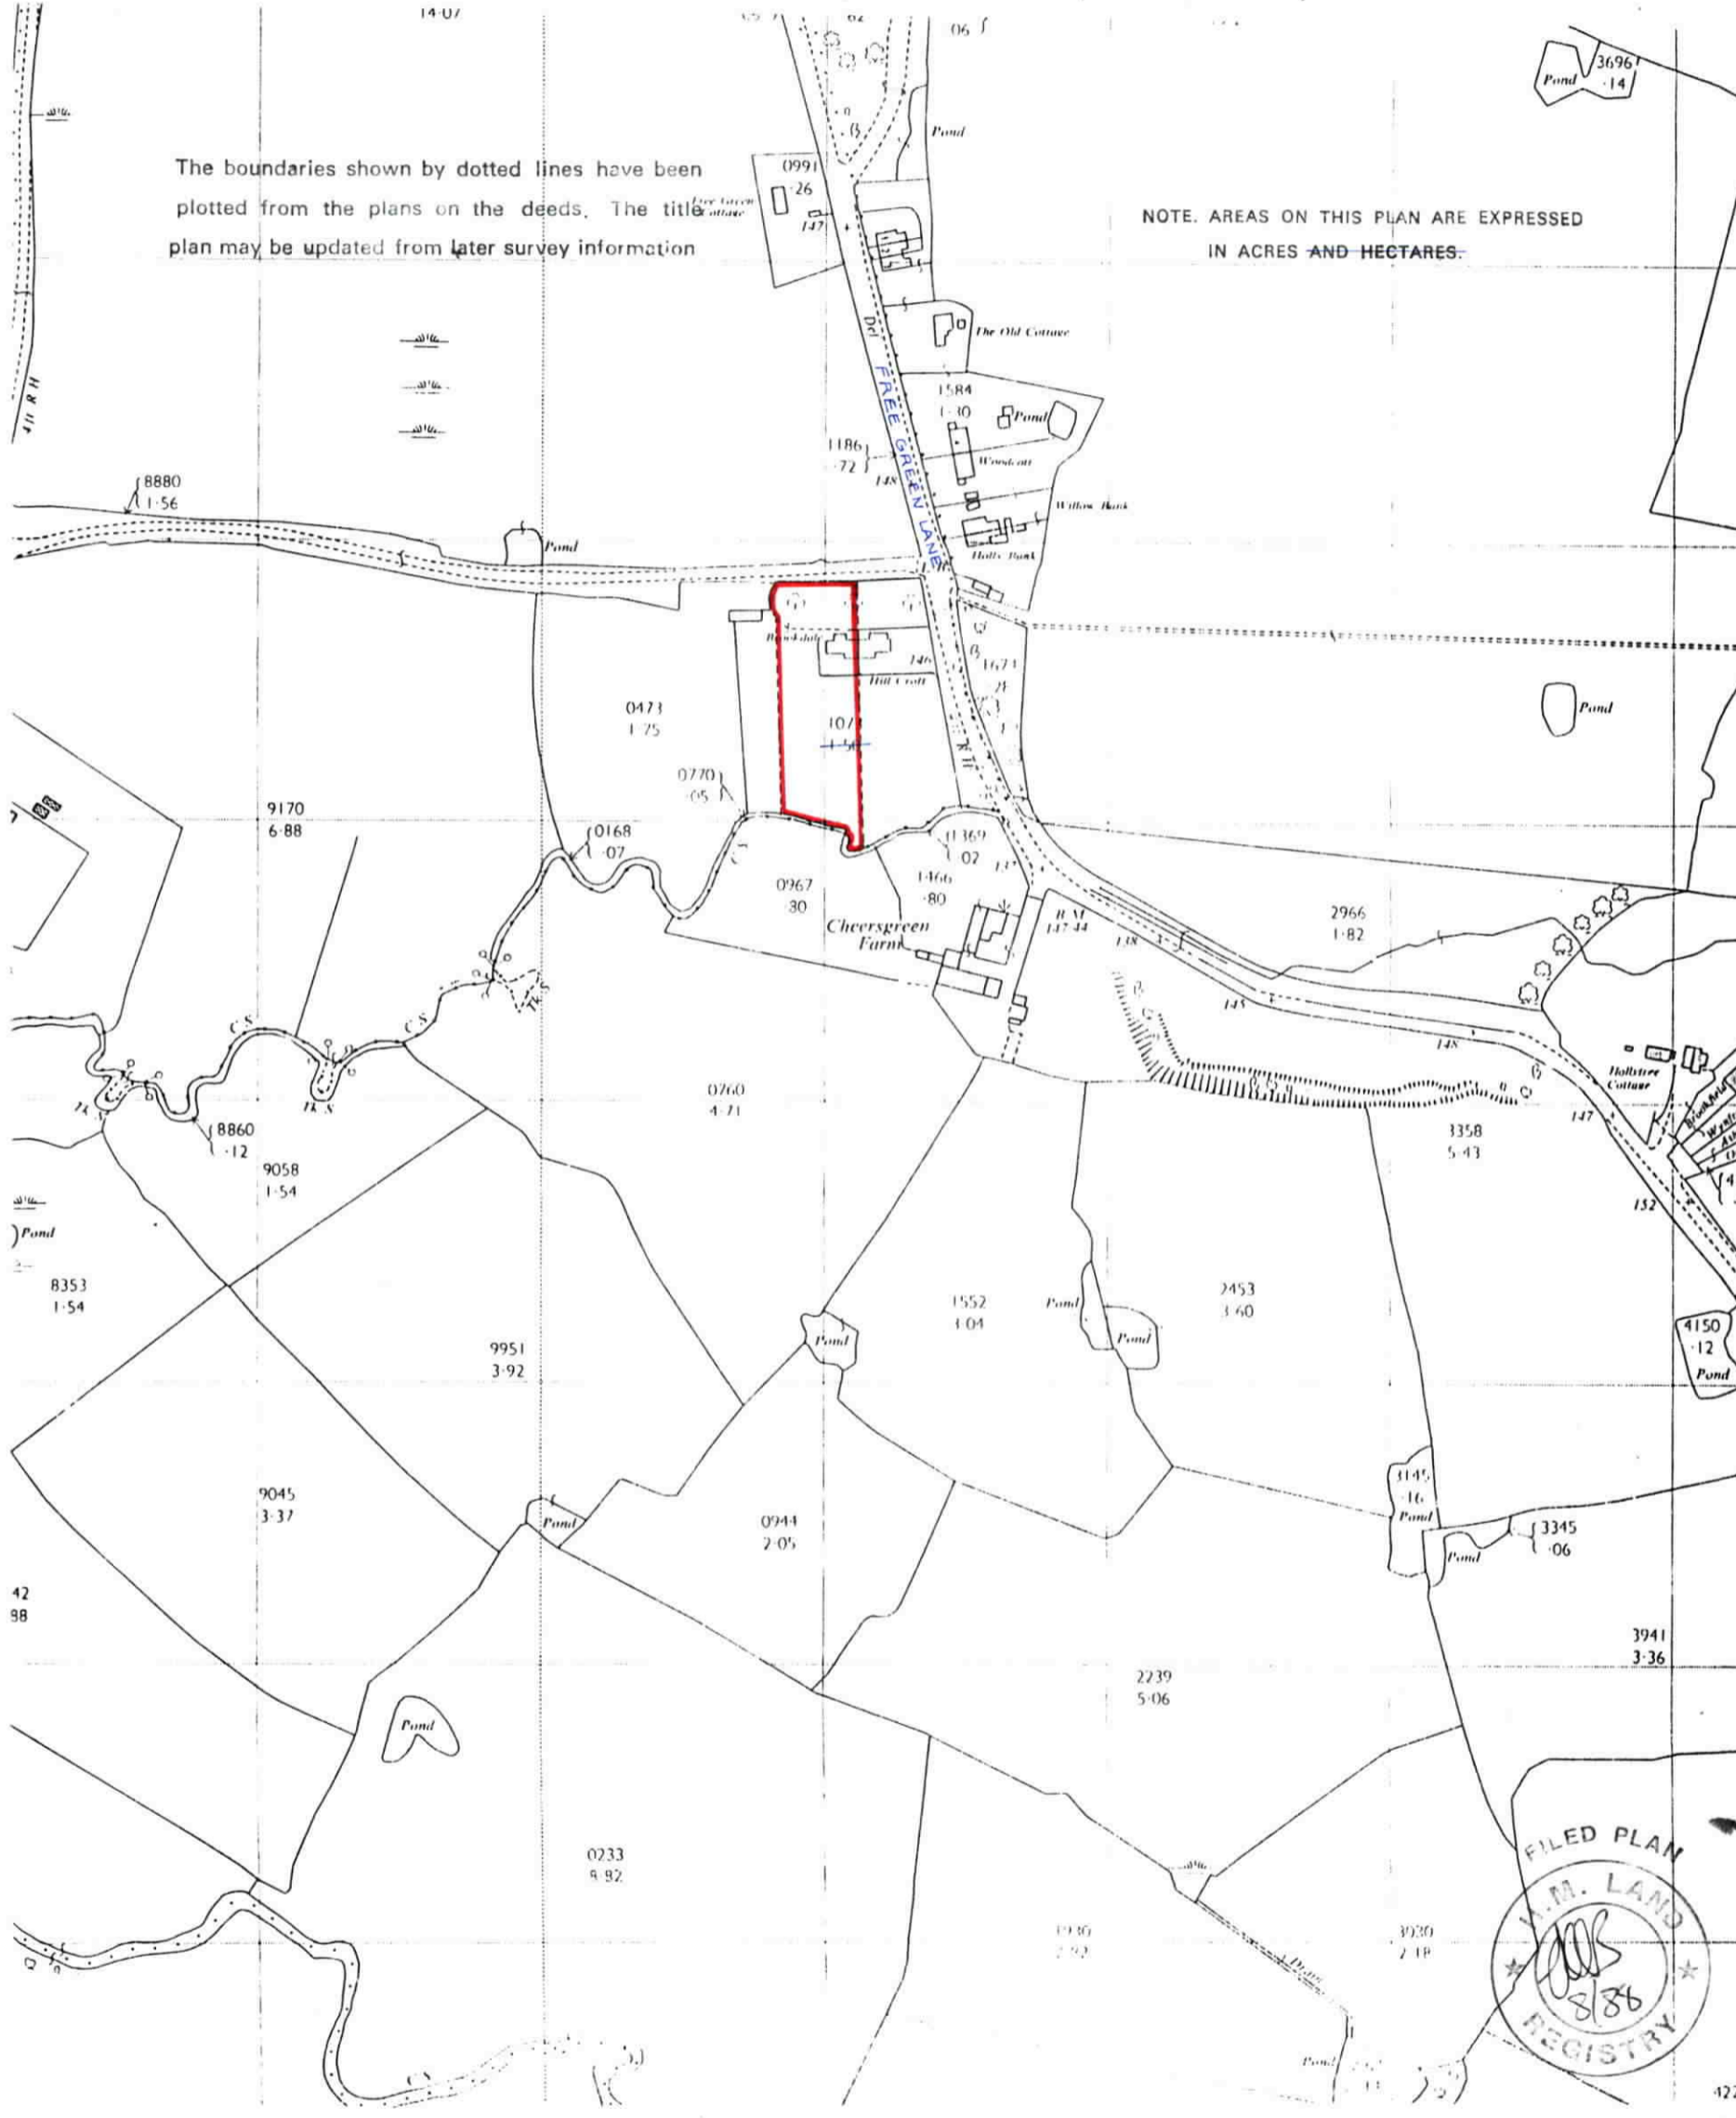

H.M. LAND REGISTRY		TITLE NUMBER	
		CH289400	
ORDNANCE SURVEY PLAN REFERENCE	SJ 7573	SECTION	Scale 1/2500
COUNTY CHESHIRE	DISTRICT MACCLESFIELD		© Crown copyright

This is a print of the view of the title plan obtained from HM Land Registry showing the state of the title plan on 30 April 2024 at 09:06:33. This title plan shows the general position, not the exact line, of the boundaries. It may be subject to distortions in scale. Measurements scaled from this plan may not match measurements between the same points on the ground.

This title is dealt with by HM Land Registry, Birkenhead Office.

© Crown Copyright. Produced by HM Land Registry. Reproduction in whole or in part is prohibited without the prior written permission of Ordnance Survey. Licence Number 100026316.