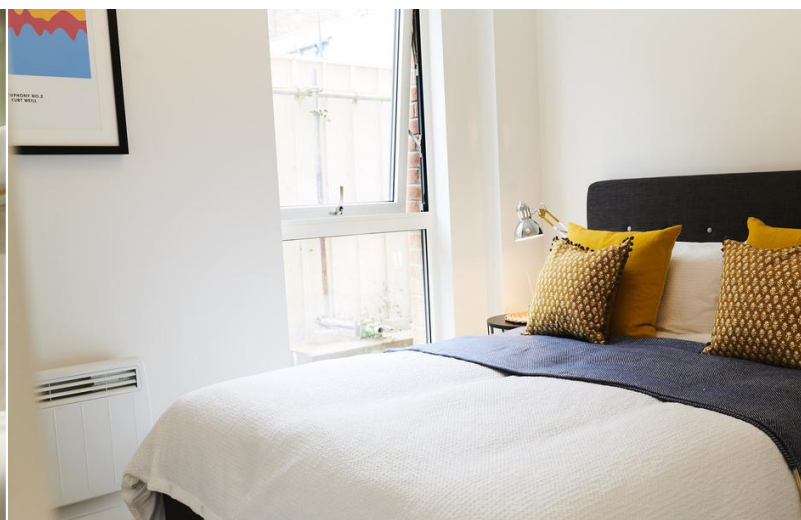

### Studio Apartment

There's no two ways about it, Kelham Island has fast become one of the coolest places in Sheffield, and the UK, and it's one of the most desirable locations to be able to call home.

Its rich history, thriving local community, and exciting architecture means that living in the area inevitably comes at a price - until now.

Opening in summer 2018, Dun Works will be home to over 200 high quality apartments including a range of studio, 1 bed, and 2 bed apartments. Mixed rents are available to suit different levels of income and this means that everyone will have the chance to live the famous Kelham lifestyle.