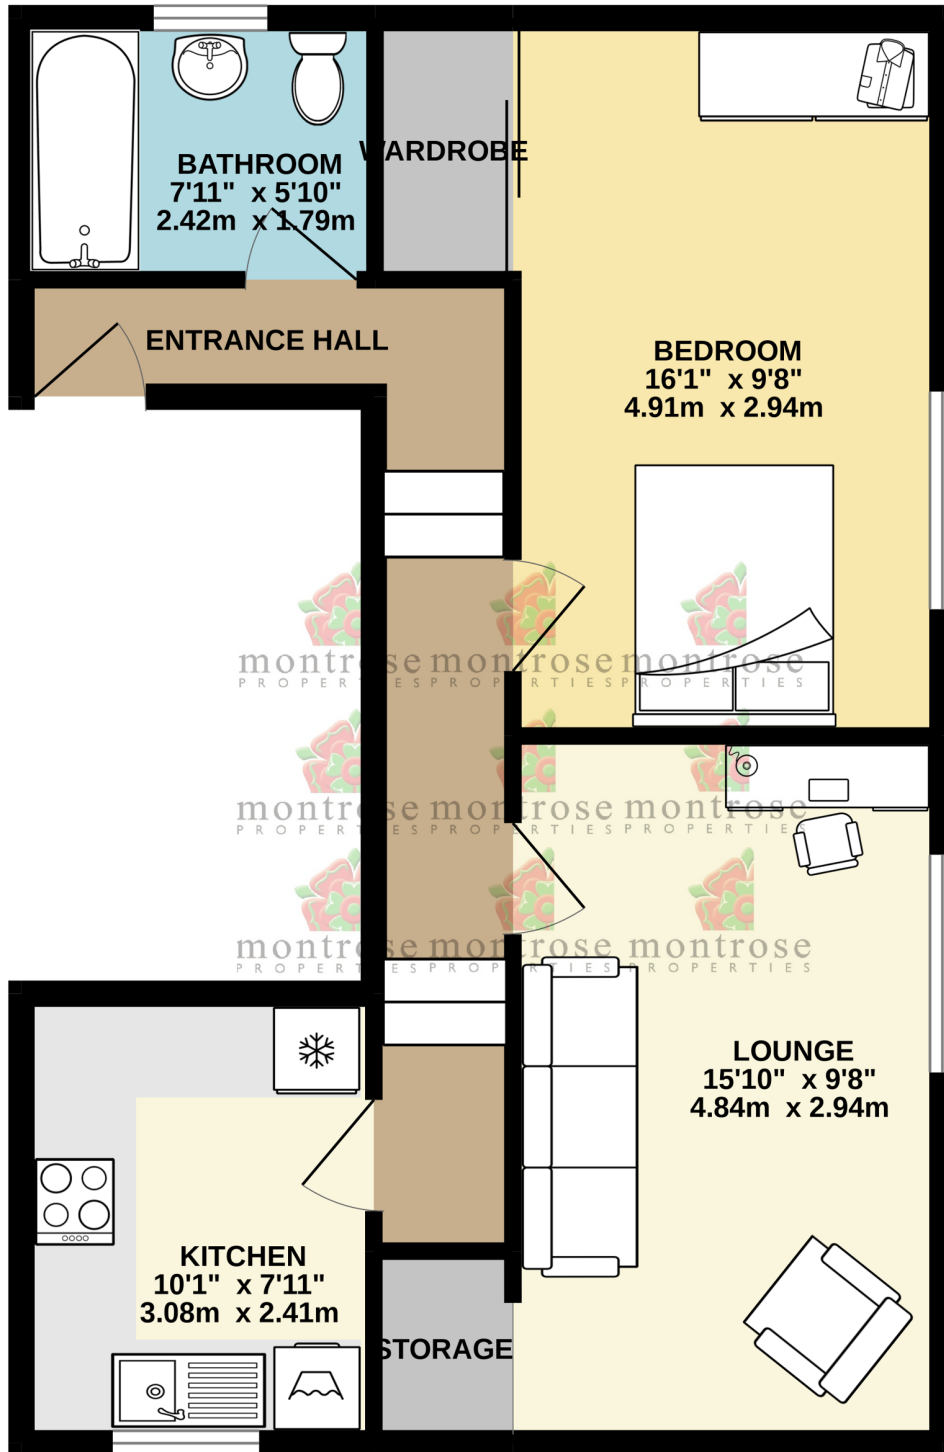

GROUND FLOOR
555 sq.ft. (51.6 sq.m.) approx.

TOTAL FLOOR AREA : 555 sq.ft. (51.6 sq.m.) approx.

Whilst every attempt has been made to ensure the accuracy of the floorplan contained here, measurements of doors, windows, rooms and any other items are approximate and no responsibility is taken for any error, omission or mis-statement. This plan is for illustrative purposes only and should be used as such by any prospective purchaser. The services, systems and appliances shown have not been tested and no guarantee as to their operability or efficiency can be given.

Made with Metropix ©2022