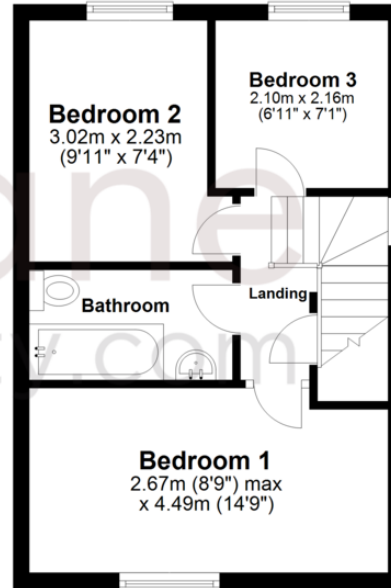

We 
where you
LIVE

Garage
Approx. 15.2 sq. metres (163.5 sq. feet)

Ground Floor
Approx. 31.0 sq. metres (333.4 sq. feet)

First Floor
Approx. 31.9 sq. metres (343.3 sq. feet)

Total area: approx. 78.1 sq. metres (840.2 sq. feet)