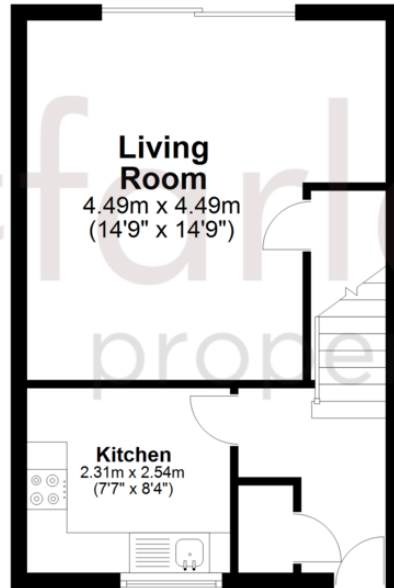

We 
where you
LIVE

Garage
Approx. 15.2 sq. metres (163.5 sq. feet)

Ground Floor
Approx. 31.0 sq. metres (333.4 sq. feet)

First Floor
Approx. 31.9 sq. metres (343.3 sq. feet)

Total area: approx. 78.1 sq. metres (840.2 sq. feet)