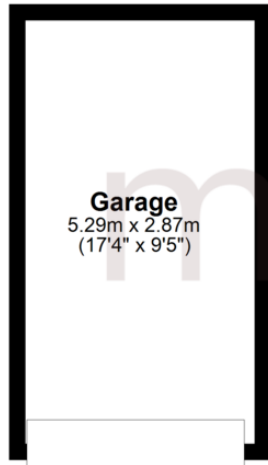

3 Bedrooms End Terraced House Asking Price Of **£290,000**

9 Lea Close, St. Andrews Ridge, Swindon, SN25 4YB

mcfarlane
property.com

3 Bedrooms End Terraced House

Swindon, North Swindon

-
- NO ONWARD CHAIN
 - END TERRACED HOME
 - THREE BEDROOMS
 - LOUNGE/DINING ROOM
-

Positioned at the end of a QUIET CUL DE SAC and on a generous plot, you will find this three bedroom END TERRACED family home that is being sold with NO ONWARD CHAIN. On the ground floor the accommodation offers a kitchen to the front and a spacious LOUNGE/DINING room to the rear which provides access to the good sized REAR GARDEN. The first floor offers three bedrooms and family bathroom. At the front of the property there is AMPLE driveway parking leading to the SINGLE GARAGE. Call now to view.

We 
where you
LIVE

Garage
Approx. 15.2 sq. metres (163.5 sq. feet)

Ground Floor
Approx. 31.0 sq. metres (333.4 sq. feet)

First Floor
Approx. 31.9 sq. metres (343.3 sq. feet)

Total area: approx. 78.1 sq. metres (840.2 sq. feet)