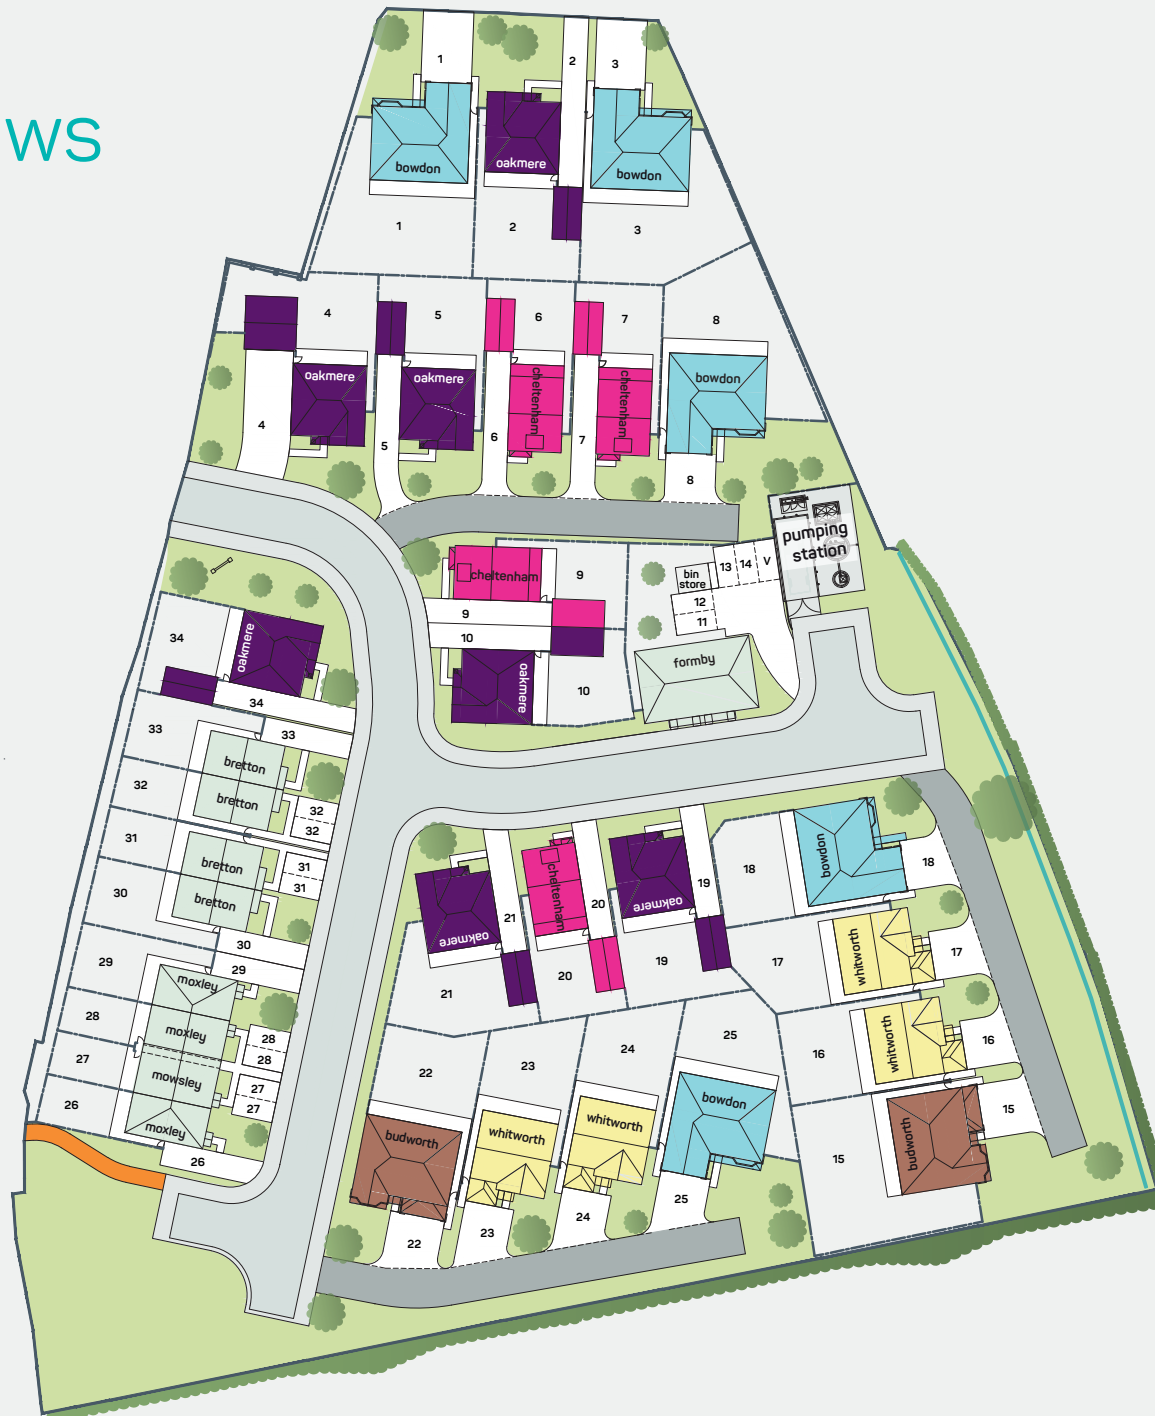

Parr Meadows

Ecclestone

ANWYL
thoughtful homes

key

- | | |
|---|---|
|  |  |
| bowdon | oakmere |
|  |  |
| budworth | whitworth |
|  |  |
| cheltenham | affordable |

everything considered.

This plan is a general site layout, not to scale and is intended for guidance only. It does not form any part of the contract. The plan does not show ownership boundaries, easements or wayleaves. Anwyl Homes reserve the right to alter or replan at any time. Please ask our site homes advisor for specific plot details. Turf to rear gardens is not provided. 05/07/2023