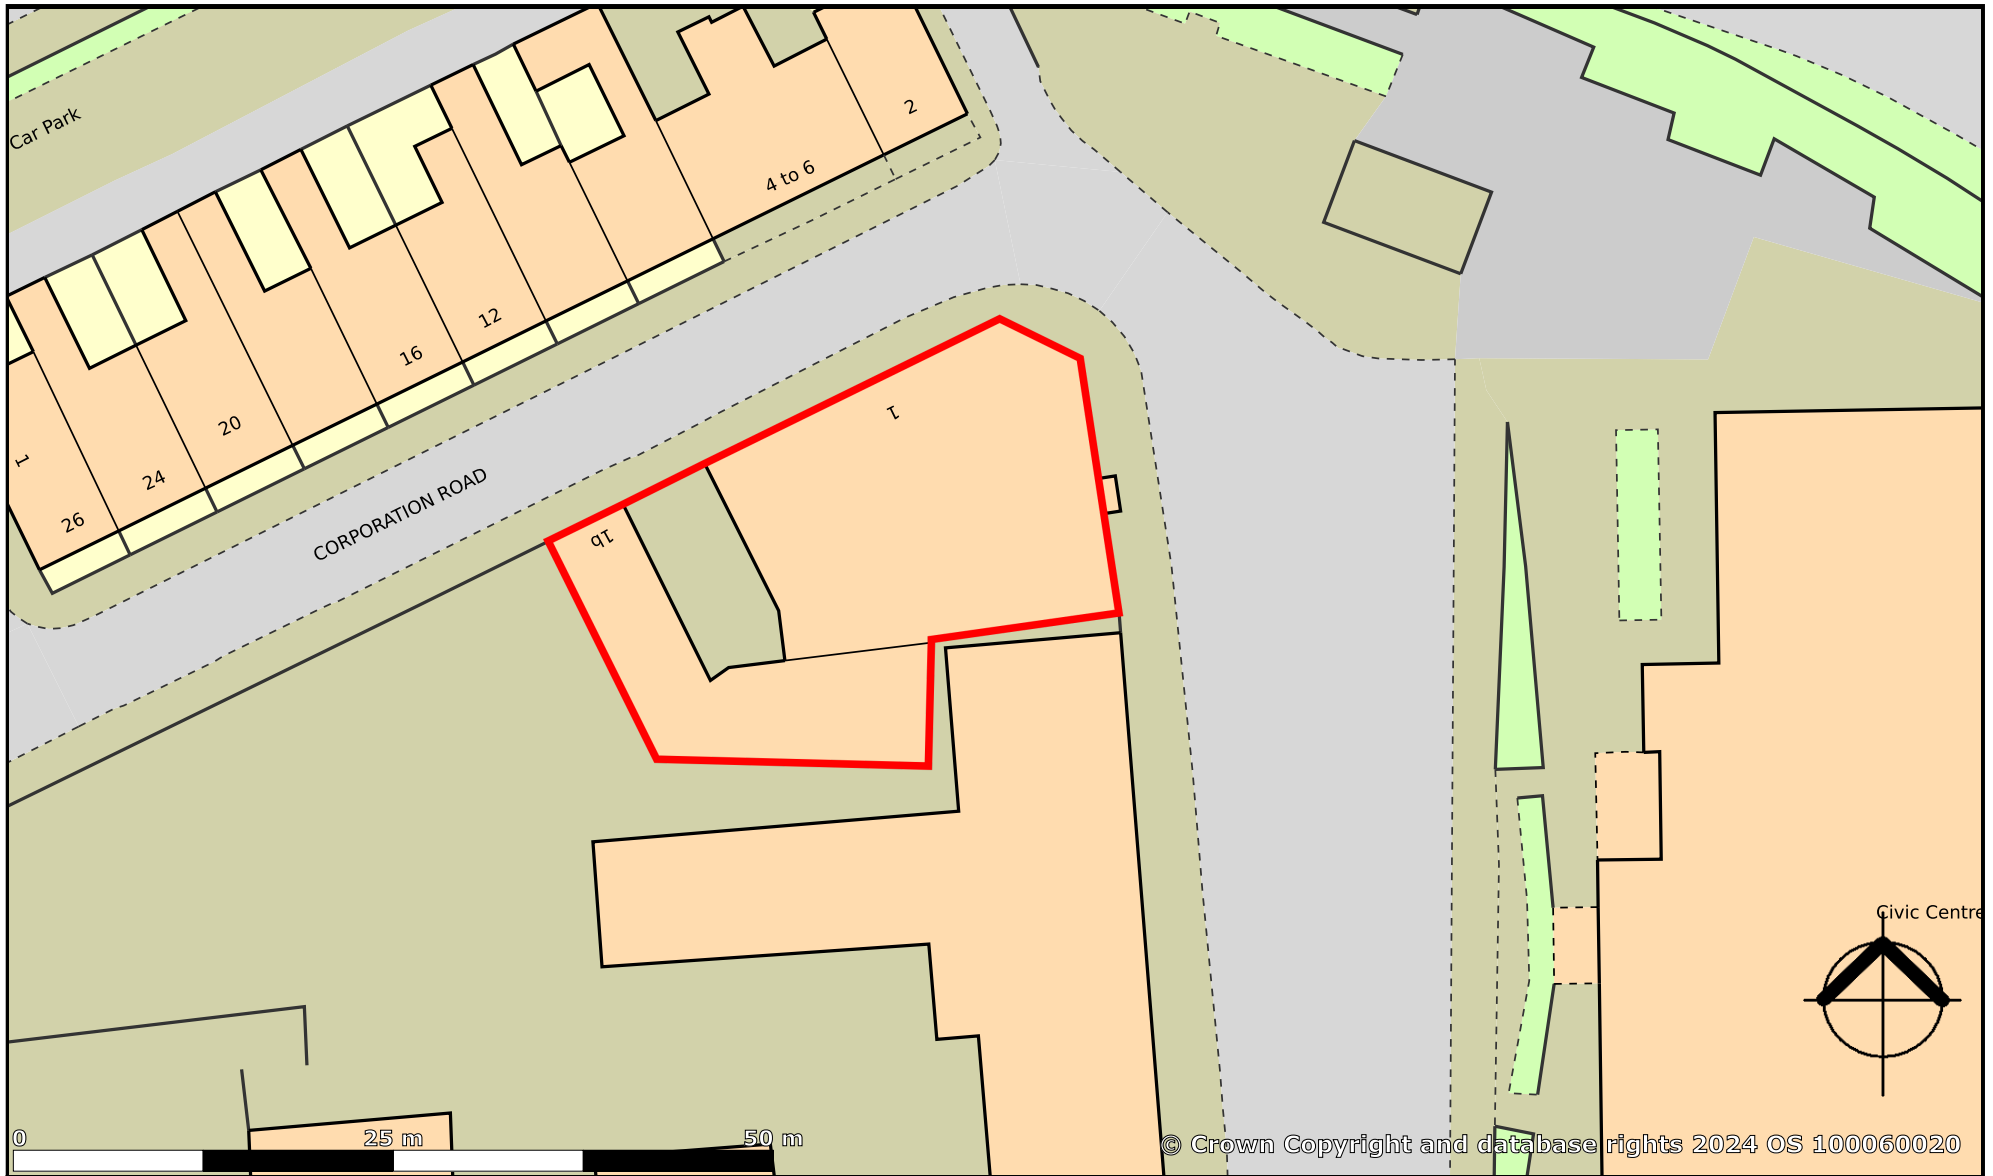

1a Rickergate, Carlisle, CA3 8XP

created on **edozo**

Plotted Scale - 1:500

This map is published for convenience of identification only and although believed to be correct, is not guaranteed and it does not form any part of any contract