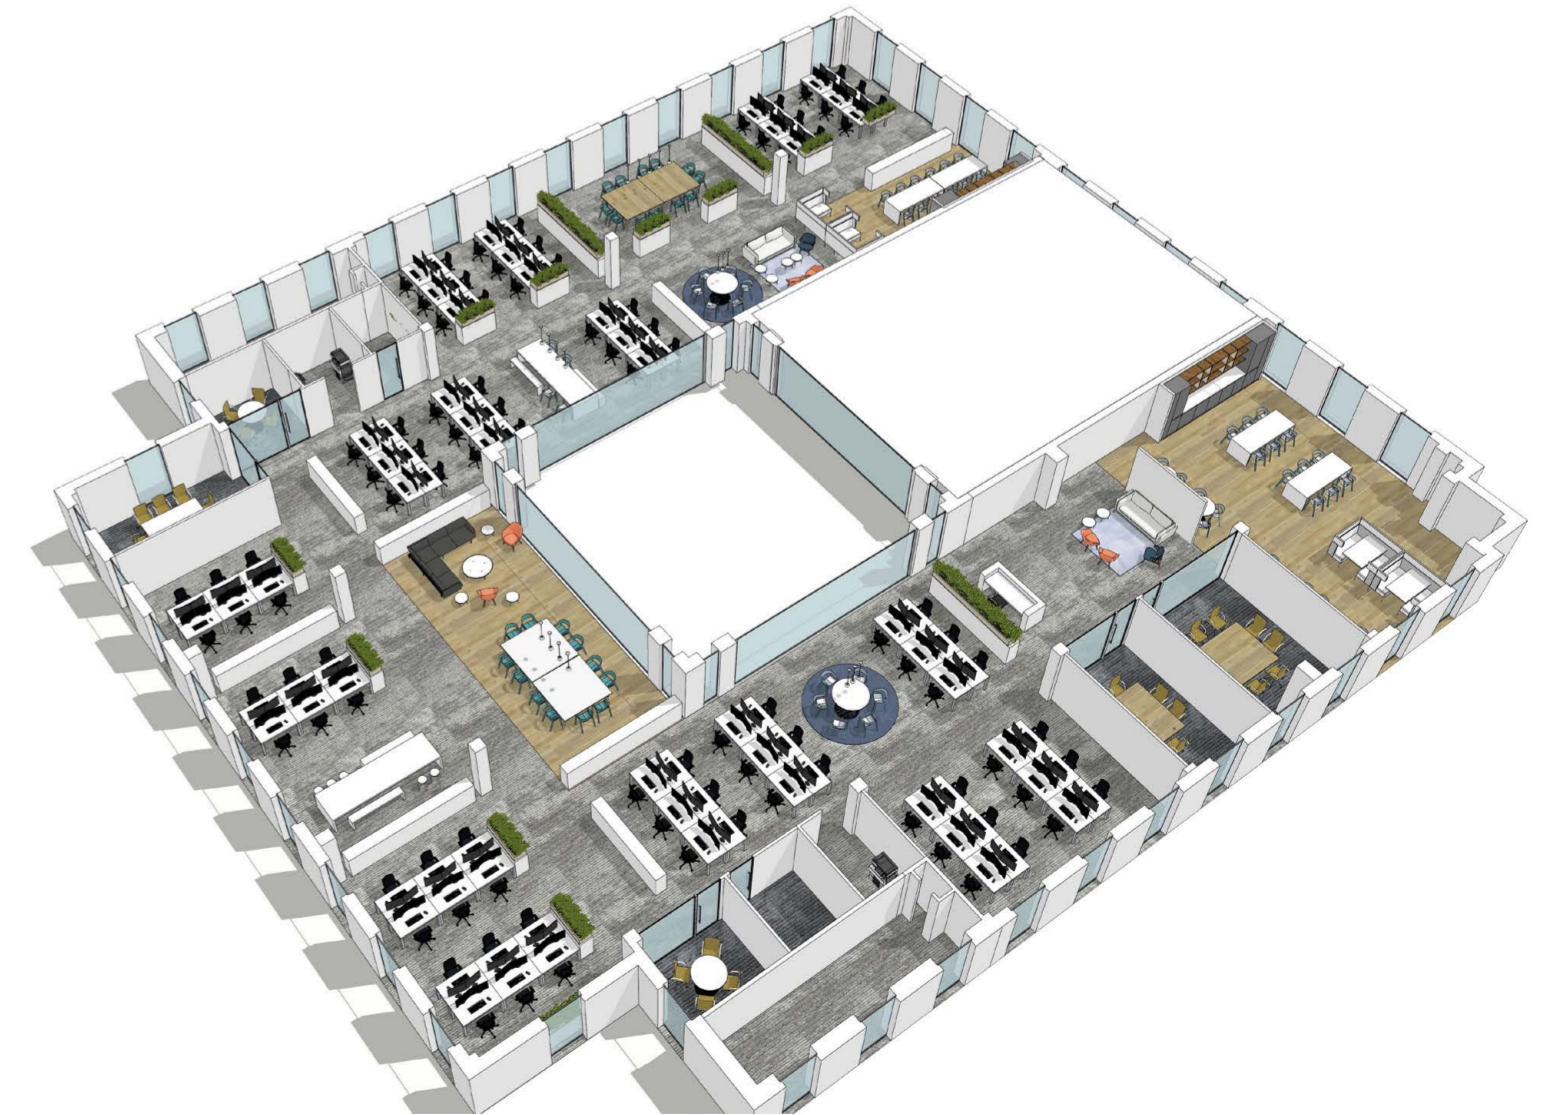

3 Brindleyplace is a striking building offering space for between 50 and 165 workstations, overlooking Central Square and benefiting from an enviable canalside location.

Offering an impressive reception area and a high-level specification which includes a full height atrium, open-plan floorplates and shower facilities on each floor, 3 Brindleyplace is the ideal location for modern businesses of all sizes.

3 Brindleyplace indicative fit-out

Option

1

Conventional.

A traditional lease agreement which allows you to take the fit-out of your office into your own hands, while still benefiting from all of the advantages of being based at Brindleyplace.

Option

2

Fitted.

Our team will collaborate with you to provide a bespoke office fit-out including IT services, with the cost then spread over the duration of your lease agreement.

Option

3

Fully Fitted & Managed.

5TH FLOOR – 1,106 sq m / 11,905 sq ft

- > 97 x total headcount
- > 96 x workstations
- > Max pack: From 50 up to 165 workstations*

- 1 1 x reception
- 2 2 x 8 person meeting room
- 3 1 x 6 person meeting room
- 4 2 x 4 person meeting room
- 5 4 x 6 person collaboration space
- 6 3 x 12 person collaboration space
- 7 1 x 5 person waiting area
- 8 1 x 20 person teapoint
- 9 1 x 6 person drinks station
- 10 2 x print points
- 11 2 x comms/patch room
- 12 1 x store room