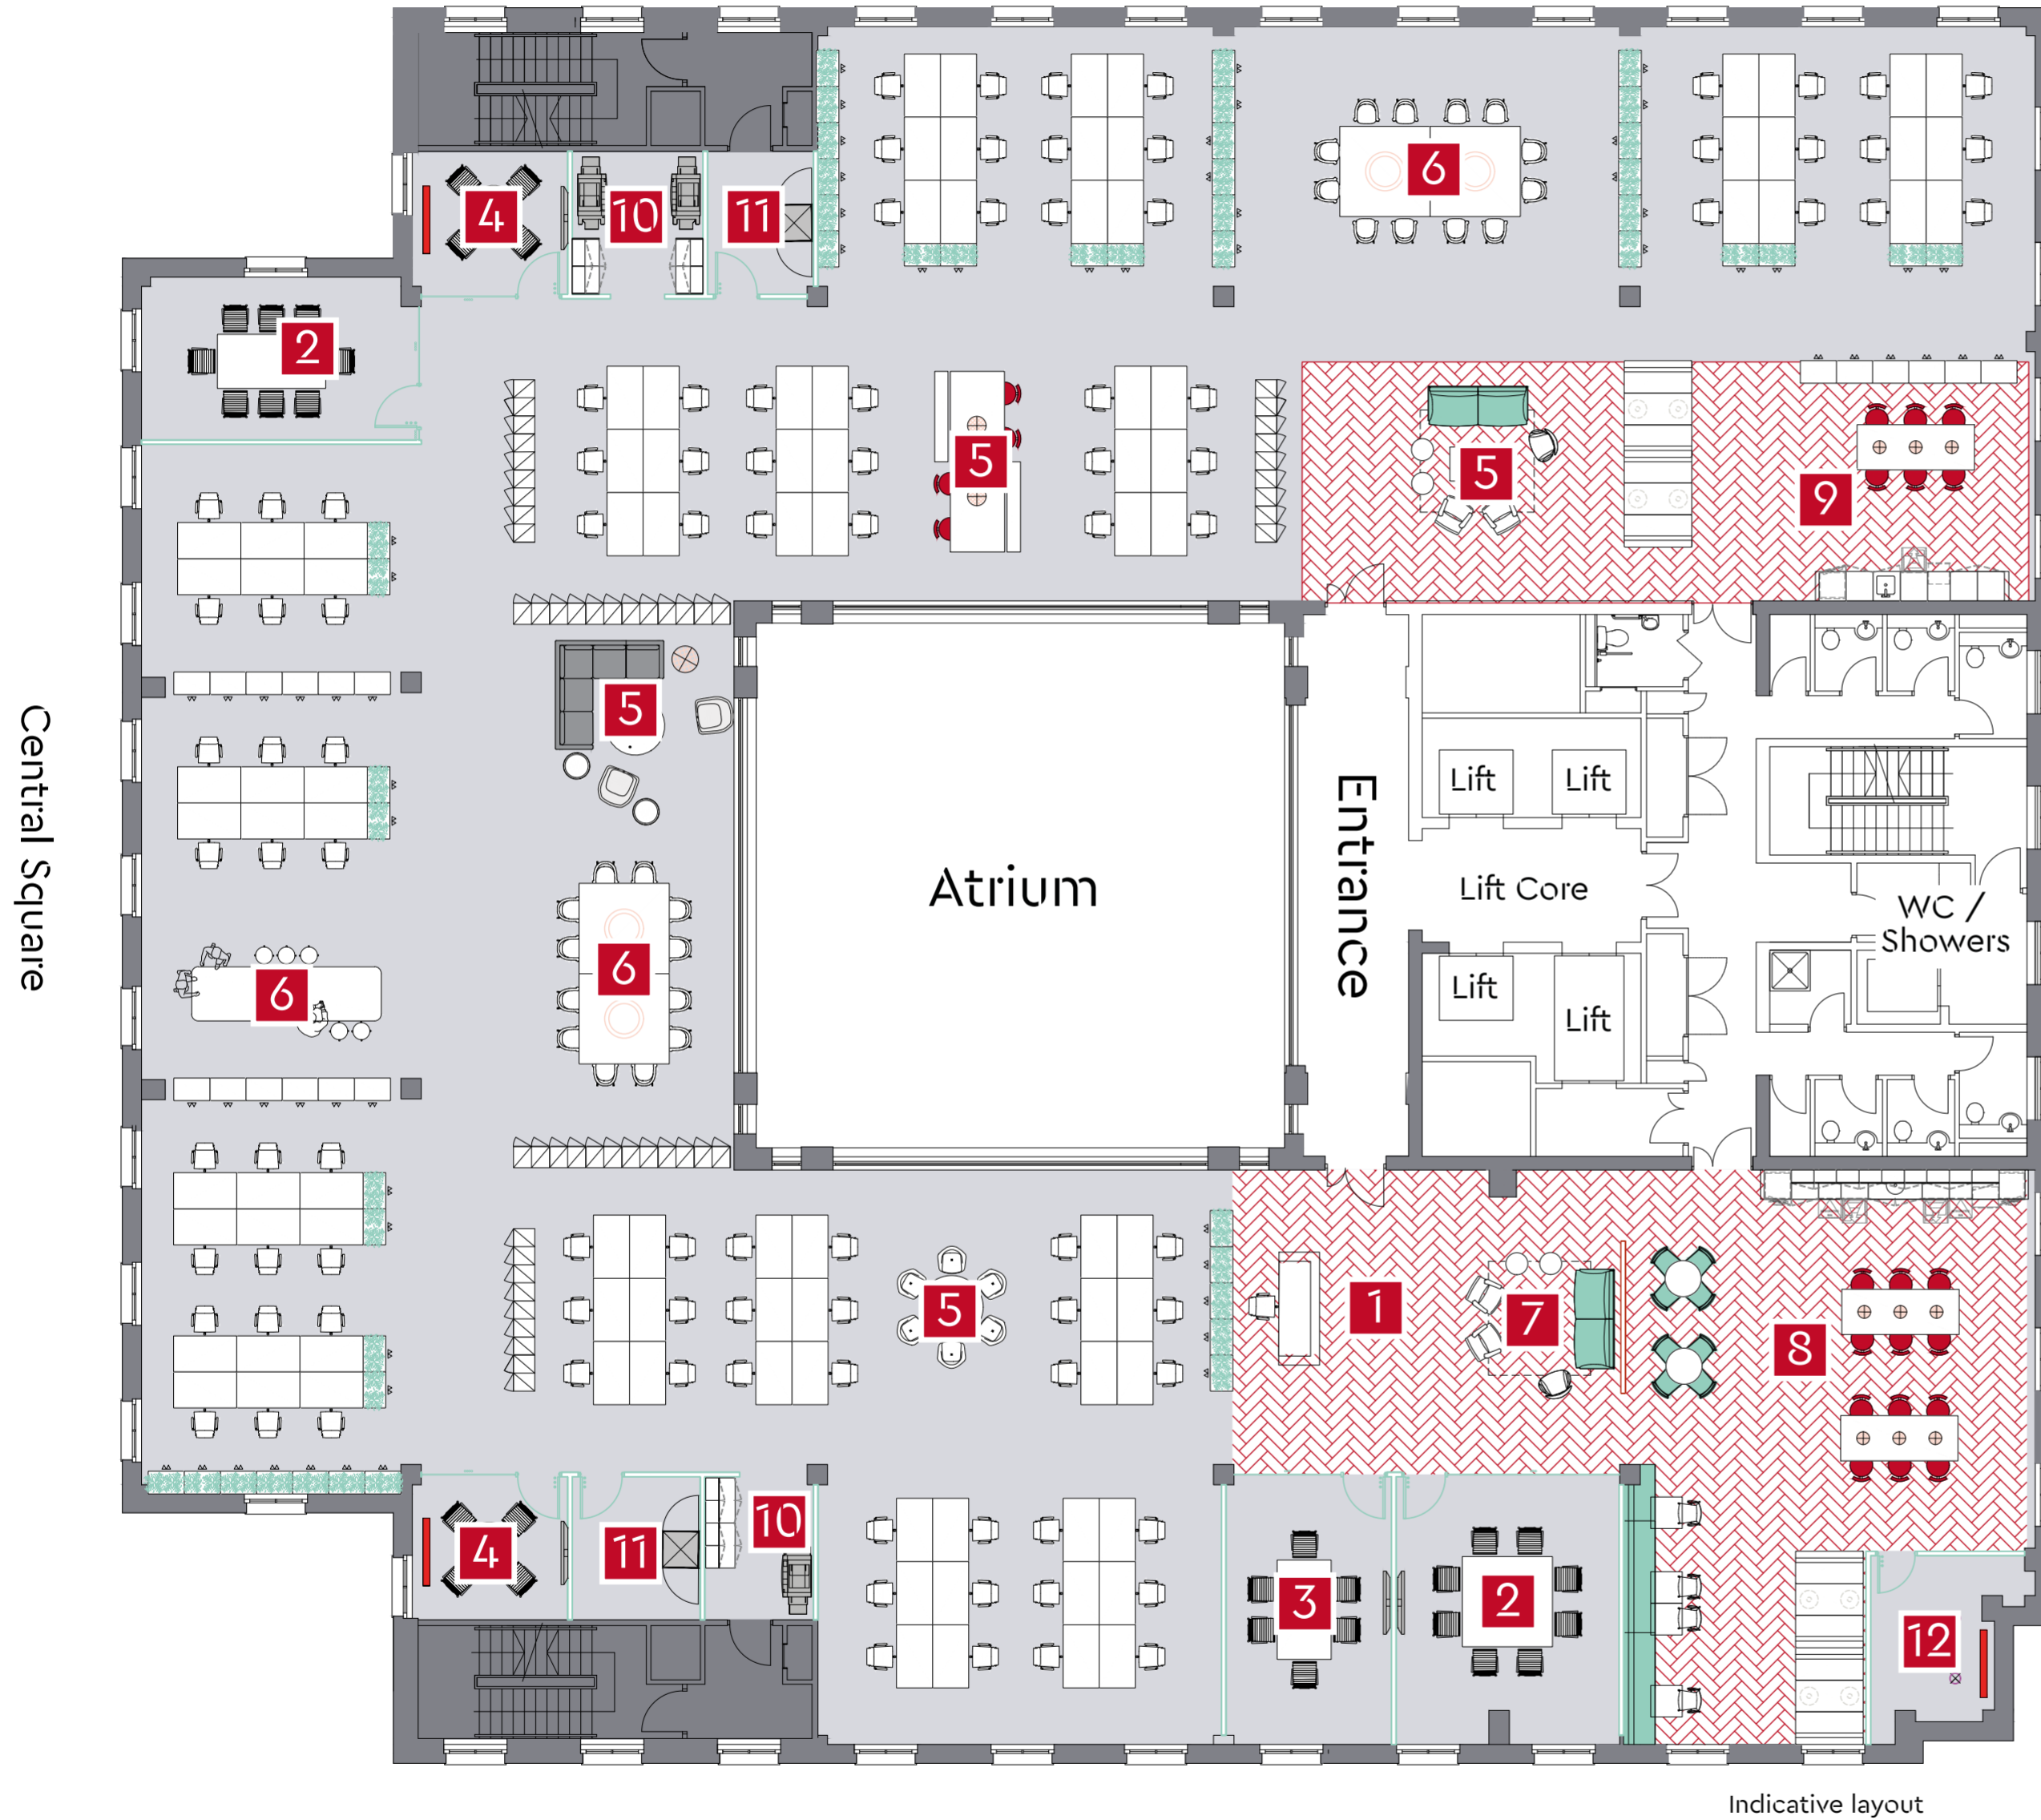

3 Brindleyplace is a striking building offering space for between 50 and 165 workstations, overlooking Central Square and benefiting from an enviable canalside location.

Offering an impressive reception area and a high-level specification which includes a full height atrium, open-plan floorplates and shower facilities on each floor, 3 Brindleyplace is the ideal location for modern businesses of all sizes.

3 Brindleyplace indicative fit-out

Option

1

Conventional.

A traditional lease agreement which allows you to take the fit-out of your office into your own hands, while still benefiting from all of the advantages of being based at Brindleyplace.

5TH FLOOR – 1,106 sq m / 11,905 sq ft

- > 97 x total headcount
- > 96 x workstations
- > Max pack: From 50 up to 165 workstations*

- 1 1 x reception
- 2 2 x 8 person meeting room
- 3 1 x 6 person meeting room
- 4 2 x 4 person meeting room
- 5 4 x 6 person collaboration space
- 6 3 x 12 person collaboration space
- 7 1 x 5 person waiting area
- 8 1 x 20 person teapoint
- 9 1 x 6 person drinks station
- 10 2 x print points
- 11 2 x comms/patch room
- 12 1 x store room