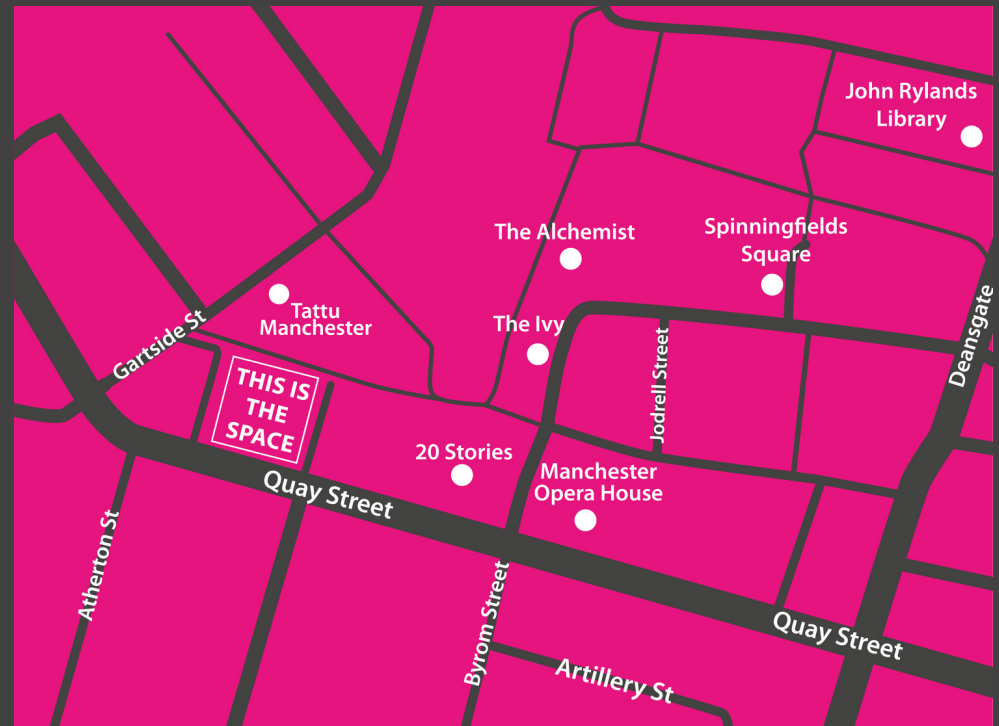

This Is The Space, 68 Quay Street Manchester, M3 3EJ

**THIS IS
THE
SPACE**

WATCH THIS SPACE

WORKSPACE SITUATED IN THE HEART OF MANCHESTER.

A variety of spaces
all unique and
individually designed
ranging from 3-20
persons.

Benefits include:

- All inclusive rent
- Super unlimited fast broadband
- High tech access
- Local Manchester artwork
- Bike and shower facilities
- Tea and coffee
- Event Space
- 5 minute walk from Salford Central Train Station
- 10 minutes from Deansgate Train Station
- 10 minute walk from St Peter's Square Metrolink

HELLO

MANCHESTER'S
NOT A
LEISURE
DESTINATION

BOILING WATER
ON TAP

THE SPACE MEETING ROOMS

**WE'VE GOT
FRIENDLY
NEIGHBOURS.**

Perfectly positioned and embraced
by a vibrant community
– are you ready to join us?