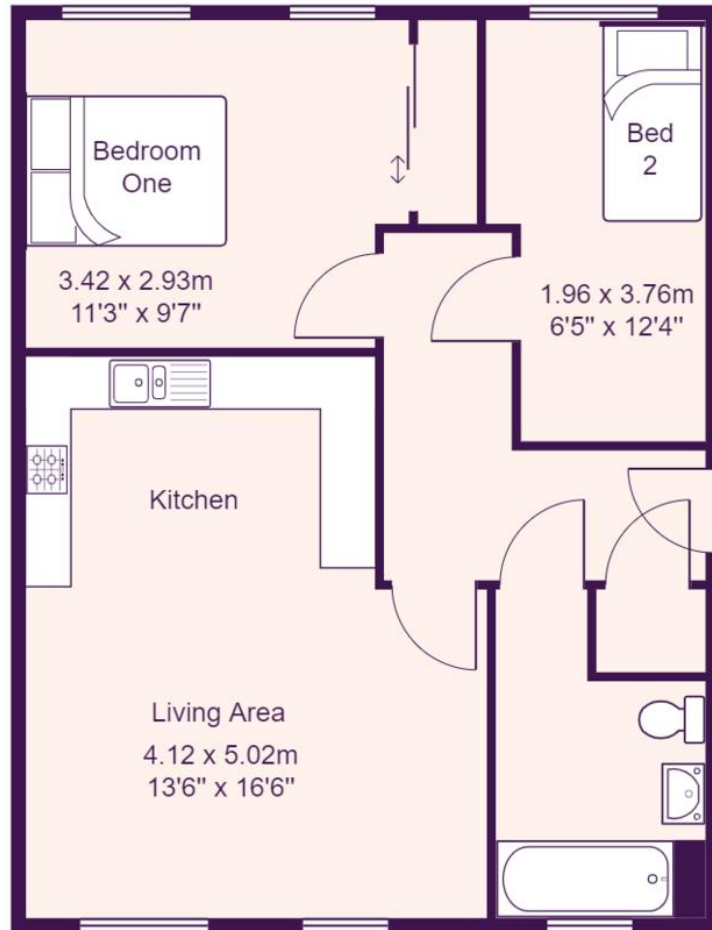

ENTRANCE HALL

Personal entrance door leading to entrance hall. Intercom entry phone. Storage cupboard. Radiator. Doors leading to lounge/kitchen, the two bedrooms and the bathroom.

KITCHEN AREA

Modern fitted kitchen comprising work surfaces with drawer and cupboards under. Wall mounted units. Built in oven, microwave, fridge/freezer, washer/dryer and four ring gas hob with extractor fan over. Cupboard housing Potterton Combi boiler.

LIVING ROOM

16' 6" x 13' 6" (5.03m x 4.11m)

Two windows to front overlooking fields. Two radiators. TV and Telephone point. Satellite point.

BEDROOM ONE

11' 3" x 9' 7" (3.43m x 2.92m)

Built in double wardrobe with sliding doors. Two windows to rear. Radiator. TV & telephone point.

BEDROOM TWO

12' 4" x 6' 5" (3.76m x 1.96m)

Window to rear. Radiator.

BATHROOM

A three piece white bathroom suite comprising low level WC, pedestal wash hand basin and panelled bath with power shower over. Glass shower screen and tiled splashbacks. Extractor fan. Window to front. Radiator. Vinyl flooring.

Total Area: 48.7 m² ... 525 ft²

All measurements are approximate and for display purposes only